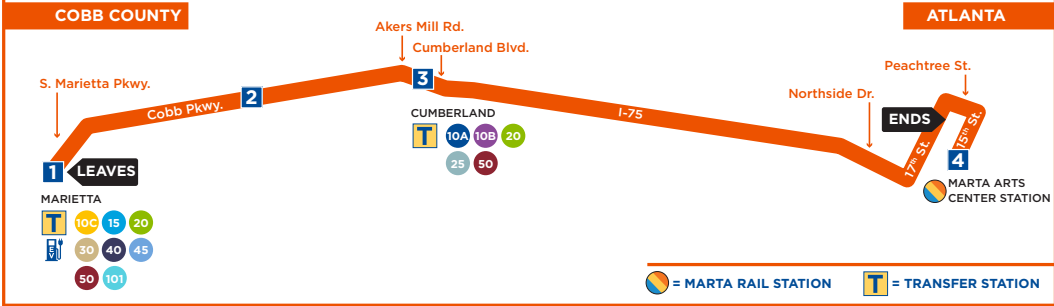

COBB PARKWAY

From Marietta Transfer Center to
MARTA Arts Center Station

ROUTE
10

1 BUS LEAVES Marietta Transfer Center	2 BUS LEAVES Cobb Pkwy. & Windy Hill Rd.	3 BUS LEAVES Cumberland Transfer Center	4 BUS ENDS MARTA Arts Center Station
--	---	--	---