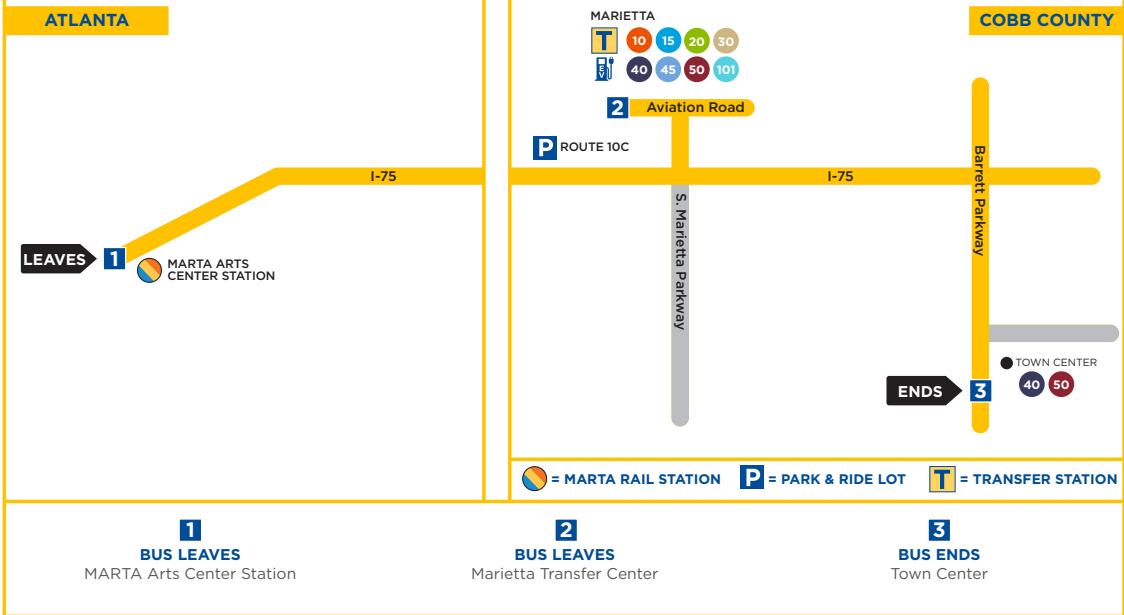

From MARTA Arts Center Station to Town Center via MTC

WEEKDAY		
6:15 AM 6:45 AM	6:40 AM 7:10 AM	7:10 AM 7:40 AM
7:20 AM 7:50 AM	7:45 AM 8:15 AM	8:15 AM 8:45 AM
8:20 AM 8:50 AM	8:45 AM 9:15 AM	9:15 AM 9:45 AM