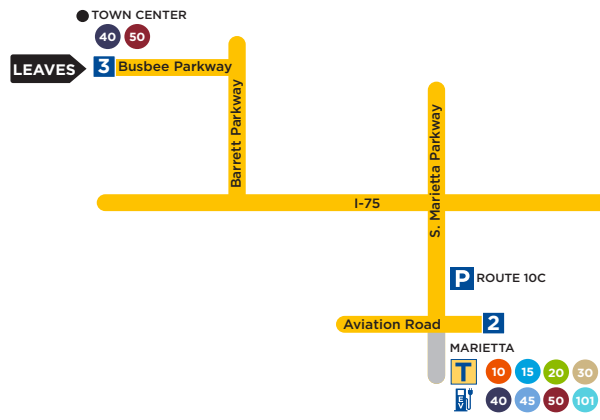

# From Town Center via MTC to MARTA Arts Center Station

COBB COUNTY

**T** = TRANSFER STATION    **P** = PARK & RIDE LOT    = MARTA RAIL STATION

ATLANTA

**3**  
BUS LEAVES  
Town Center

**2**  
BUS LEAVES  
Marietta Transfer Center

**1**  
BUS ENDS  
MARTA Arts Center Station

## WEEKDAY

<b>NO SERVICE</b> <b>NO SERVICE</b>	3:00 PM 3:35 PM	3:30 PM 4:05 PM
3:40 PM 4:10 PM	4:05 PM 4:35 PM	4:35 PM 5:05 PM
4:40 PM 5:15 PM	5:05 PM 5:40 PM	5:35 PM 6:10 PM