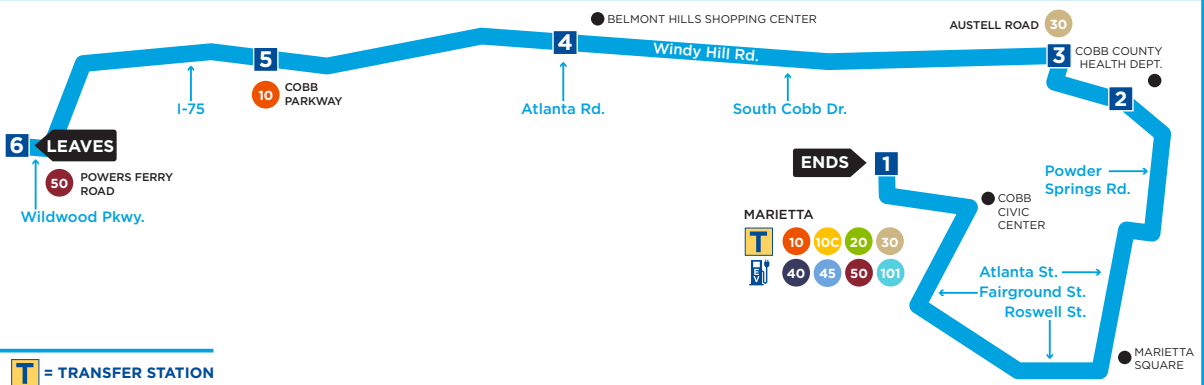

WINDY HILL ROAD

From Wildwood Parkway to Marietta Transfer Center

ROUTE 15

T = TRANSFER STATION

6 BUS LEAVES Wildwood Parkway	5 BUS LEAVES Windy Hill Road & Cobb Parkway	4 BUS LEAVES Windy Hill Road & Atlanta Road	3 BUS LEAVES Austell Road & Windy Hill Road	2 BUS LEAVES Cobb County Health Department	1 BUS ENDS Marietta Transfer Center
---	---	---	---	--	---

WEEKDAY

6:00 AM 7:00 AM	6:10 AM 7:10 AM	6:15 AM 7:15 AM	6:22 AM 7:22 AM	6:26 AM 7:26 AM	6:52 AM 7:48 AM
7:30 AM 8:00 AM	7:40 AM 8:10 AM	7:45 AM 8:15 AM	7:52 AM 8:22 AM	7:56 AM 8:26 AM	8:18 AM 8:48 AM
8:30 AM 9:00 AM	8:40 AM 9:10 AM	8:45 AM 9:17 AM	8:52 AM 9:24 AM	8:56 AM 9:30 AM	9:18 AM 9:50 AM
9:30 AM 9:56 AM	9:40 AM 10:06 AM	9:47 AM 10:13 AM	9:54 AM 10:20 AM	10:00 AM 10:26 AM	10:20 AM 10:46 AM
10:56 AM 11:56 AM	11:06 AM 12:06 PM	11:13 AM 12:13 PM	11:20 AM 12:20 PM	11:26 AM 12:26 PM	11:46 AM 12:46 PM
12:56 PM 1:56 PM	1:06 PM 2:06 PM	1:13 PM 2:13 PM	1:20 PM 2:20 PM	1:26 PM 2:26 PM	1:46 PM 2:46 PM
2:56 PM 4:00 PM	3:06 PM 4:11 PM	3:13 PM 4:19 PM	3:20 PM 4:31 PM	3:26 PM 4:37 PM	3:46 PM 4:54 PM
4:30 PM 5:00 PM	4:41 PM 5:11 PM	4:49 PM 5:19 PM	5:01 PM 5:31 PM	5:07 PM 5:37 PM	5:24 PM 5:54 PM
5:30 PM 6:00 PM	5:41 PM 6:10 PM	5:49 PM 6:18 PM	6:01 PM 6:28 PM	6:07 PM 6:33 PM	6:24 PM 6:49 PM
6:30 PM 6:52 PM	6:40 PM 7:02 PM	6:48 PM 7:10 PM	6:58 PM 7:20 PM	7:03 PM 7:25 PM	7:19 PM 7:41 PM
7:22 PM 7:49 PM	7:32 PM 7:59 PM	7:40 PM 8:07 PM	7:50 PM 8:17 PM	7:55 PM 8:22 PM	8:11 PM 8:38 PM
9:05 PM	9:15 PM	9:21 PM	9:31 PM	9:36 PM	9:52 PM