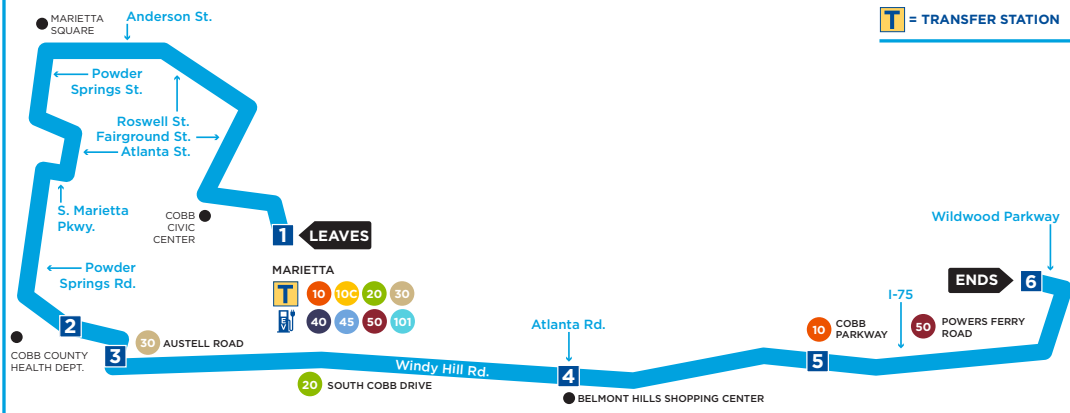

WINDY HILL ROAD

From Marietta Transfer Center to Wildwood Parkway

ROUTE
15

- | | | | | | |
|-----------------------------|----------------------------------|-----------------------------------|-----------------------------------|-----------------------------------|---------------------|
| 1 | 2 | 3 | 4 | 5 | 6 |
| BUS LEAVES | BUS LEAVES | BUS LEAVES | BUS LEAVES | BUS LEAVES | BUS ENDS |
| Marietta
Transfer Center | Cobb County
Health Department | Austell Road
& Windy Hill Road | Windy Hill Road
& Atlanta Road | Windy Hill Road
& Cobb Parkway | Wildwood
Parkway |

WEEKDAY

5:00 AM 6:00 AM	5:21 AM 6:21 AM	5:28 AM 6:28 AM	5:38 AM 6:38 AM	5:46 AM 6:46 AM	5:55 AM 6:55 AM
6:30 AM 7:00 AM	6:51 AM 7:21 AM	6:58 AM 7:28 AM	7:08 AM 7:38 AM	7:16 AM 7:46 AM	7:25 AM 7:55 AM
7:30 AM 8:00 AM	7:51 AM 8:21 AM	7:58 AM 8:28 AM	8:08 AM 8:38 AM	8:16 AM 8:46 AM	8:25 AM 8:55 AM
8:30 AM 9:00 AM	8:51 AM 9:22 AM	8:58 AM 9:27 AM	9:08 AM 9:37 AM	9:16 AM 9:43 AM	9:25 AM 9:51 AM
10:00 AM 11:00 AM	10:22 AM 11:22 AM	10:27 AM 11:27 AM	10:37 AM 11:37 AM	10:43 AM 11:43 AM	10:51 AM 11:51 AM
12:00 PM 1:00 PM	12:22 PM 1:22 PM	12:27 PM 1:27 PM	12:37 PM 1:37 PM	12:43 PM 1:43 PM	12:51 PM 1:51 PM
2:00 PM 3:00 PM	2:22 PM 3:24 PM	2:27 PM 3:28 PM	2:37 PM 3:39 PM	2:43 PM 3:47 PM	2:51 PM 3:55 PM
3:30 PM 4:00 PM	3:54 PM 4:24 PM	3:58 PM 4:28 PM	4:09 PM 4:39 PM	4:17 PM 4:47 PM	4:25 PM 4:55 PM
4:30 PM 5:00 PM	4:54 PM 5:24 PM	4:58 PM 5:28 PM	5:09 PM 5:39 PM	5:17 PM 5:47 PM	5:25 PM 5:55 PM
5:30 PM 6:00 PM	5:54 PM 6:17 PM	5:58 PM 6:21 PM	6:09 PM 6:30 PM	6:17 PM 6:38 PM	6:25 PM 6:47 PM
6:30 PM 7:00 PM	6:47 PM 7:17 PM	6:51 PM 7:21 PM	7:00 PM 7:28 PM	7:08 PM 7:35 PM	7:17 PM 7:44 PM
8:00 PM	8:17 PM	8:21 PM	8:28 PM	8:35 PM	8:44 PM