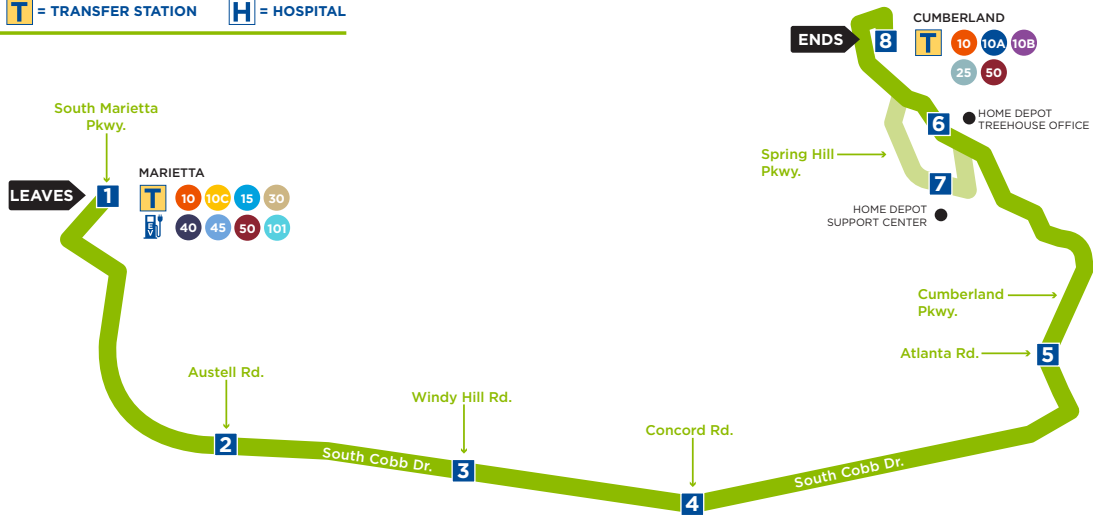

SOUTH COBB DRIVE

From Marietta Transfer Center to Cumberland Transfer Center

ROUTE 20

T = TRANSFER STATION **H** = HOSPITAL

1 BUS LEAVES Marietta Transfer Center	2 BUS LEAVES South Cobb Dr. & Austell Rd.	3 BUS LEAVES South Cobb Dr. & Windy Hill Rd.	4 BUS LEAVES South Cobb Dr. & Concord Rd.	5 BUS LEAVES Cumberland Pkwy. & Atlanta Rd.	6 BUS LEAVES Home Depot Treehouse Office	7 BUS LEAVES Home Depot Support Center	8 BUS ENDS Cumberland Transfer Center
--------------------------------------------------------------	------------------------------------------------------------------	---------------------------------------------------------------------	------------------------------------------------------------------	--------------------------------------------------------------------	-----------------------------------------------------------------	---------------------------------------------------------------	--------------------------------------------------------------