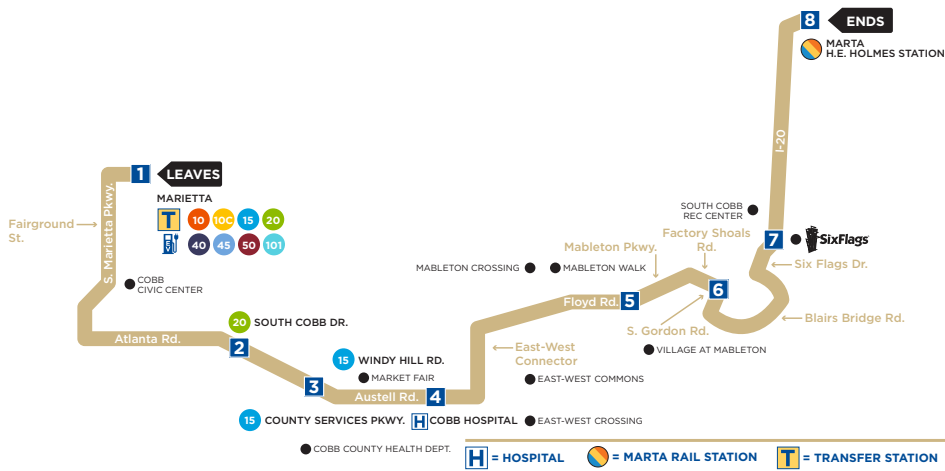

AUSTELL ROAD-FLOYD ROAD-MARTA H.E. HOLMES STATION

From Marietta Transfer Center to MARTA H.E. Holmes Station

ROUTE 30

1 BUS LEAVES Marietta Transfer Center	2 BUS LEAVES Austell Rd. & South Cobb Dr.	3 BUS LEAVES Austell Rd. & County Services Pkwy.	4 BUS LEAVES Cobb Hospital	5 BUS LEAVES Floyd Road & Veterans Memorial Hwy.	6 BUS LEAVES Factory Shoals Rd. & S. Gordon Rd.	7 BUS LEAVES Six Flags	8 BUS ENDS MARTA H.E. Holmes Station
--	--	--	--	--	--	--	---