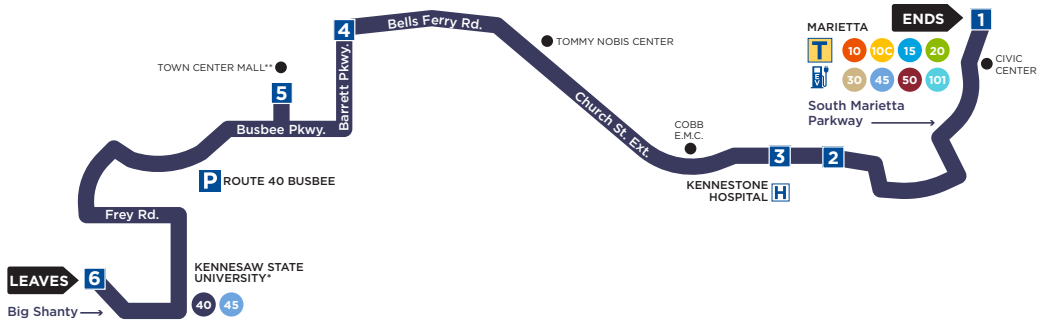

BELLS FERRY ROAD

From Kennesaw State University
to Marietta Transfer Center

ROUTE 40

H = HOSPITAL **P** = PARK & RIDE LOT **T** = TRANSFER STATION

- | | | | | | |
|---|---|--|--|---|---|
| 6
BUS LEAVES*
Kennesaw State University | 5
BUS LEAVES**
Town Center Mall | 4
BUS LEAVES
Bells Ferry Rd. & Barrett Pkwy. | 3
BUS LEAVES
Kennesaw Hospital | 2
BUS LEAVES
Church Street & N. Marietta Pkwy | 1
BUS ENDS
Marietta Transfer Center |
|---|---|--|--|---|---|

* Bus ends at Carmichael Student Center ** CobbLinc serves the entrance to JC Penney's in Town Center Mall

WEEKDAY

6:00 AM 6:57 AM	6:15 AM 7:15 AM	6:21 AM 7:21 AM	6:32 AM 7:32 AM	6:35 AM 7:35 AM	6:50 AM 7:50 AM
7:57 AM 8:57 AM	8:15 AM 9:15 AM	8:21 AM 9:21 AM	8:32 AM 9:32 AM	8:35 AM 9:35 AM	8:50 AM 9:50 AM
9:57 AM 10:57 AM	10:15 AM 11:15 AM	10:21 AM 11:21 AM	10:32 AM 11:32 AM	10:35 AM 11:35 AM	10:50 AM 11:50 AM
11:57 AM 12:57 PM	12:15 PM 1:15 PM	12:21 PM 1:21 PM	12:32 PM 1:32 PM	12:35 PM 1:35 PM	12:50 PM 1:50 PM
1:57 PM 2:57 PM	2:15 PM 3:15 PM	2:21 PM 3:21 PM	2:32 PM 3:32 PM	2:35 PM 3:35 PM	2:50 PM 3:50 PM
3:57 PM 4:57 PM	4:15 PM 5:15 PM	4:21 PM 5:21 PM	4:32 PM 5:32 PM	4:35 PM 5:35 PM	4:50 PM 5:50 PM
5:57 PM 6:57 PM	6:15 PM 7:15 PM	6:21 PM 7:21 PM	6:32 PM 7:32 PM	6:35 PM 7:35 PM	6:50 PM 7:50 PM
7:57 PM 8:57 PM	8:15 PM 9:13 PM	8:21 PM 9:19 PM	8:32 PM 9:30 PM	8:35 PM 9:33 PM	8:50 PM 9:40 PM
9:57 PM	10:13 PM	10:19 PM	10:30 PM	10:33 PM	10:40 PM