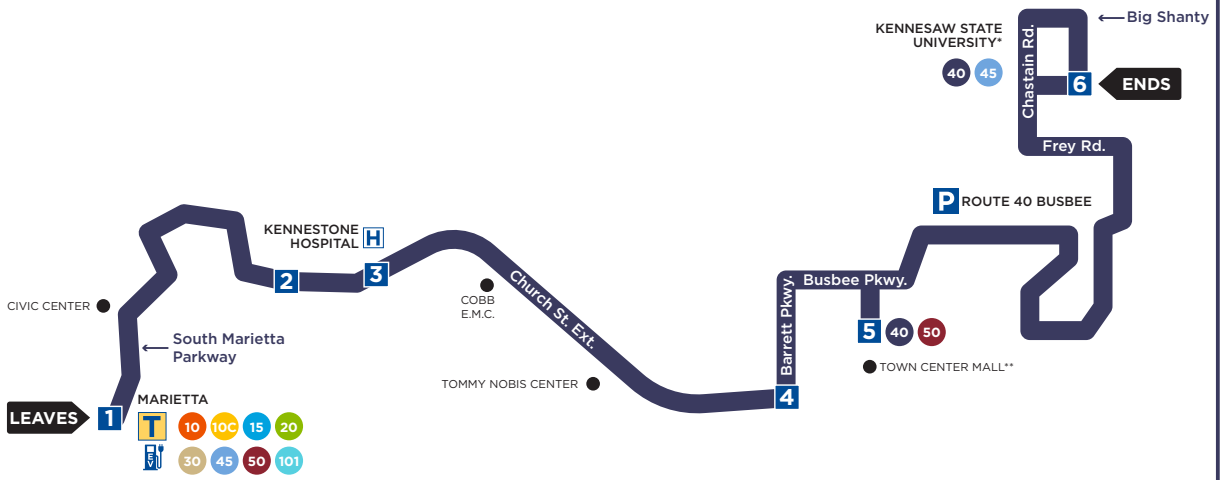

BELLS FERRY ROAD

From Marietta Transfer Center to Kennesaw State University

ROUTE **40**

H = HOSPITAL **P** = PARK & RIDE LOT **T** = TRANSFER STATION

1 BUS LEAVES Marietta Transfer Center	2 BUS LEAVES Cherokee St. & North Marietta Pkwy	3 BUS LEAVES Kennestone Hospital	4 BUS LEAVES Bells Ferry Rd. & Barrett Pkwy.	5 BUS LEAVES** Town Center Mall	6 BUS ENDS* Kennesaw State University
--	--	---	---	--	--

* Bus ends at Carmichael Student Center ** CobbLinc serves the entrance to JC Penney's in Town Center Mall

WEEKDAY

6:00 AM 7:00 AM	6:07 AM 7:07 AM	6:12 AM 7:12 AM	6:21 AM 7:21 AM	6:30 AM 7:30 AM	6:55 AM 7:55 AM
8:00 AM 9:00 AM	8:07 AM 9:07 AM	8:12 AM 9:12 AM	8:21 AM 9:21 AM	8:30 AM 9:30 AM	8:55 AM 9:55 AM
10:00 AM 11:00 AM	10:07 AM 11:07 AM	10:12 AM 11:12 AM	10:21 AM 11:21 AM	10:30 AM 11:30 AM	10:55 AM 11:55 AM
12:00 PM 1:00 PM	12:07 PM 1:07 PM	12:12 PM 1:12 PM	12:21 PM 1:21 PM	12:30 PM 1:30 PM	12:55 PM 1:55 PM
2:00 PM 3:00 PM	2:07 PM 3:07 PM	2:12 PM 3:12 PM	2:21 PM 3:21 PM	2:30 PM 3:30 PM	2:55 PM 3:55 PM
4:00 PM 5:00 PM	4:07 PM 5:07 PM	4:12 PM 5:12 PM	4:21 PM 5:21 PM	4:30 PM 5:30 PM	4:55 PM 5:55 PM
6:00 PM 7:00 PM	6:07 PM 7:07 PM	6:12 PM 7:12 PM	6:21 PM 7:21 PM	6:30 PM 7:30 PM	6:55 PM 7:55 PM
8:00 PM 9:00 PM	8:07 PM 9:07 PM	8:12 PM 9:12 PM	8:21 PM 9:21 PM	8:30 PM 9:30 PM	8:55 PM 9:55 PM