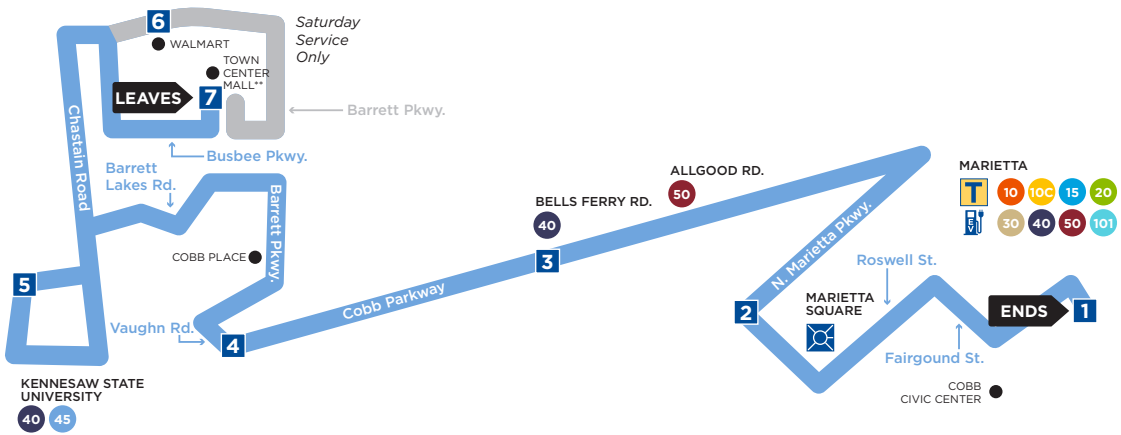

BARRETT PARKWAY

From Town Center Mall
to Marietta Transfer Center

ROUTE
45

T = TRANSFER STATION

- | | | | | | | |
|---|---|---|--|---|---|---|
| 7
BUS LEAVES**
Town Center Mall | 6
BUS LEAVES
Chastain Meadows Walmart | 5
BUS LEAVES*
Kennesaw State University | 4
BUS LEAVES
Cobb Pkwy. & Vaughn Rd. | 3
BUS LEAVES
Cobb Parkway & Bells Ferry Rd. | 2
BUS ENDS
Church St. & Kennesaw Ave. | 1
BUS ENDS
Marietta Transfer Center |
|---|---|---|--|---|---|---|
- * Bus stops at Carmichael Student Center ** CobbLinc serves the entrance to JC Penney's in Town Center Mall

WEEKDAY

7:40 AM 8:40 AM	NO SERVICE	7:55 AM 8:55 AM	8:11 AM 9:11 AM	8:19 AM 9:19 AM	8:30 AM 9:30 AM	8:42 AM 9:42 AM
10:00 AM 10:55 AM	NO SERVICE	10:15 AM 11:10 AM	10:31 AM 11:26 AM	10:39 AM 11:34 AM	10:50 AM 11:45 AM	11:02 AM 11:57 AM
12:15 PM 1:10 PM	NO SERVICE	12:30 PM 1:25 PM	12:46 PM 1:41 PM	12:54 PM 1:49 PM	1:05 PM 2:00 PM	1:17 PM 2:12 PM
2:35 PM 3:25 PM	NO SERVICE	2:50 PM 3:40 PM	3:06 PM 3:56 PM	3:14 PM 4:04 PM	3:25 PM 4:15 PM	3:37 PM 4:27 PM
4:55 PM 5:40 PM	NO SERVICE	5:10 PM 5:55 PM	5:26 PM 6:11 PM	5:34 PM 6:19 PM	5:45 PM 6:30 PM	5:57 PM 6:42 PM
7:15 PM 7:55 PM	NO SERVICE	7:30 PM 8:10 PM	7:46 PM 8:26 PM	7:54 PM 8:34 PM	8:05 PM 8:45 PM	8:17 PM 8:57 PM
9:30 PM	NO SERVICE	9:40 PM	9:50 PM	9:55 PM	10:03 PM	10:15 PM

SATURDAY

8:34 AM	8:44 AM	8:54 AM	9:05 AM	9:10 AM	9:19 AM	9:31 AM
9:34 AM 10:44 AM	9:44 AM 10:54 AM	9:54 AM 11:04 AM	10:05 AM 11:15 AM	10:10 AM 11:20 AM	10:19 AM 11:29 AM	10:31 AM 11:41 AM
11:44 AM 1:54 PM	11:54 AM 2:04 PM	12:04 PM 2:14 PM	12:15 PM 2:25 PM	12:20 PM 2:30 PM	12:29 PM 2:39 PM	12:41 PM 2:51 PM
4:04 PM 6:14 PM	4:14 PM 6:24 PM	4:24 PM 6:34 PM	4:35 PM 6:45 PM	4:40 PM 6:50 PM	4:49 PM 6:59 PM	5:01 PM 7:11 PM
7:24 PM 8:24 PM	7:34 PM 8:34 PM	7:44 PM 8:44 PM	7:55 PM 8:55 PM	8:00 PM 9:00 PM	8:09 PM 9:09 PM	8:21 PM 9:21 PM
9:29 PM	9:39 PM	9:49 PM	10:00 PM	10:05 PM	10:14 PM	10:26 PM