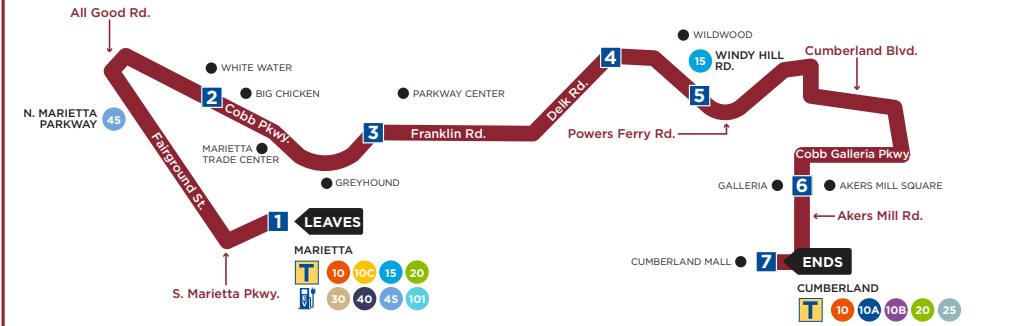

POWERS FERRY ROAD

From Marietta Transfer Center
to Cumberland Transfer Center

ROUTE
50

T = TRANSFER STATION

| 1 | 2 | 3 | 4 | 5 | 6 | 7 |
|--|----------------------------------|--|---|---|---|--|
| BUS LEAVES Marietta Transfer Center | BUS LEAVES White Water | BUS LEAVES S. Marietta Pkwy. & Franklin Rd. | BUS LEAVES Delk Rd. & Powers Ferry Rd. | BUS LEAVES Powers Ferry Rd. & Windy Hill Rd. | BUS LEAVES Akers Mill Rd. & Galleria Dr. | BUS ENDS Cumberland Transfer Center |