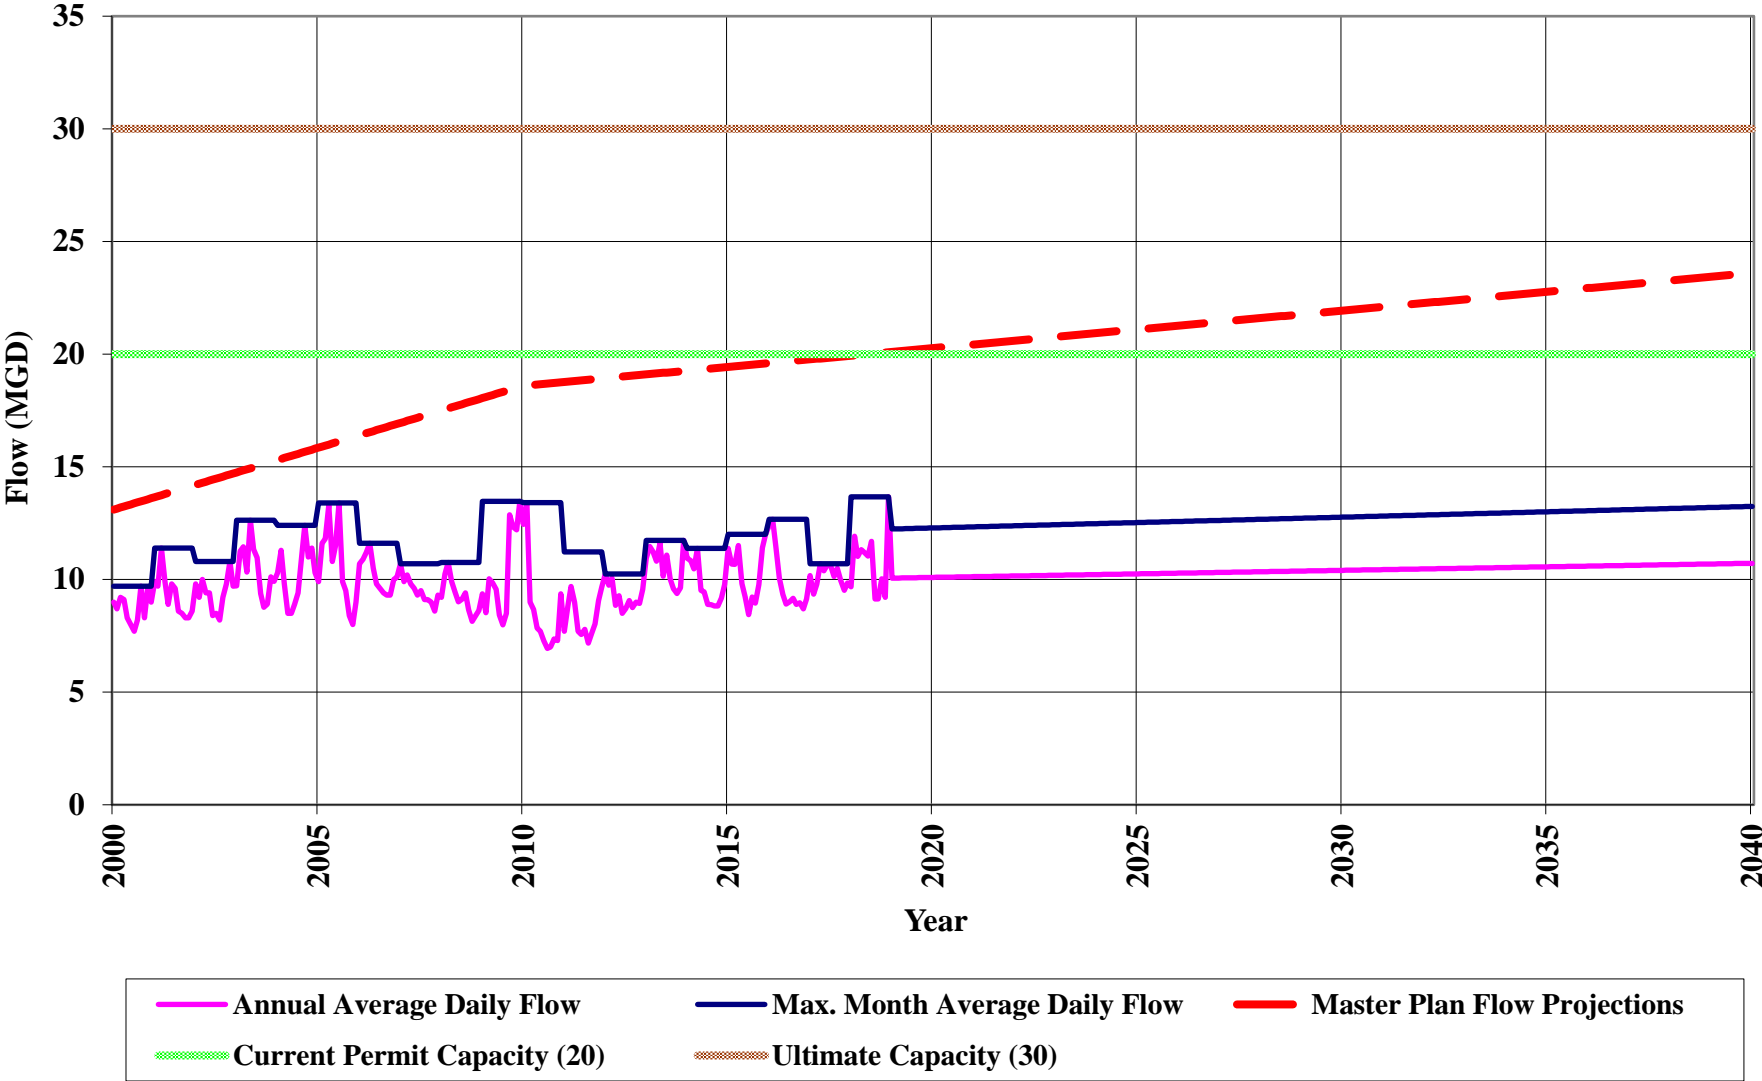

### Noonday Creek WRF Flow Projections

### Northwest Cobb WRF Flow Projections