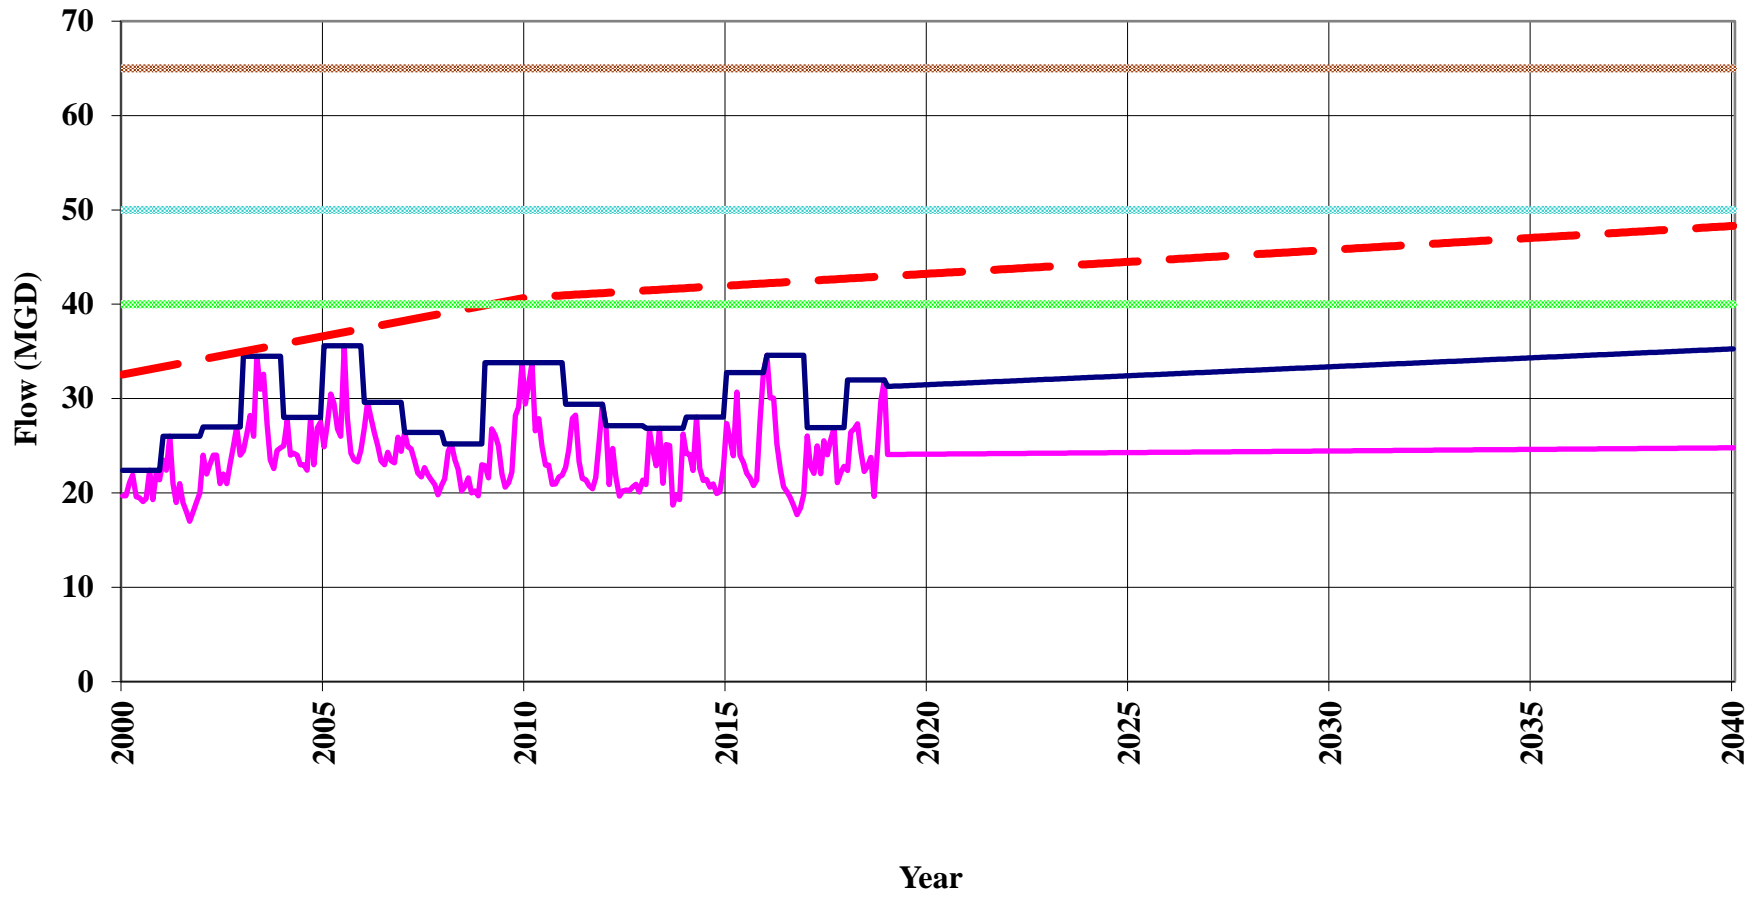

South Cobb WRF Flow Projections