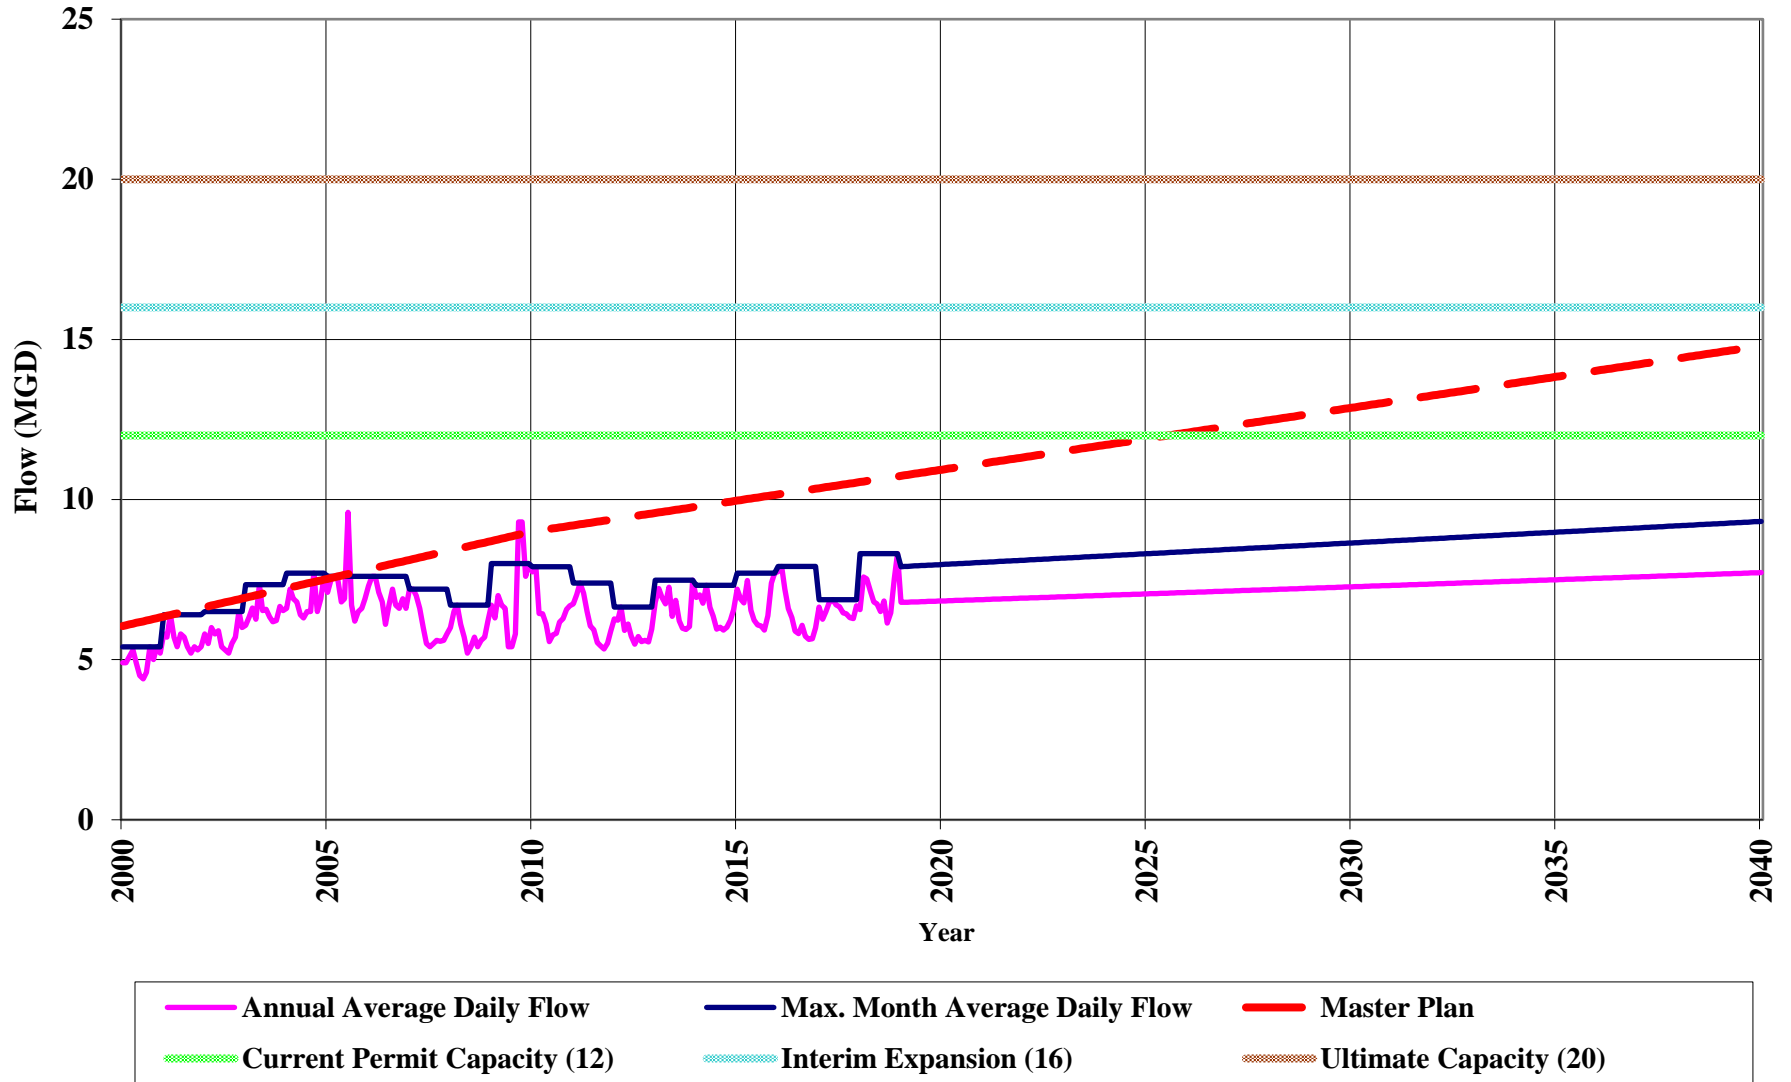

### Noonday Creek WRF Flow Projections

### Northwest Cobb WRF Flow Projections