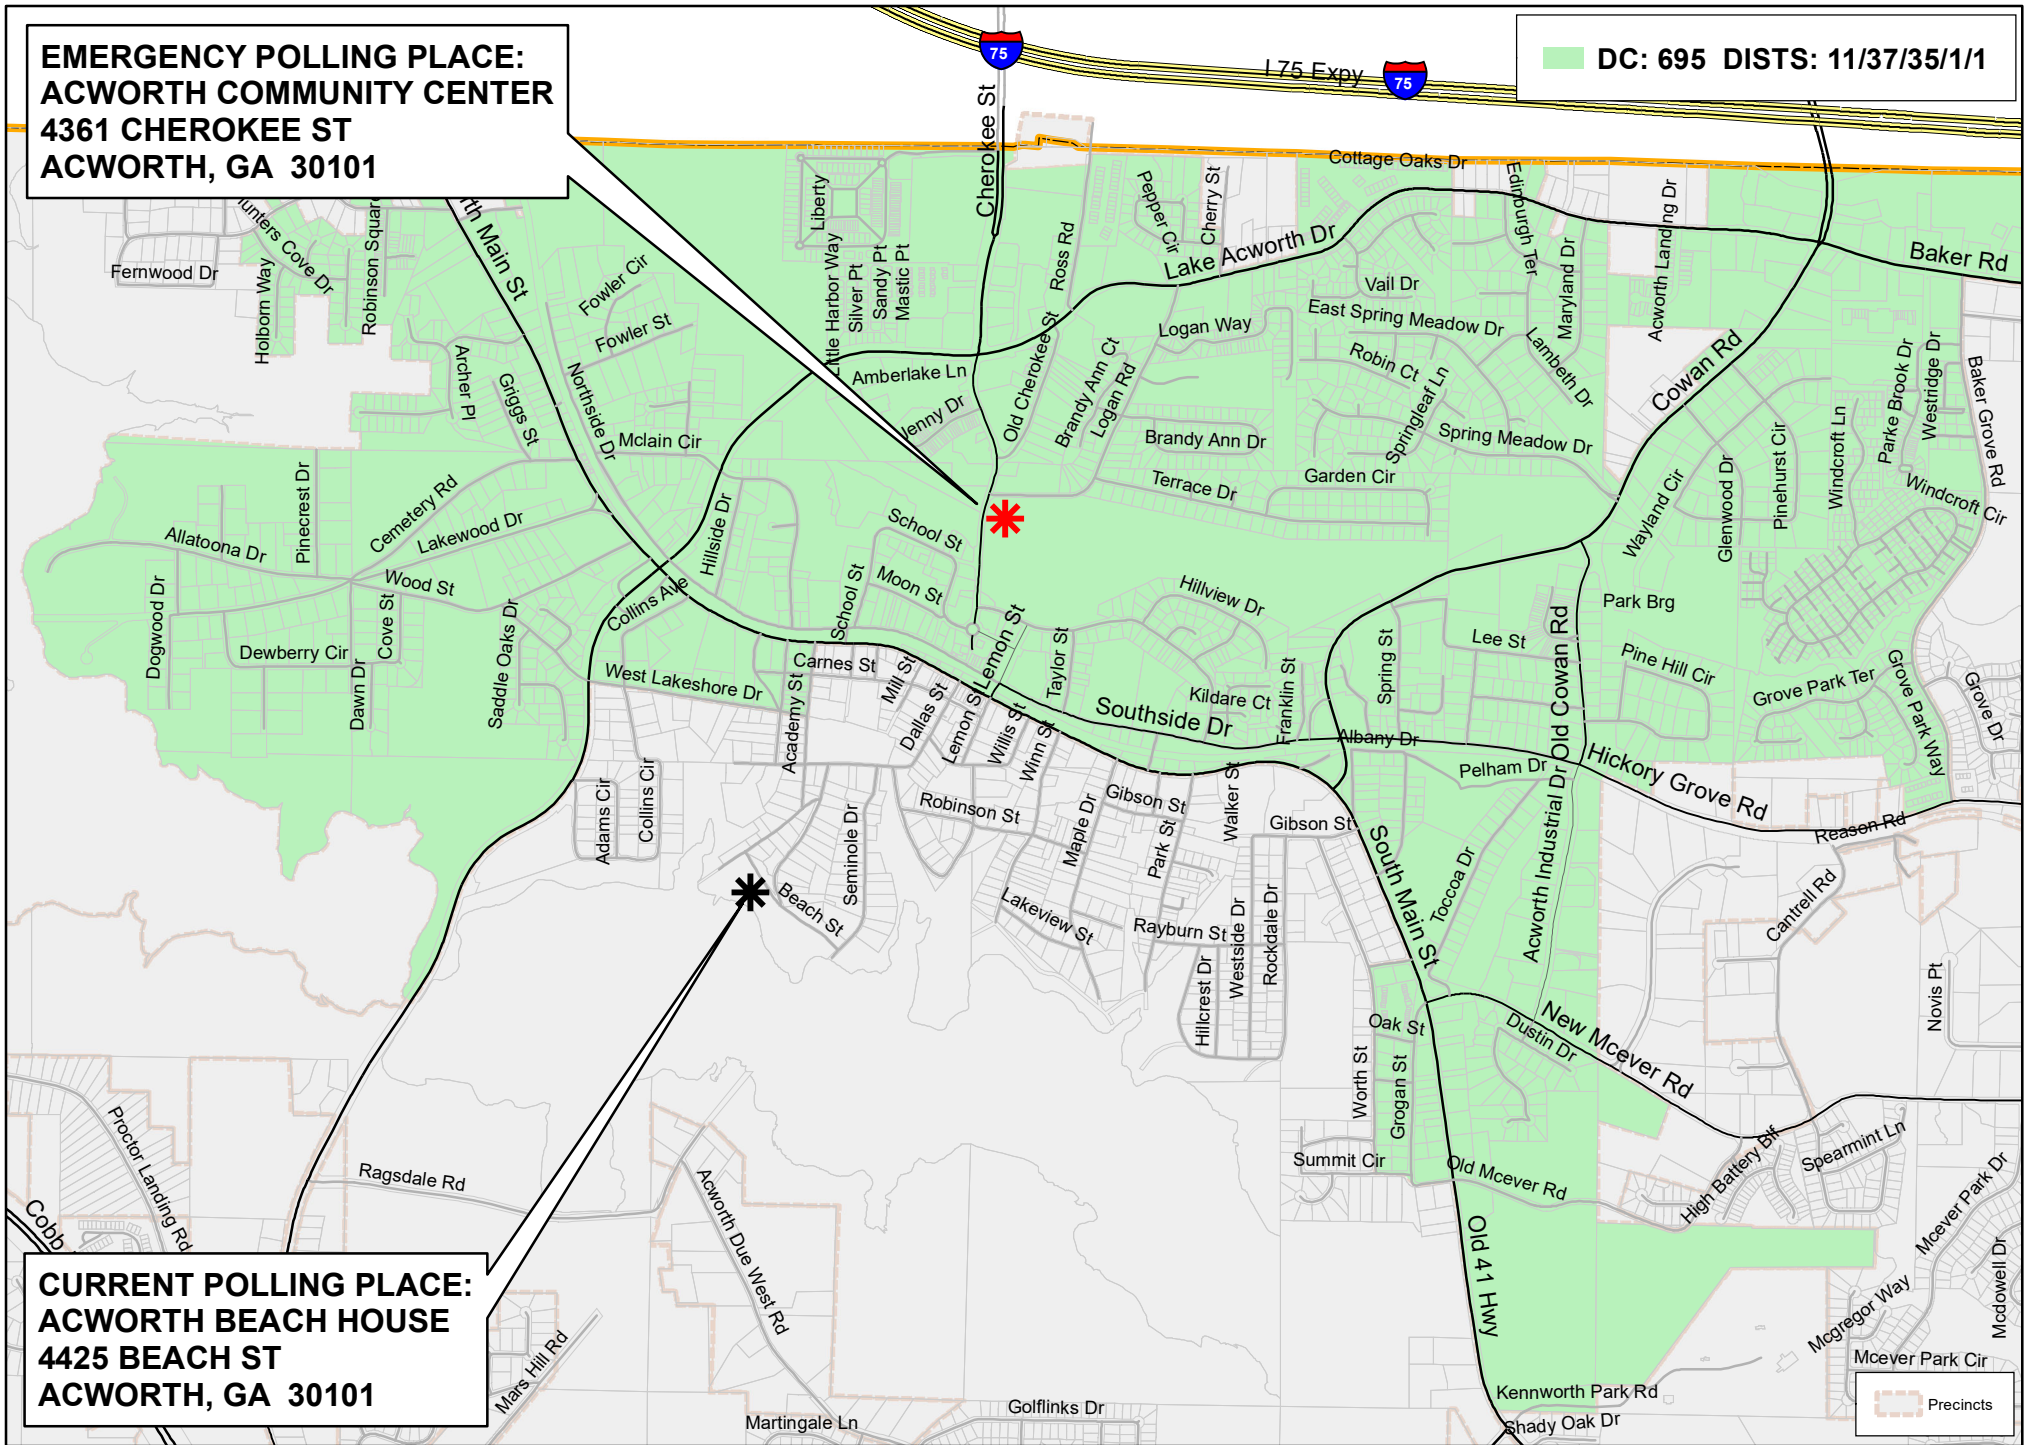

ACWORTH 1B
(AC1B)

Emergency Polling Place Change - Effective August 11, 2020

* CURRENT POLLING PLACE
* TEMPORARY POLLING PLACE

**EMERGENCY POLLING PLACE:
ACWORTH COMMUNITY CENTER
4361 CHEROKEE ST
ACWORTH, GA 30101**

DC: 695 DIST: 11/37/35/11

**CURRENT POLLING PLACE:
ACWORTH BEACH HOUSE
4425 BEACH ST
ACWORTH, GA 30101**

Precincts