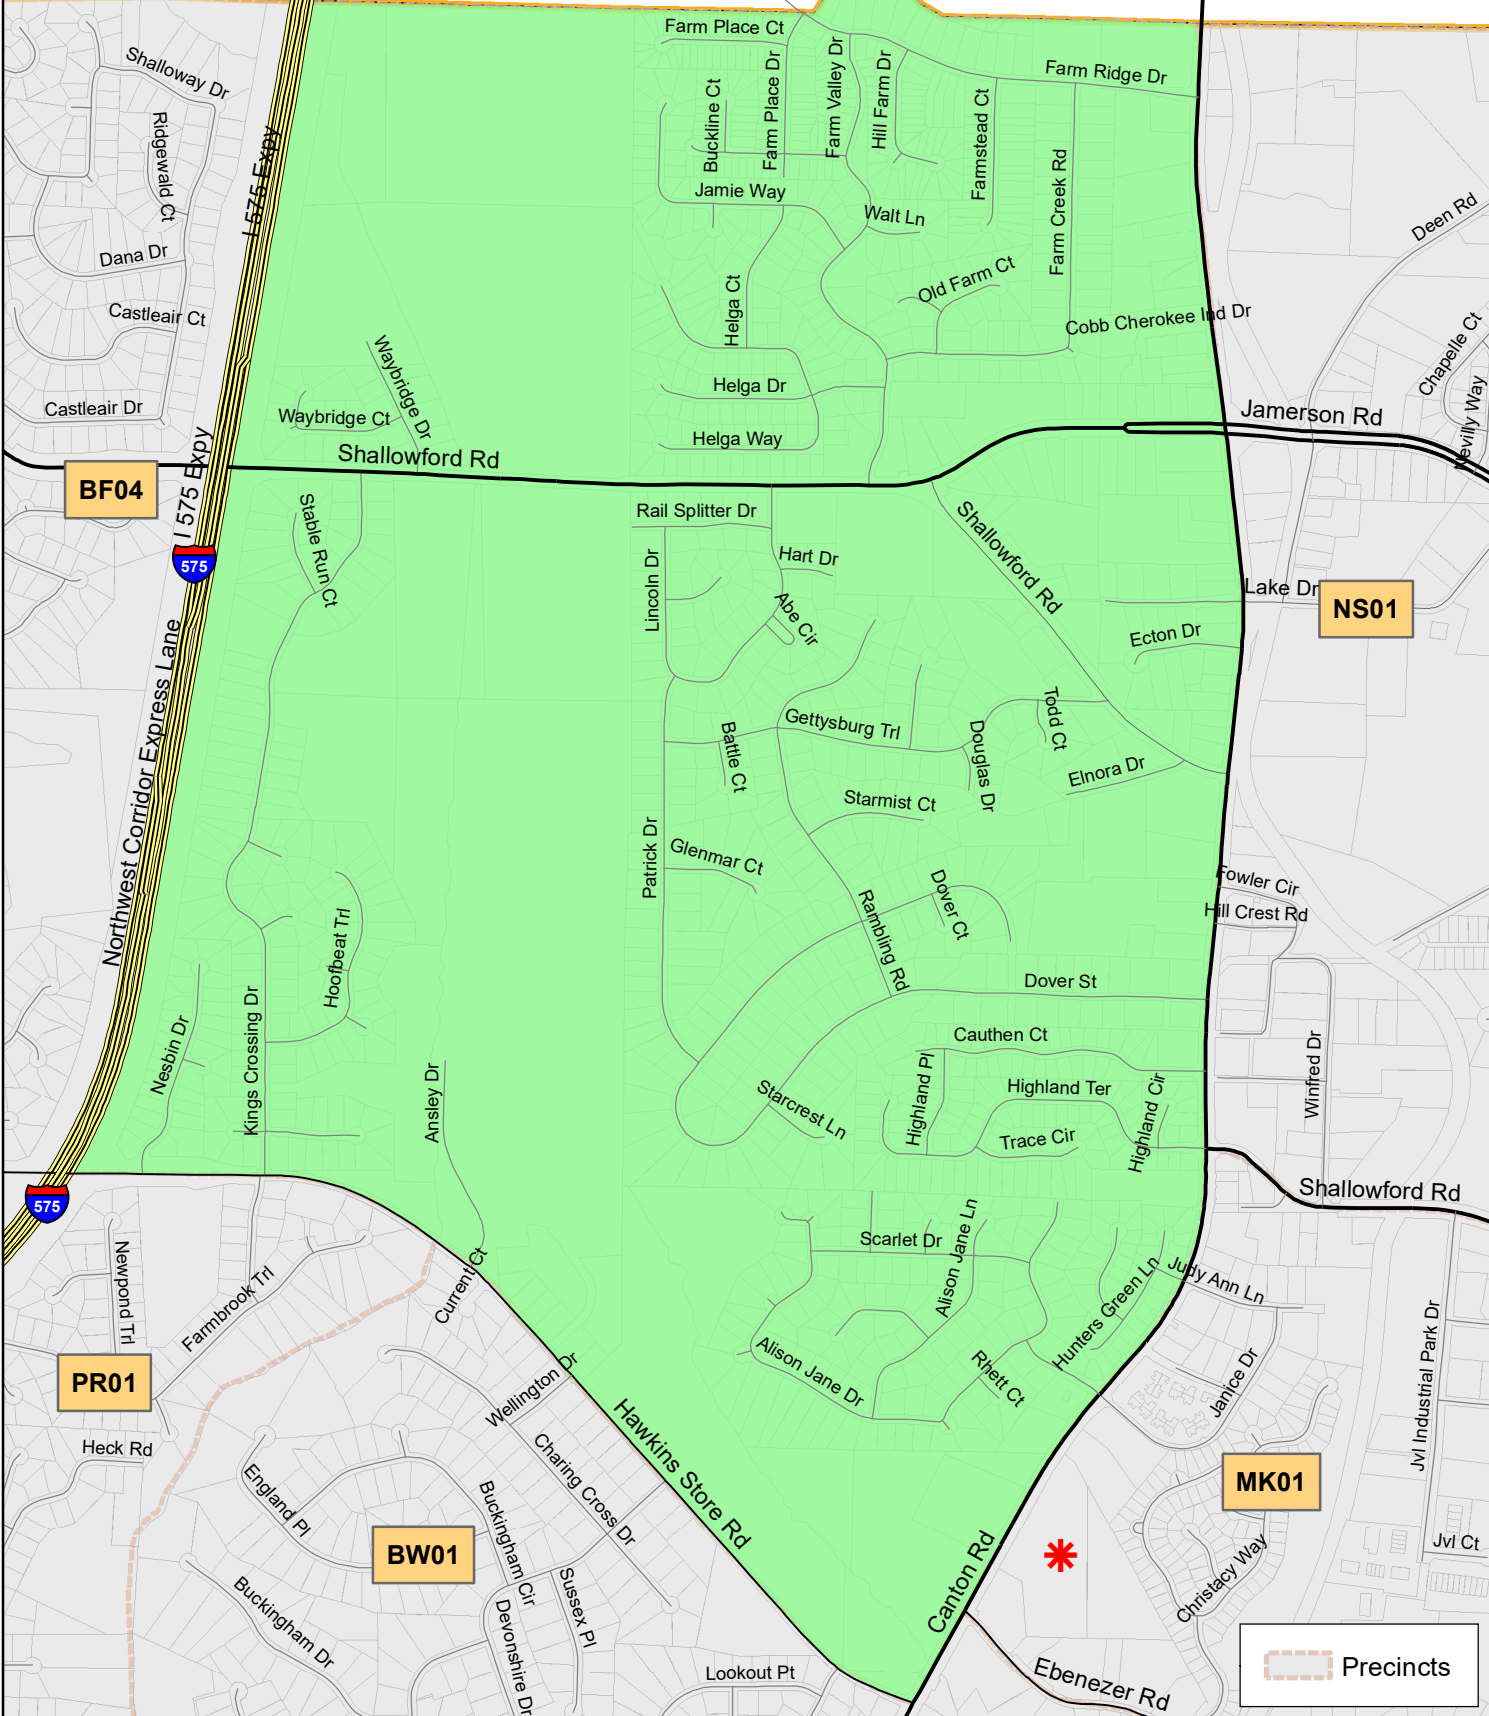

DC: 610 DISTS: 6/32/46/3/4

**CURRENT POLLING PLACE:
NOONDAY BAPTIST CHURCH
4120 CANTON RD
MARIETTA, GA 30066**

Cherokee County

Precincts