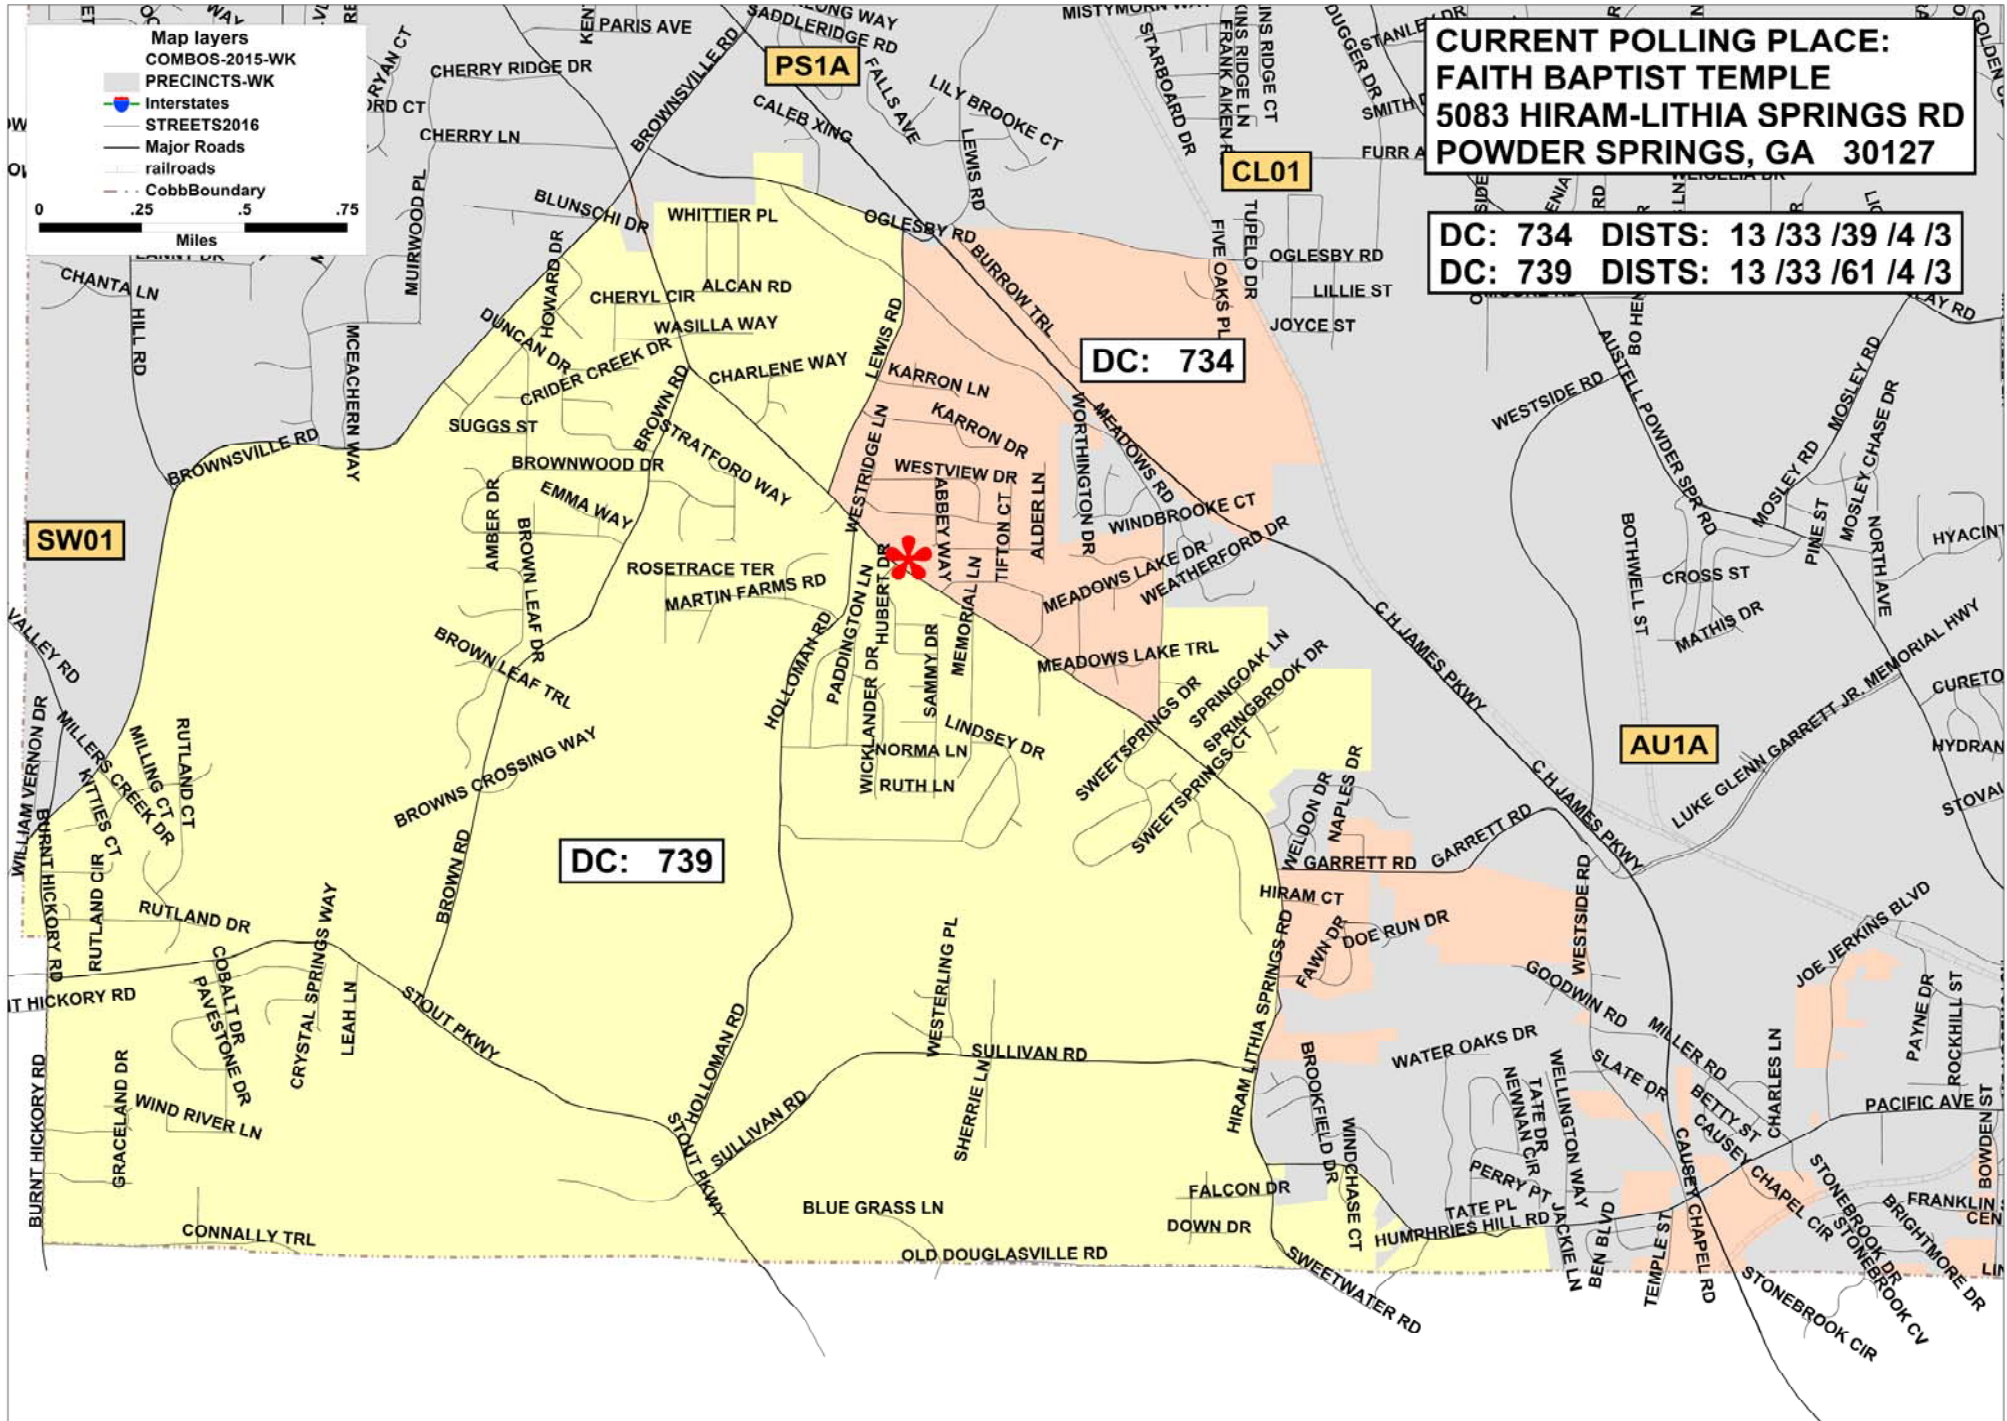

**CLARKDALE 02
(CL02)**

**KEY: DC: DISTRICT COMBO
DISTS: CONG /SENATE /HOUSE /COMM /SCHBD**

**POLLING
PLACE**

SEPT 13 2016

**CURRENT POLLING PLACE:
FAITH BAPTIST TEMPLE
5083 HIRAM-LITHIA SPRINGS RD
POWDER SPRINGS, GA 30127**

**DC: 734 DISTS: 13 /33 /39 /4 /3
DC: 739 DISTS: 13 /33 /61 /4 /3**

DC: 739

DC: 734

AU1A

SW01

Map layers
COMBOS-2015-WK
PRECINCTS-WK
Interstates
STREETS2016
Major Roads
railroads
CobbBoundary

0 .25 .5 .75
Miles