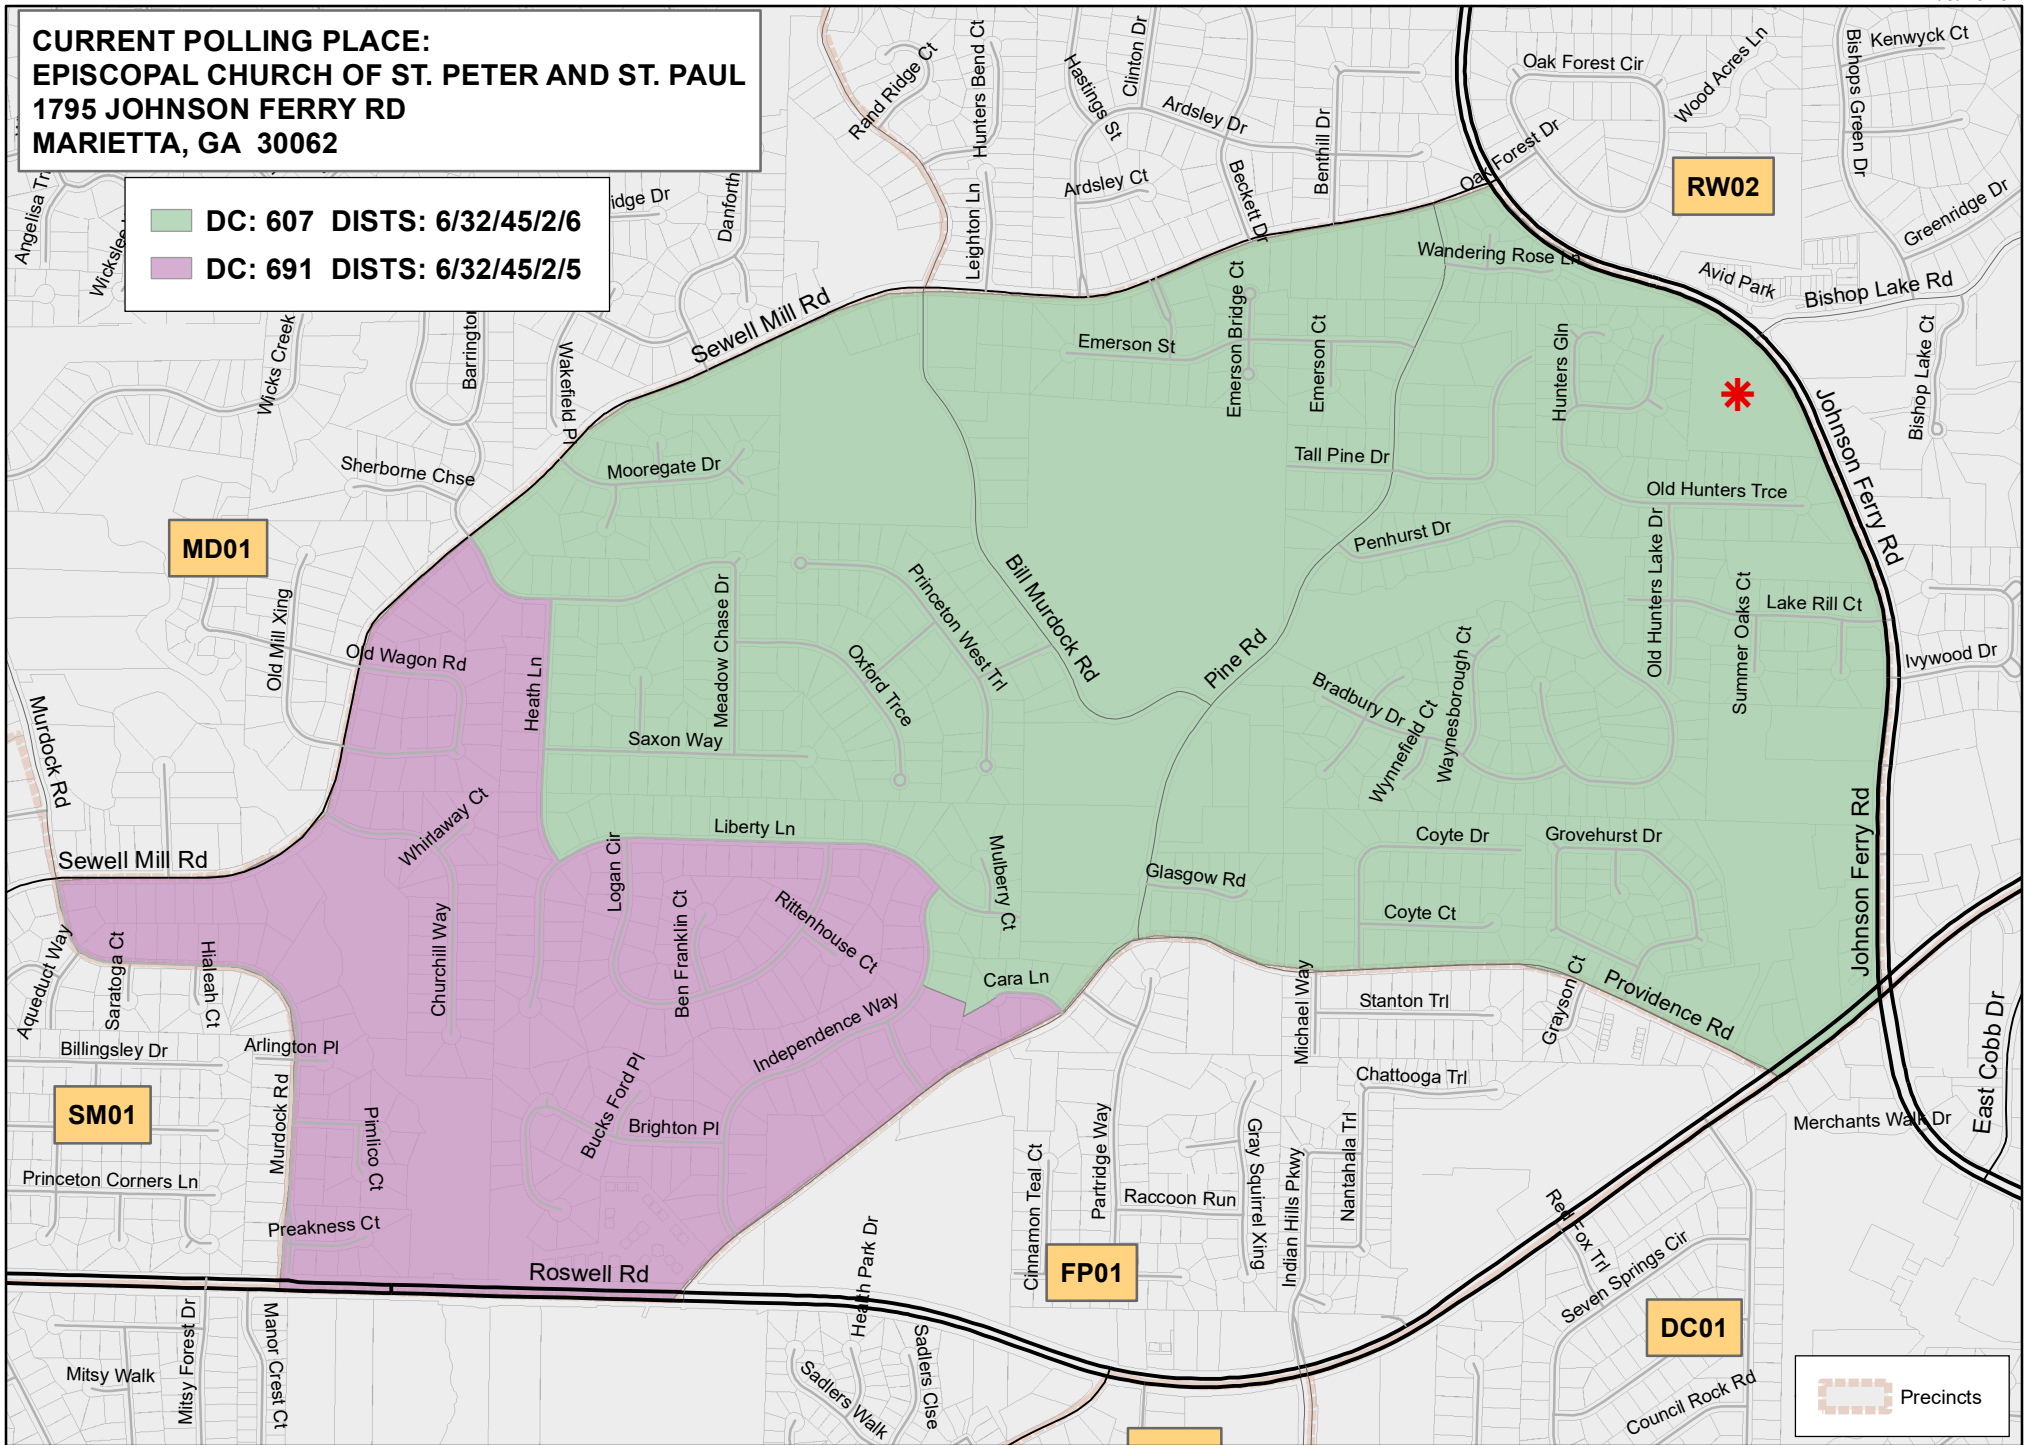

CURRENT POLLING PLACE:
EPISCOPAL CHURCH OF ST. PETER AND ST. PAUL
1795 JOHNSON FERRY RD
MARIETTA, GA 30062

DC: 607 DISTS: 6/32/45/2/6
DC: 691 DISTS: 6/32/45/2/5

Precincts