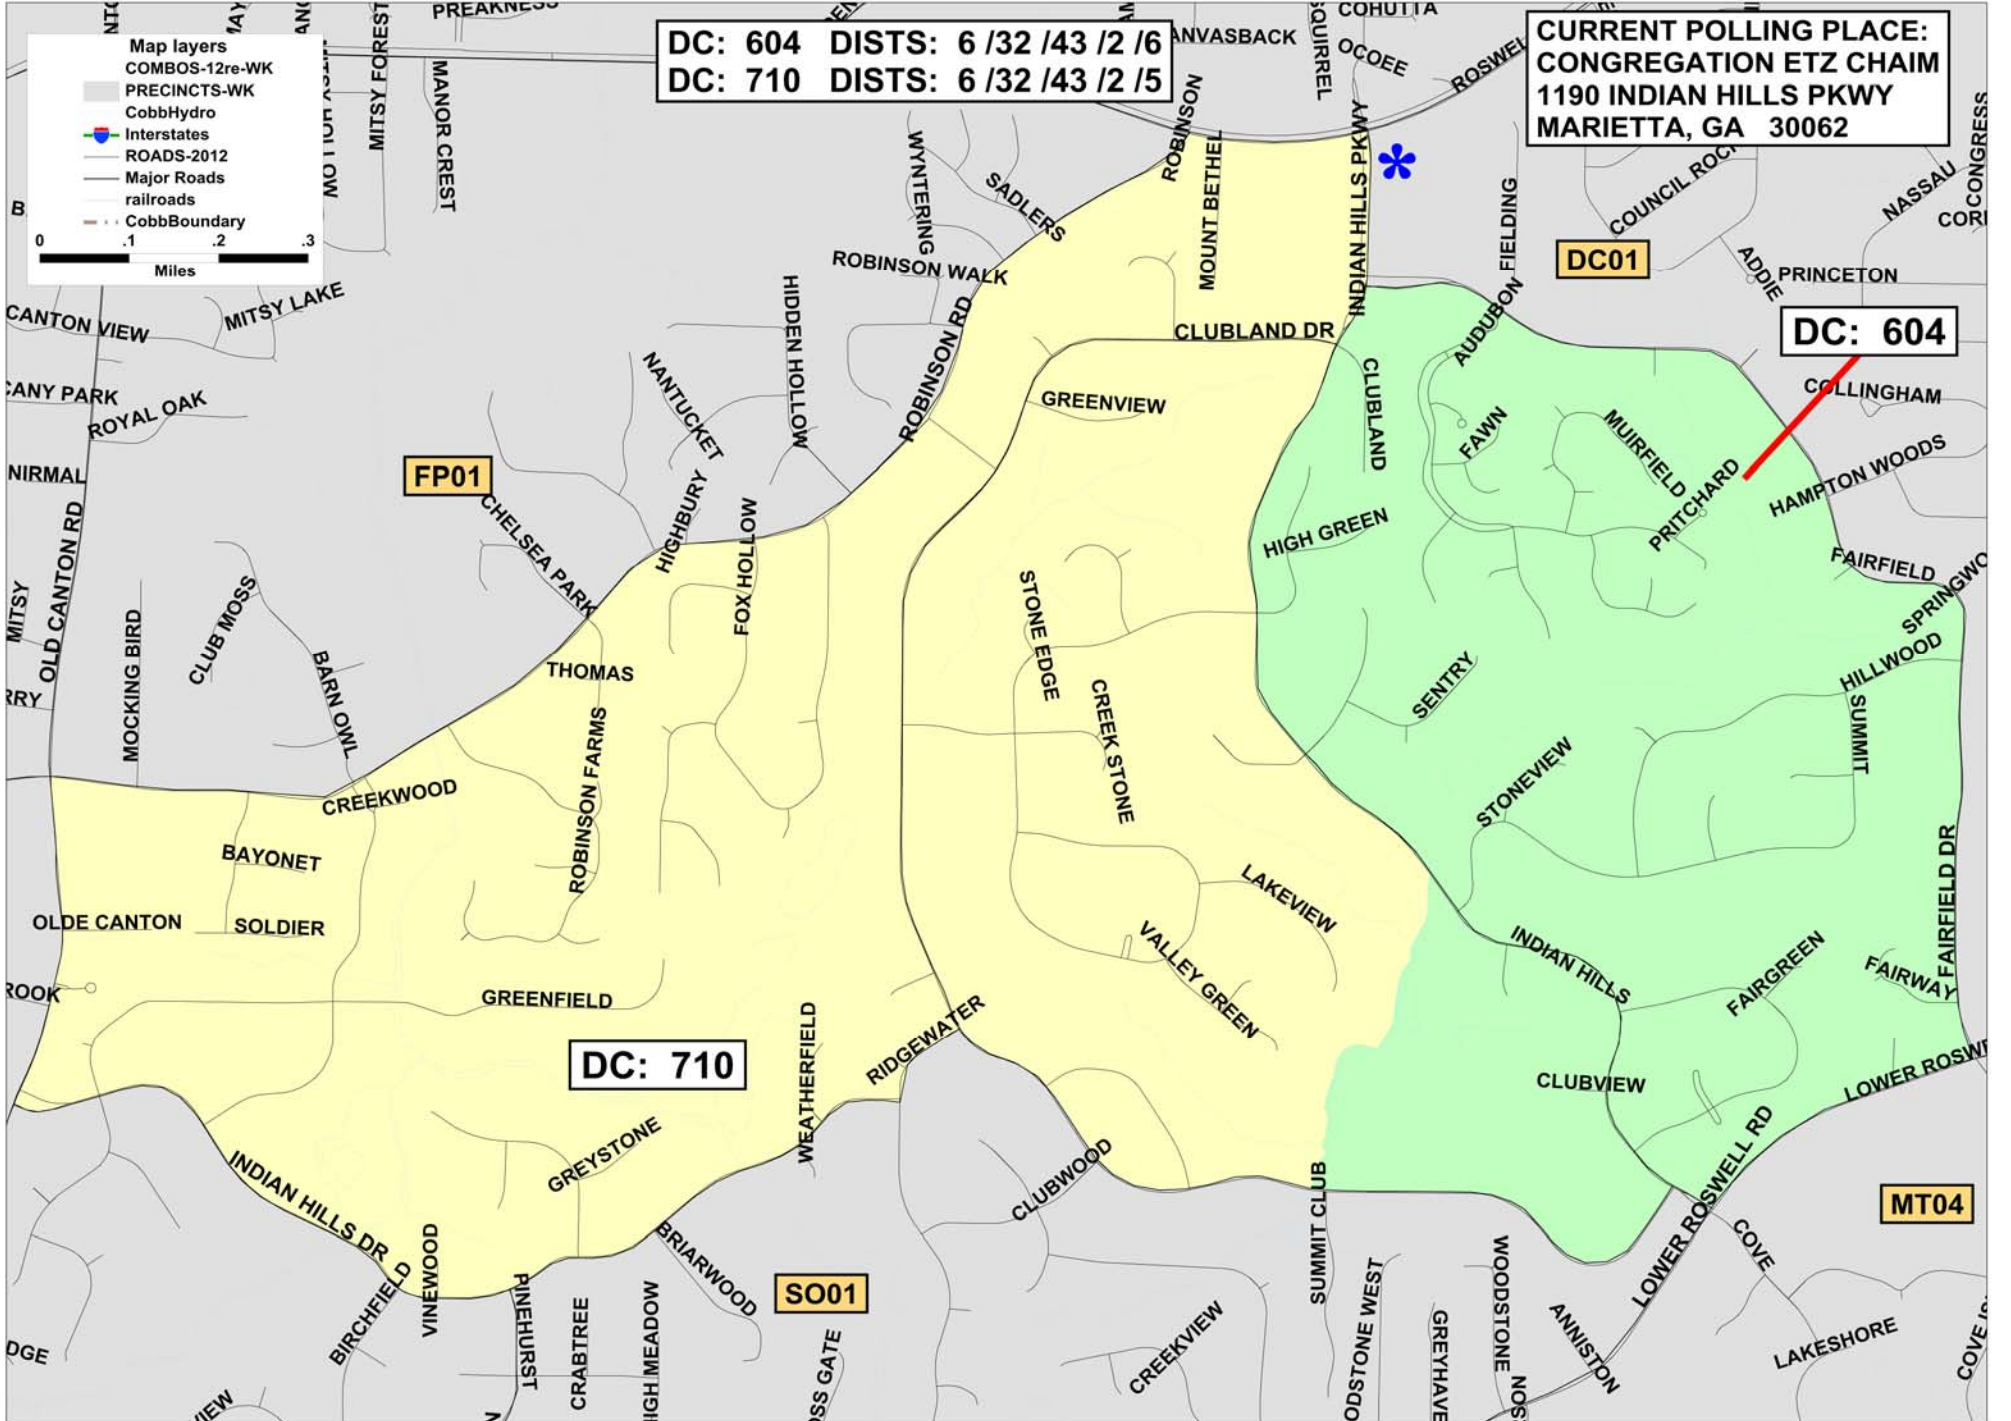

**EASTSIDE 01
(EA01)**

**KEY: DC: DISTRICT COMBO
DISTS: CONG /SENATE /HOUSE /COMM /SCHBD**

 **POLLING PLACE**

MAY 22 12

DC: 604 DISTS: 6 /32 /43 /2 /6
DC: 710 DISTS: 6 /32 /43 /2 /5

**CURRENT POLLING PLACE:
CONGREGATION ETZ CHAIM
1190 INDIAN HILLS PKWY
MARIETTA, GA 30062**

DC: 604

DC: 710

SO01

DC01

MT04