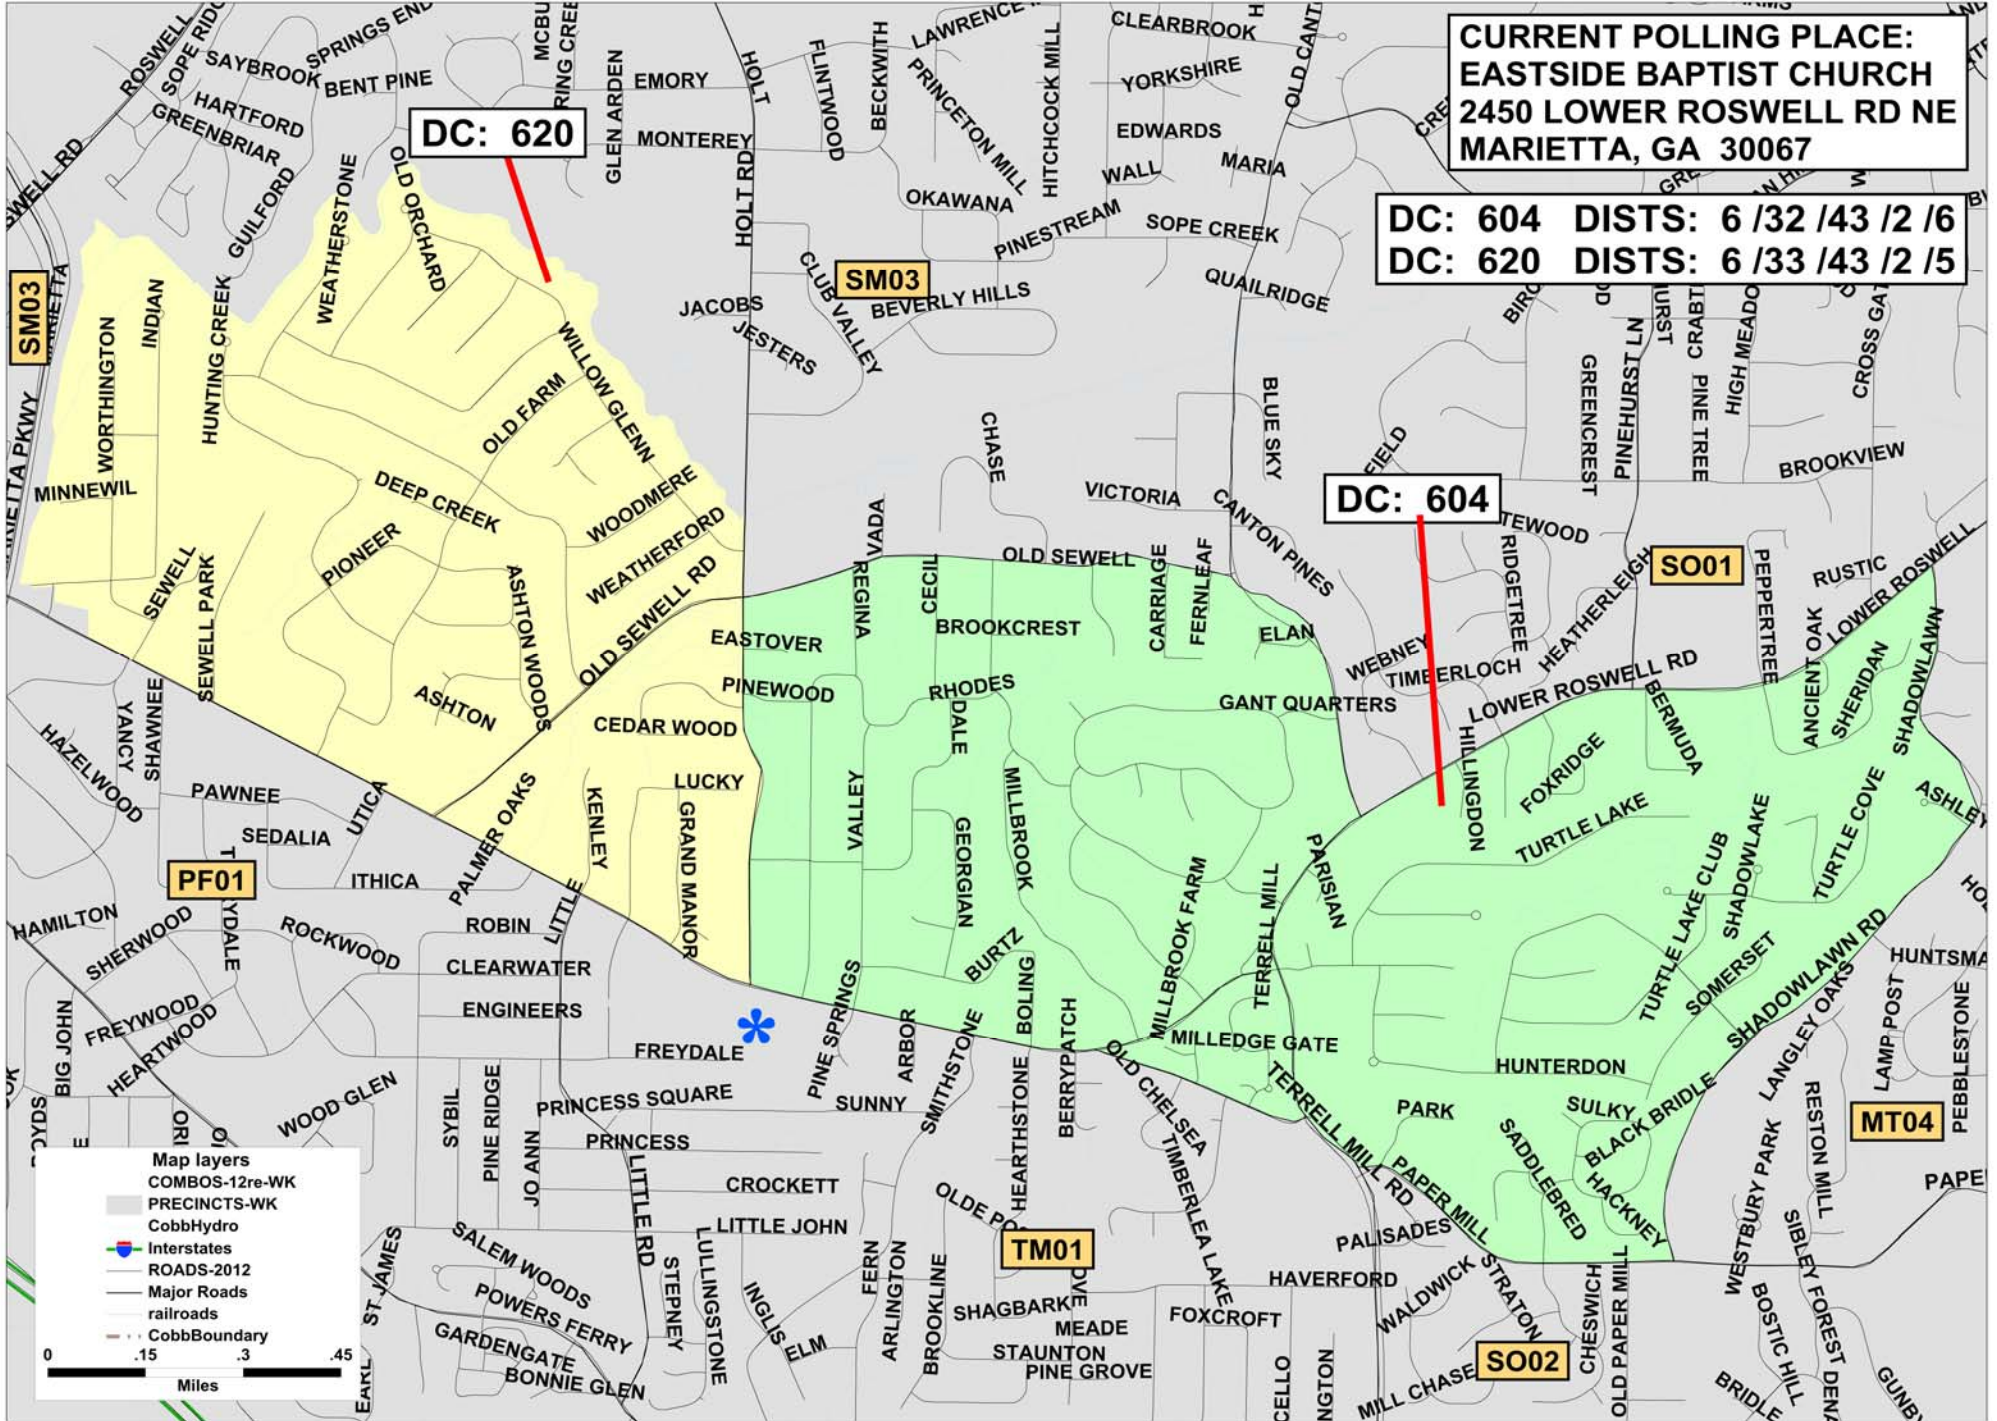

**EASTSIDE 02  
(EA02)**

**KEY: DC: DISTRICT COMBO  
DISTS: CONG /SENATE /HOUSE /COMM /SCHBD**

 **POLLING PLACE**

MAY 22 12

**CURRENT POLLING PLACE:  
EASTSIDE BAPTIST CHURCH  
2450 LOWER ROSWELL RD NE  
MARIETTA, GA 30067**

**DC: 604 DISTS: 6 /32 /43 /2 /6  
DC: 620 DISTS: 6 /33 /43 /2 /5**

**DC: 604**

Map layers  
 COMBOS-12re-WK  
 PRECINCTS-WK  
 CobbHydro  
 Interstates  
 ROADS-2012  
 Major Roads  
 railroads  
 CobbBoundary

0 .15 .3 .45  
 Miles

**MT04**

**TM01**

**SO02**

**SO01**

**PF01**

**SM03**

**DC: 620**