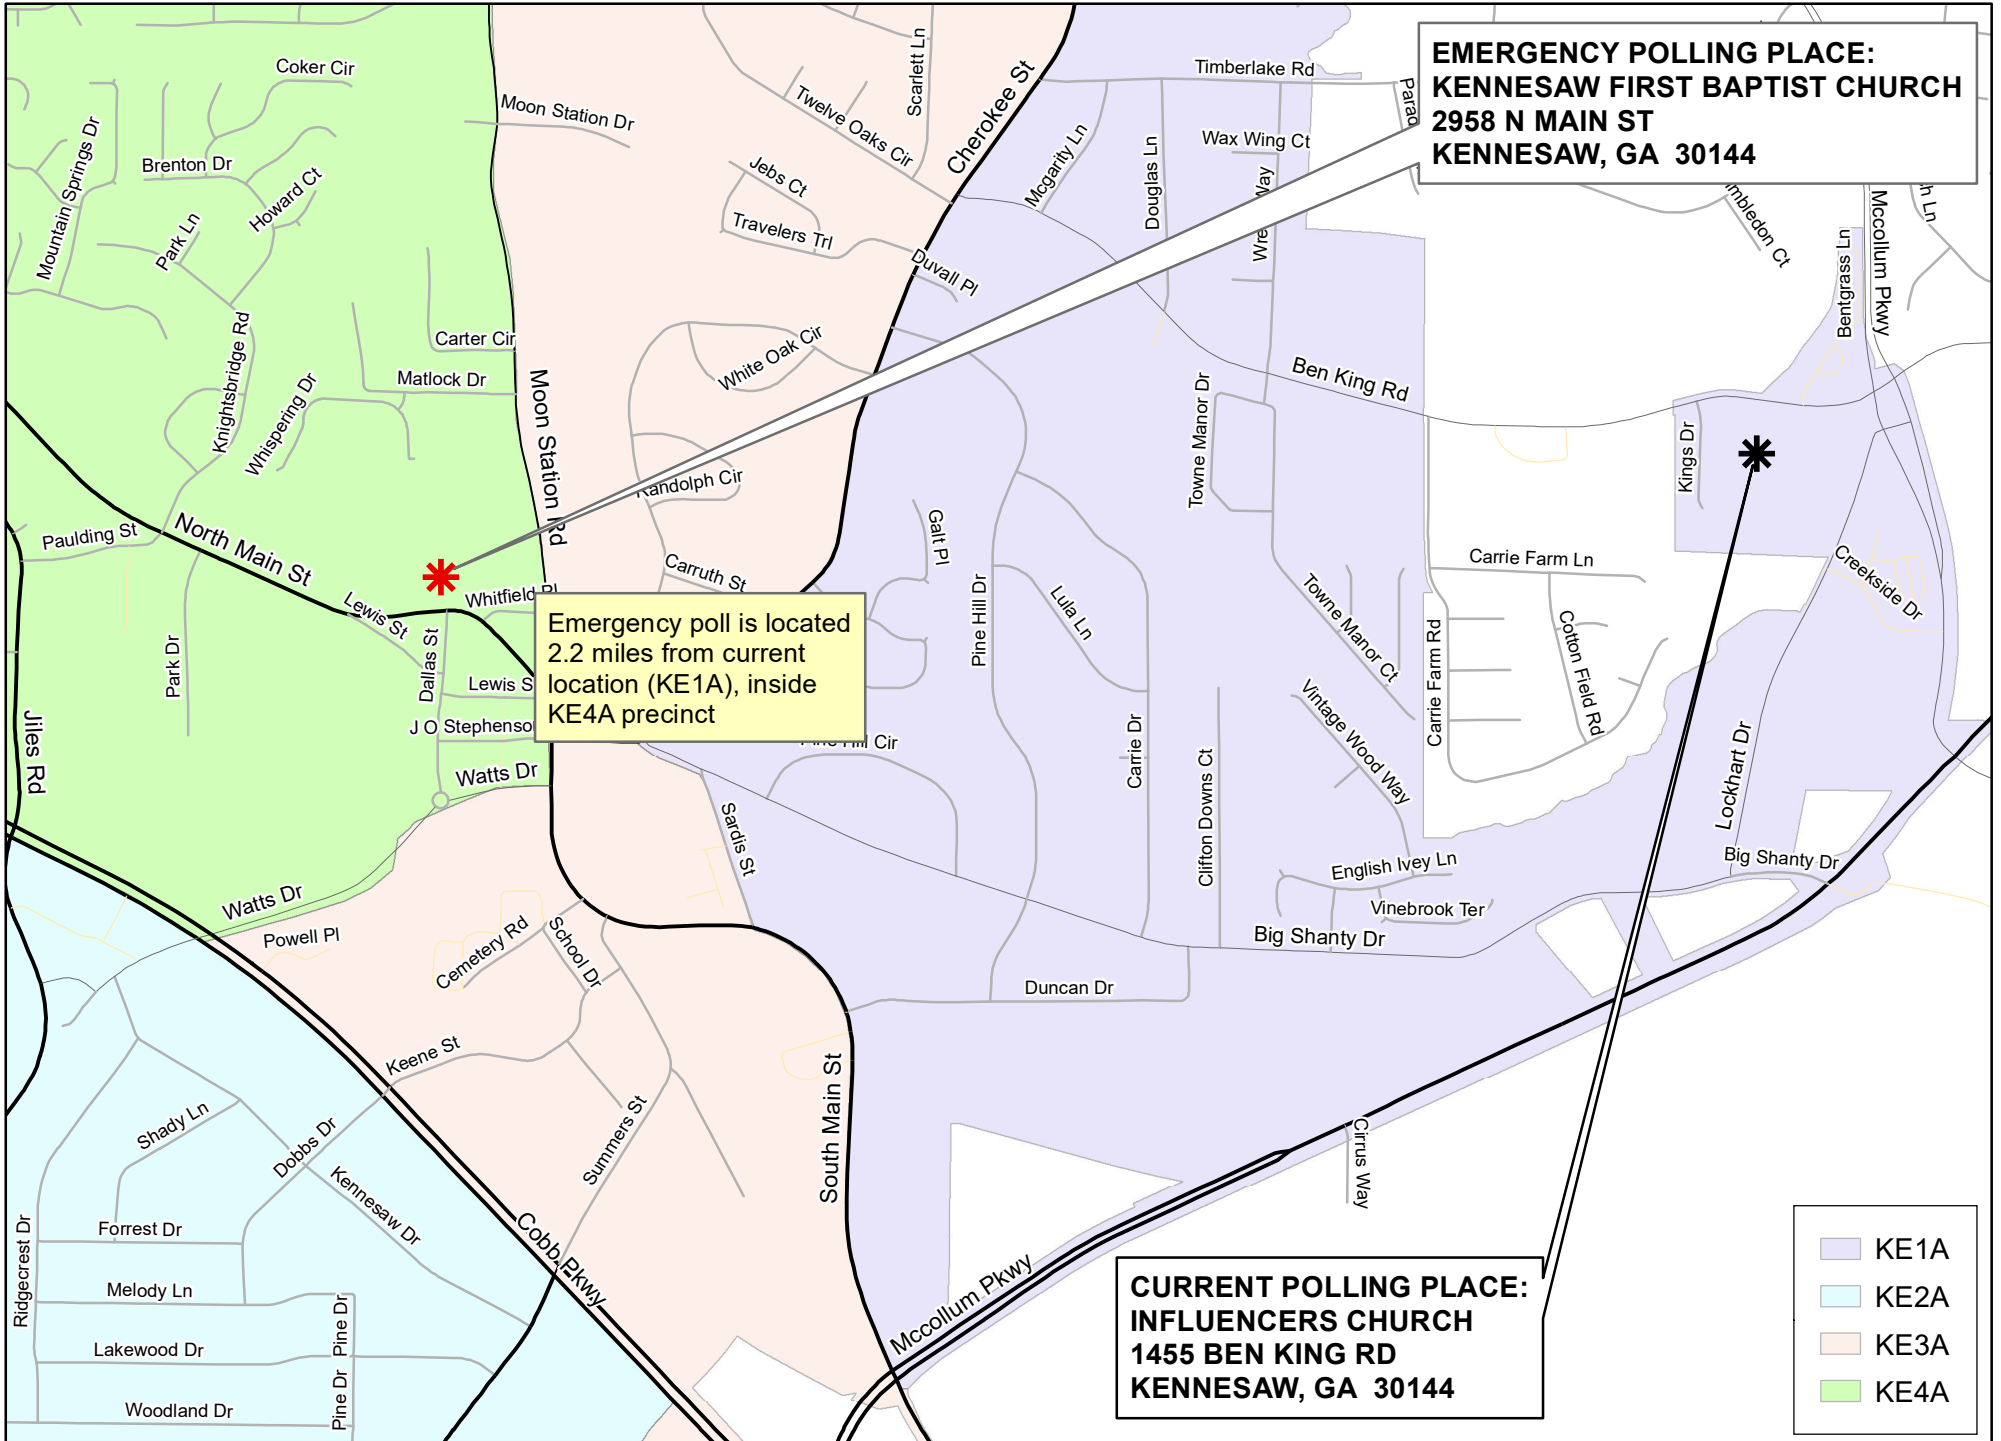

**KENNESAW 1A
(KE1A)**

Emergency Polling Place Change - Effective November 3, 2020

*** CURRENT POLLING PLACE**
*** TEMPORARY POLLING PLACE**

**EMERGENCY POLLING PLACE:
KENNESAW FIRST BAPTIST CHURCH
2958 N MAIN ST
KENNESAW, GA 30144**

Emergency poll is located
2.2 miles from current
location (KE1A), inside
KE4A precinct

**CURRENT POLLING PLACE:
INFLUENCERS CHURCH
1455 BEN KING RD
KENNESAW, GA 30144**

- KE1A
- KE2A
- KE3A
- KE4A