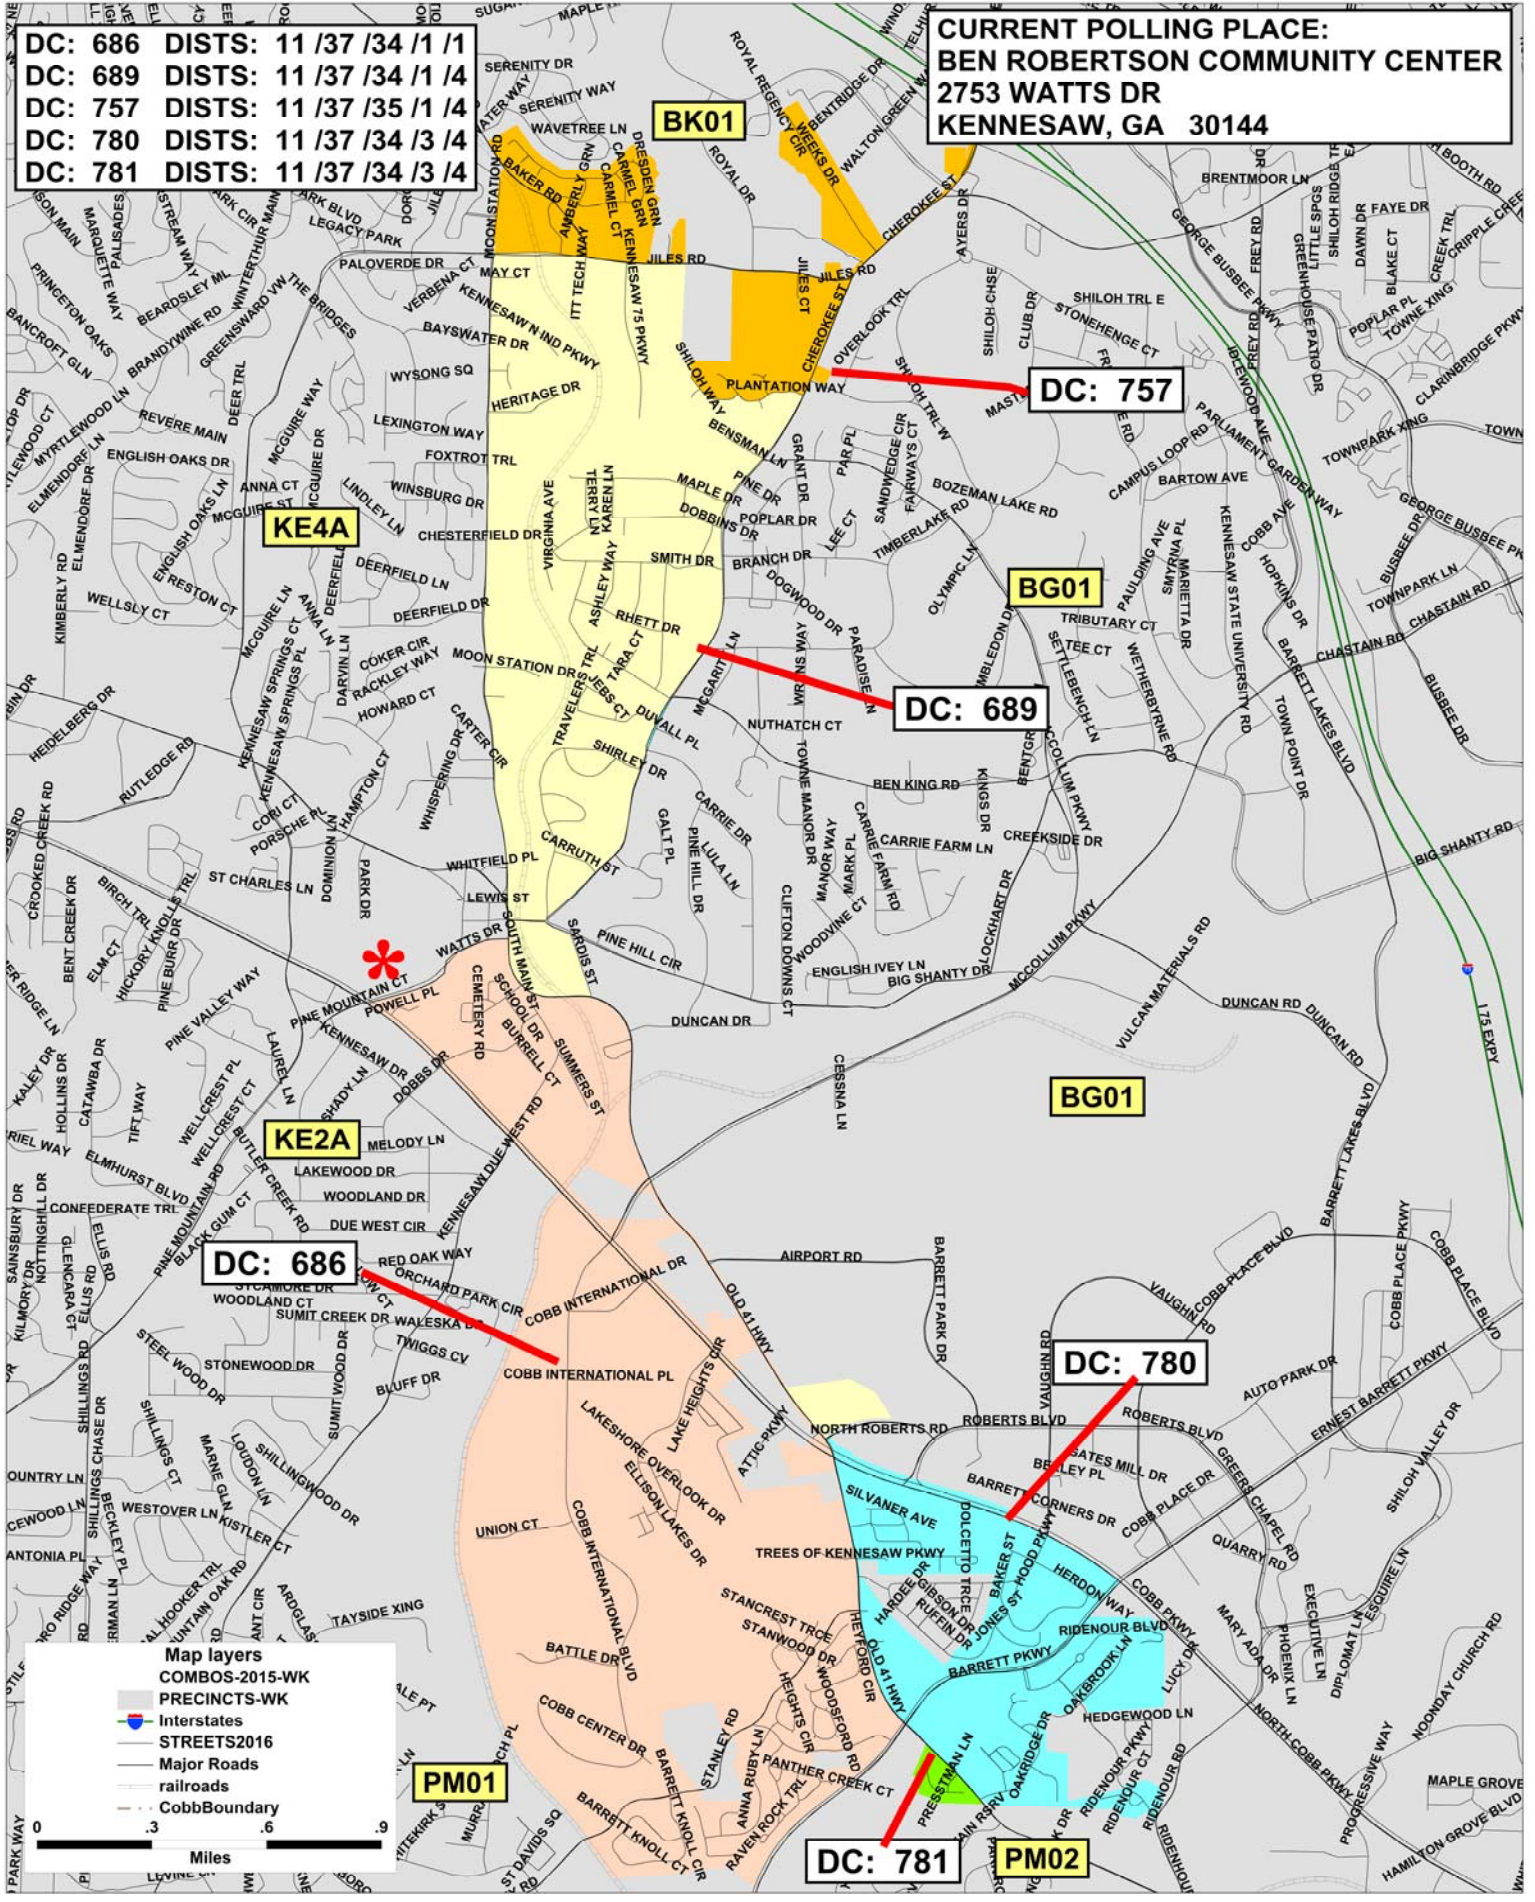

DC: 686	DISTS: 11 /37 /34 /1 /1
DC: 689	DISTS: 11 /37 /34 /1 /4
DC: 757	DISTS: 11 /37 /35 /1 /4
DC: 780	DISTS: 11 /37 /34 /3 /4
DC: 781	DISTS: 11 /37 /34 /3 /4

CURRENT POLLING PLACE:
BEN ROBERTSON COMMUNITY CENTER
2753 WATTS DR
KENNESAW, GA 30144

Map layers

- COMBOS-2015-WK
- PRECINCTS-WK
-  Interstates
-  STREETS2016
-  Major Roads
-  railroads
-  CobbBoundary

0 0.3 0.6 0.9
Miles