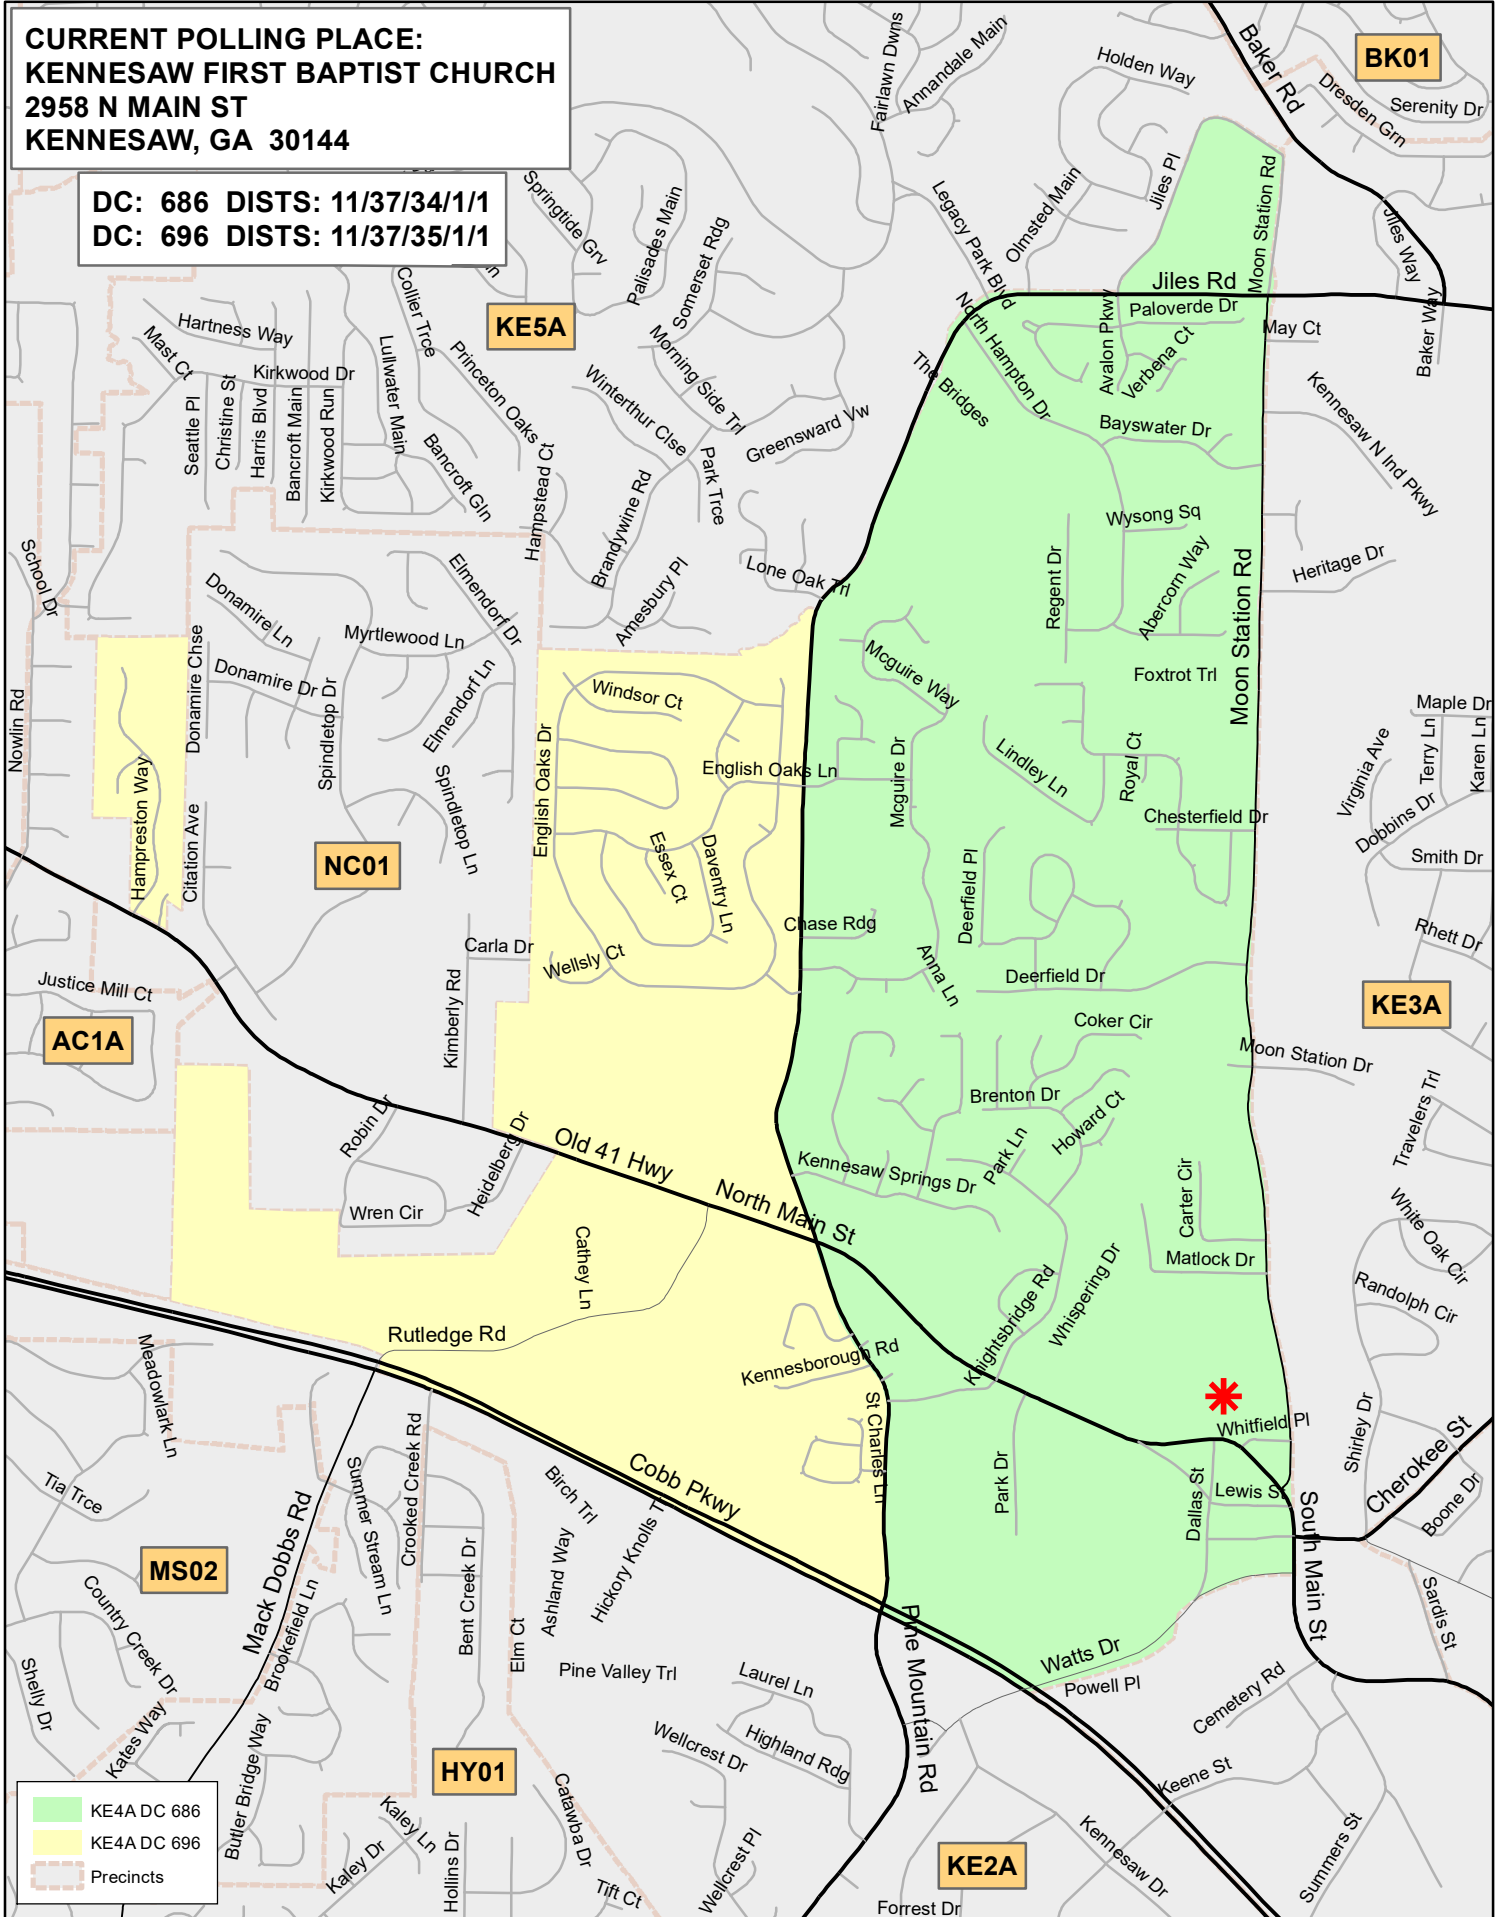

CURRENT POLLING PLACE:
KENNESAW FIRST BAPTIST CHURCH
2958 N MAIN ST
KENNESAW, GA 30144

DC: 686 DISTS: 11/37/34/1/1
DC: 696 DISTS: 11/37/35/1/1

	KE4A DC 686
	KE4A DC 696
	Precincts