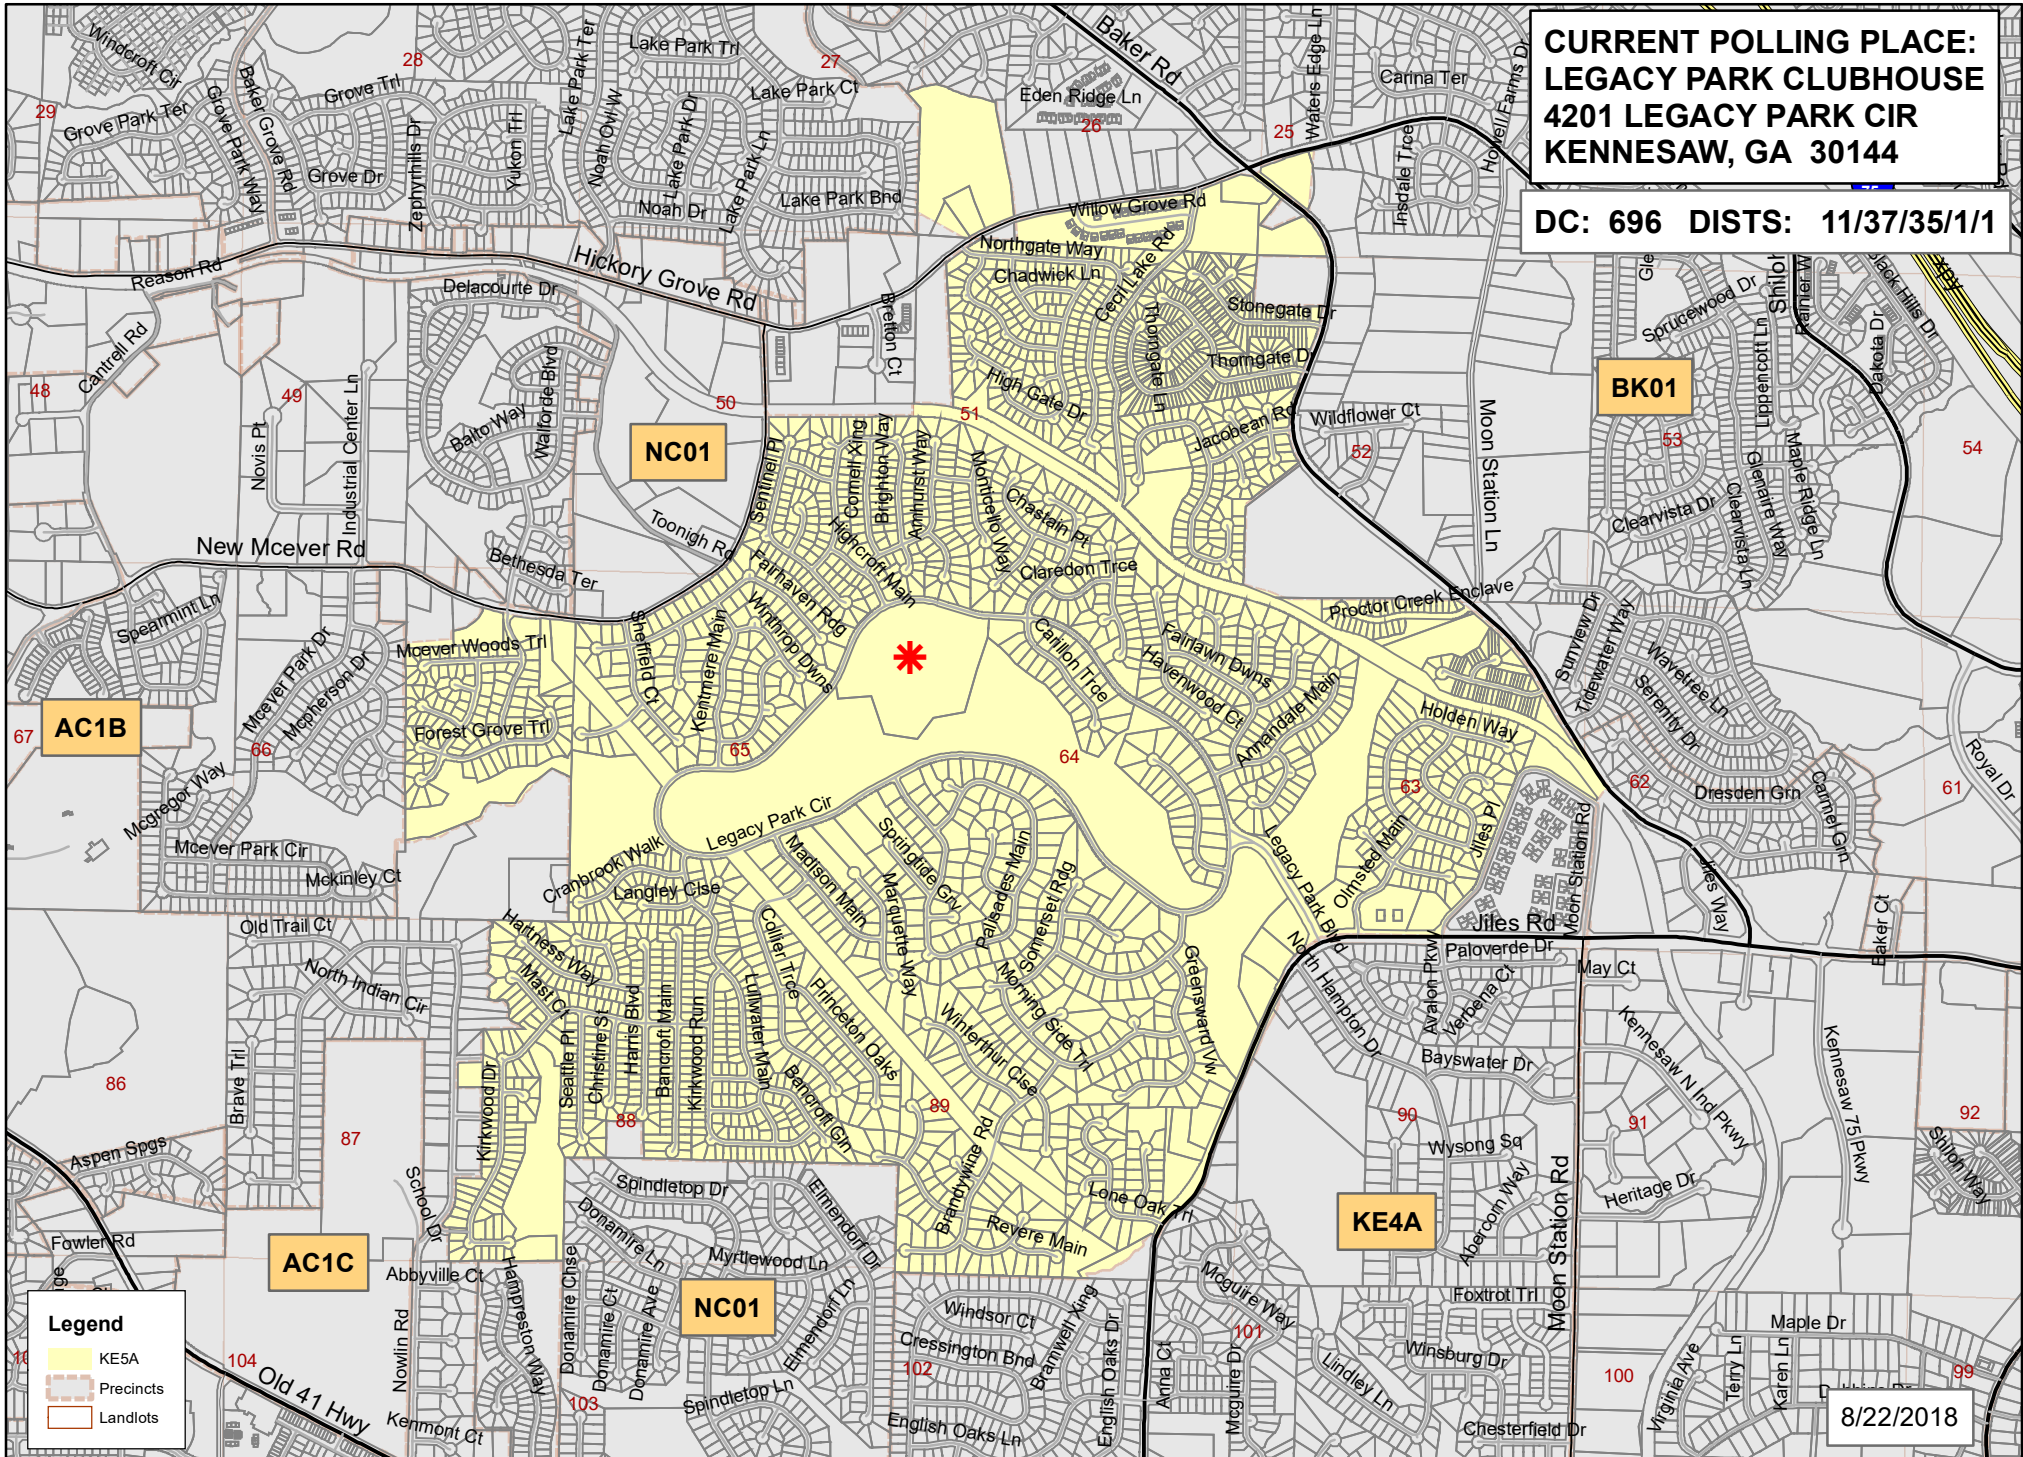

**KENNESAW 5A
(KE5A)**

**KEY: DC: DISTRICT COMBO
DISTS: CONG/SENATE/HOUSE/COMM/SCHBD**

**✳ POLLING
PLACE**

**CURRENT POLLING PLACE:
LEGACY PARK CLUBHOUSE
4201 LEGACY PARK CIR
KENNESAW, GA 30144**

DC: 696 DISTS: 11/37/35/1/1

Legend

- KE5A
- Precincts
- Landlots

8/22/2018