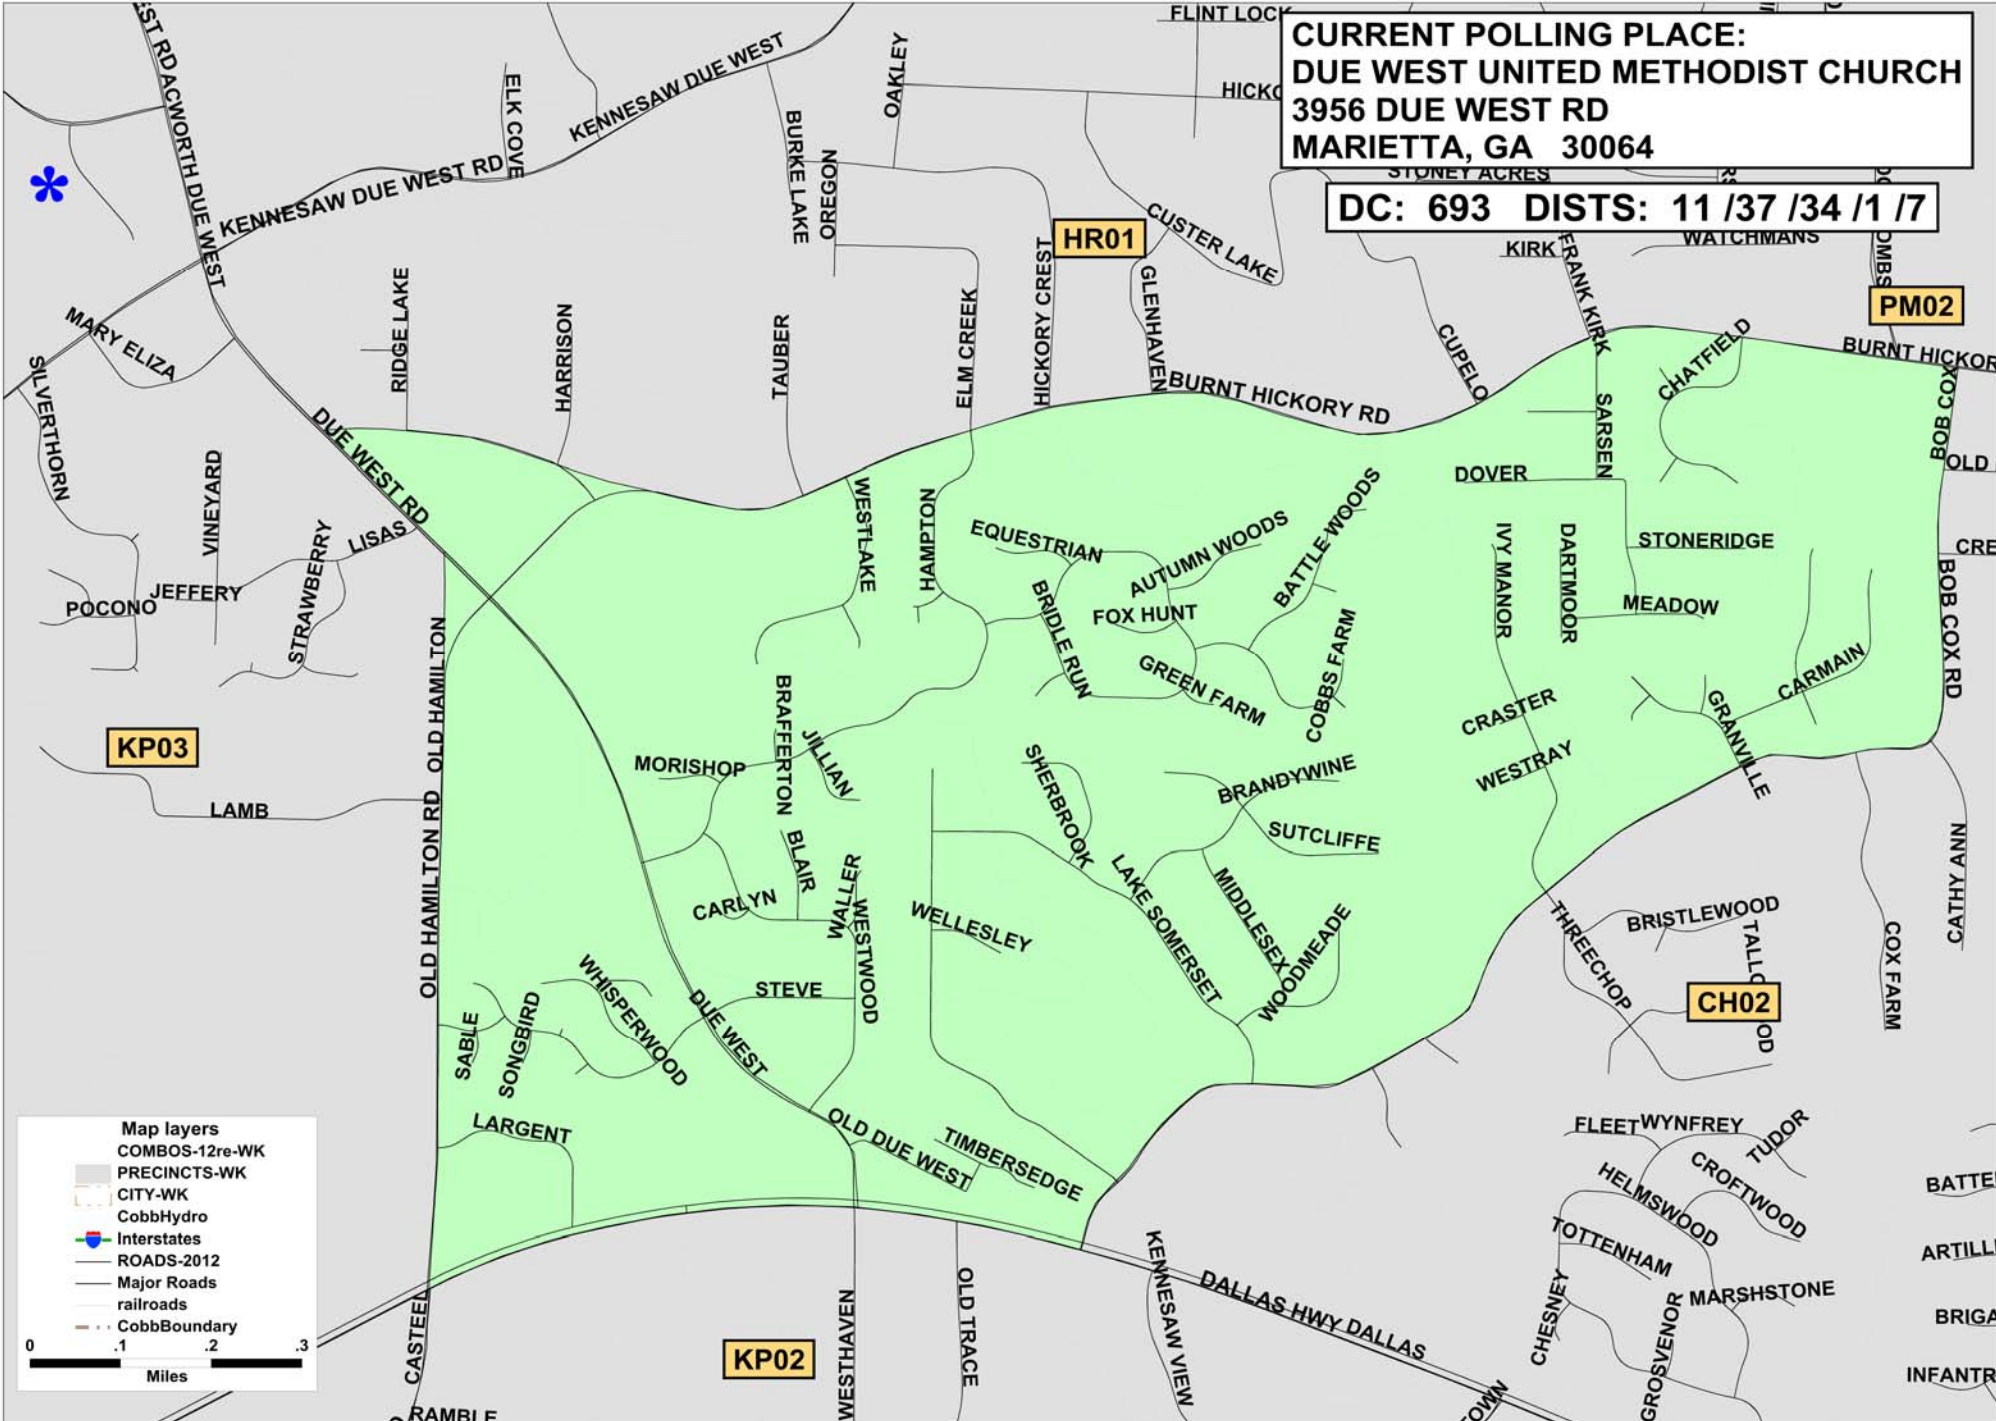

KEMP 01
(KP01)

KEY: DC: DISTRICT COMBO
DISTS: CONG /SENATE /HOUSE /COMM /SCHBD

 POLLING PLACE

MAY 30 12

CURRENT POLLING PLACE:
DUE WEST UNITED METHODIST CHURCH
3956 DUE WEST RD
MARIETTA, GA 30064

DC: 693 DISTS: 11 /37 /34 /1 /7

Map layers

- COMBOS-12re-WK
- PRECINCTS-WK
- CITY-WK
- CobbHydro
- Interstates
- ROADS-2012
- Major Roads
- railroads
- CobbBoundary

0 .1 .2 .3
Miles