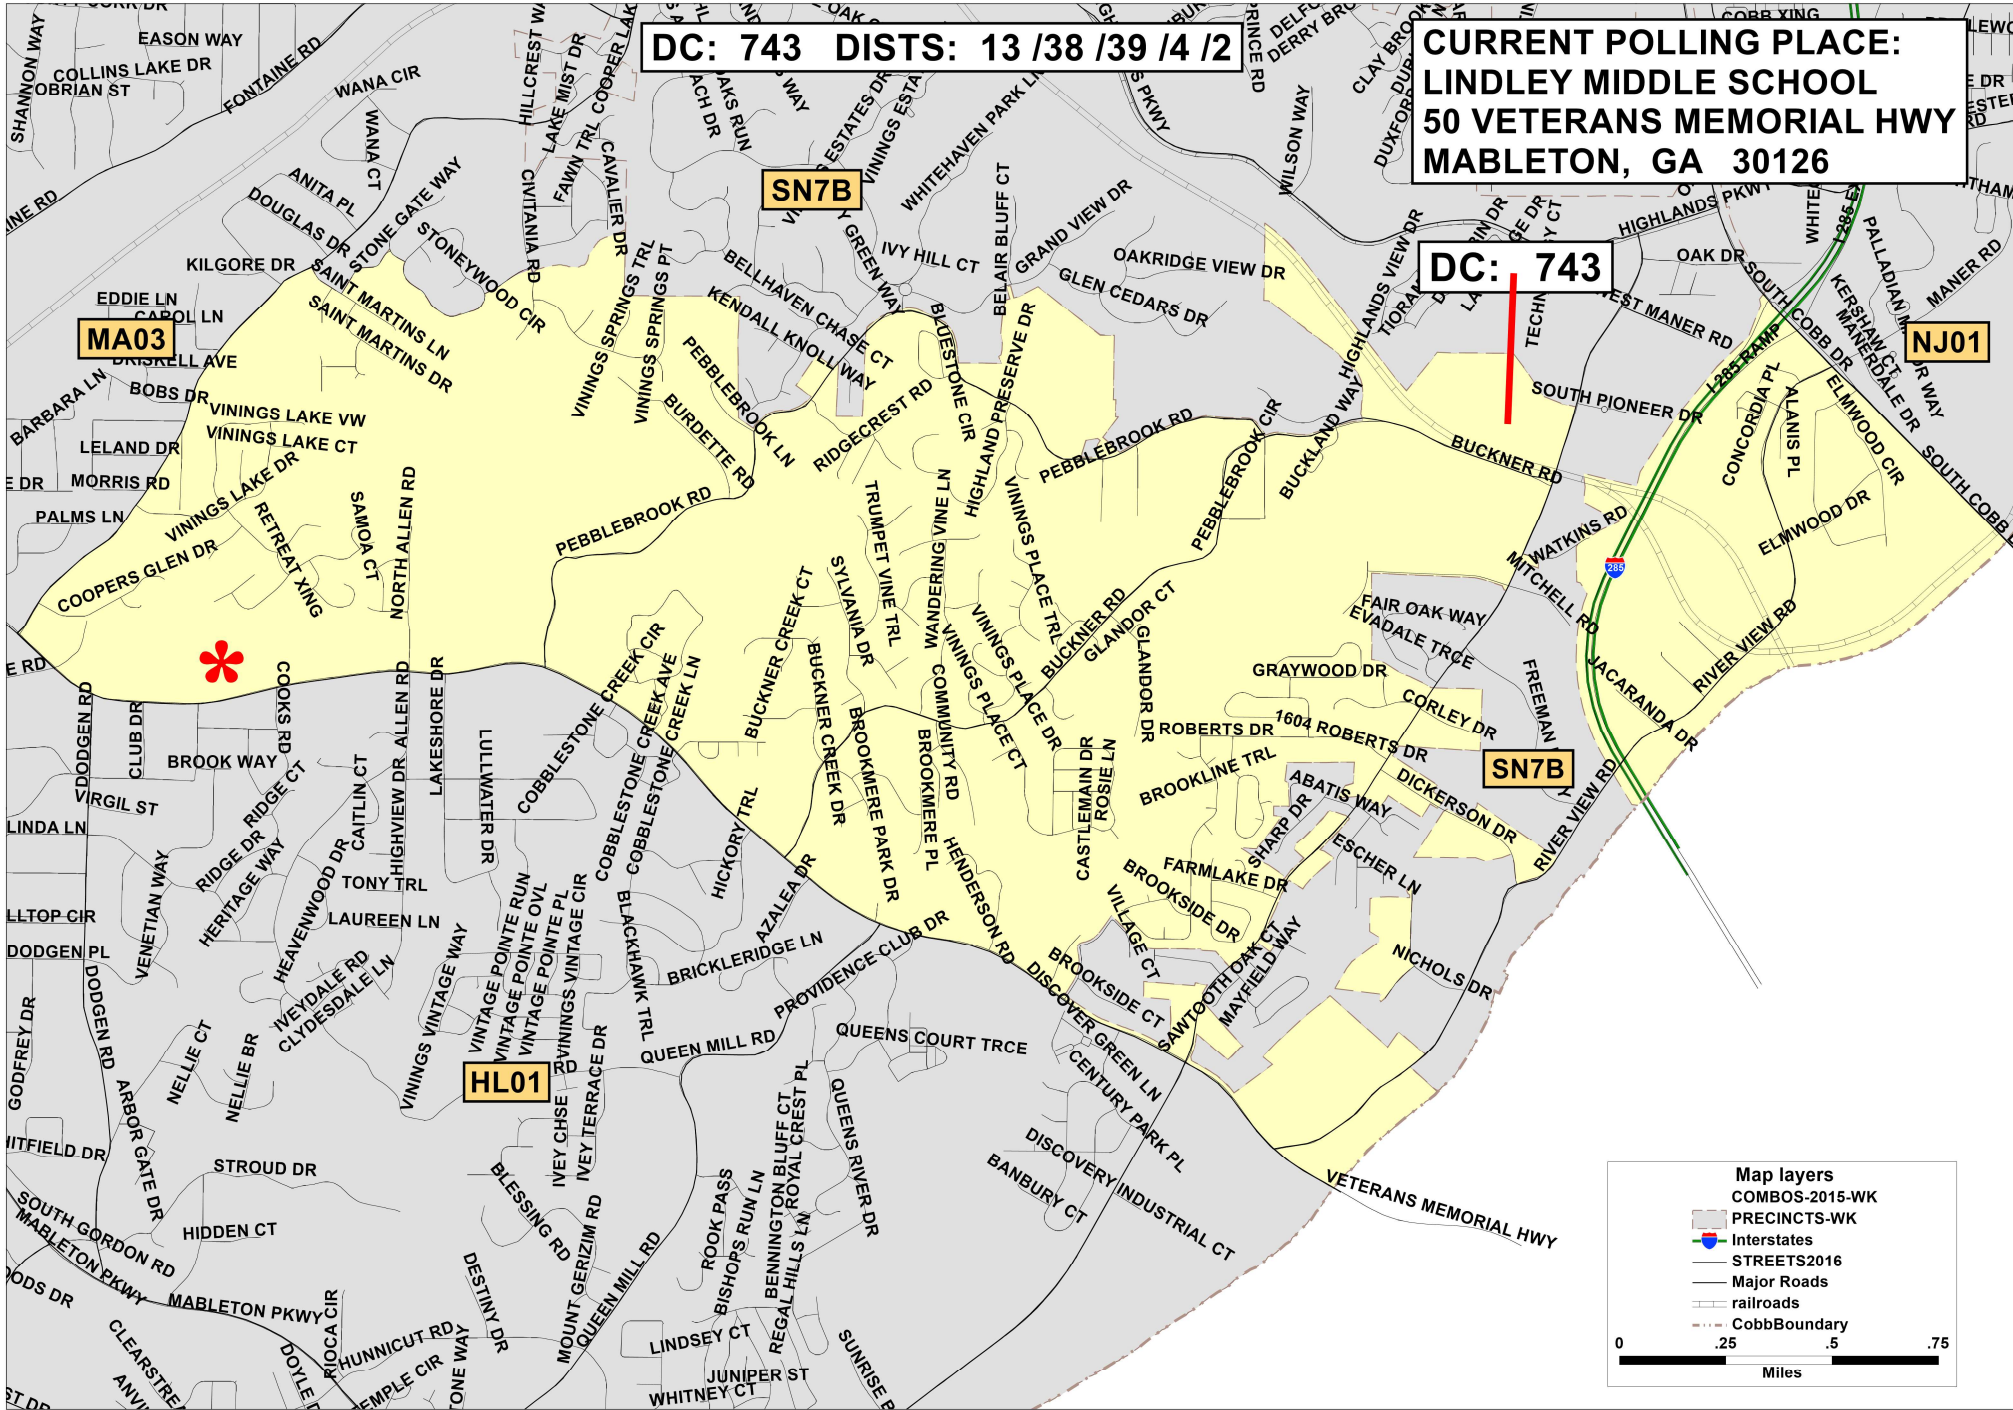

LINDLEY 01
(LI01)

KEY: DC: DISTRICT COMBO
DISTS: CONG /SENATE /HOUSE /COMM /SCHBD

 POLLING PLACE
FEB 20 2018

DC: 743 DISTS: 13 /38 /39 /4 /2

CURRENT POLLING PLACE:
LINDLEY MIDDLE SCHOOL
50 VETERANS MEMORIAL HWY
MABLETON, GA 30126

DC: 743

SN7B

MA03

NJ01

SN7B

HL01

Map layers
COMBOS-2015-WK
PRECINCTS-WK
Interstates
STREETS2016
Major Roads
railroads
CobbBoundary

0 .25 .5 .75
Miles