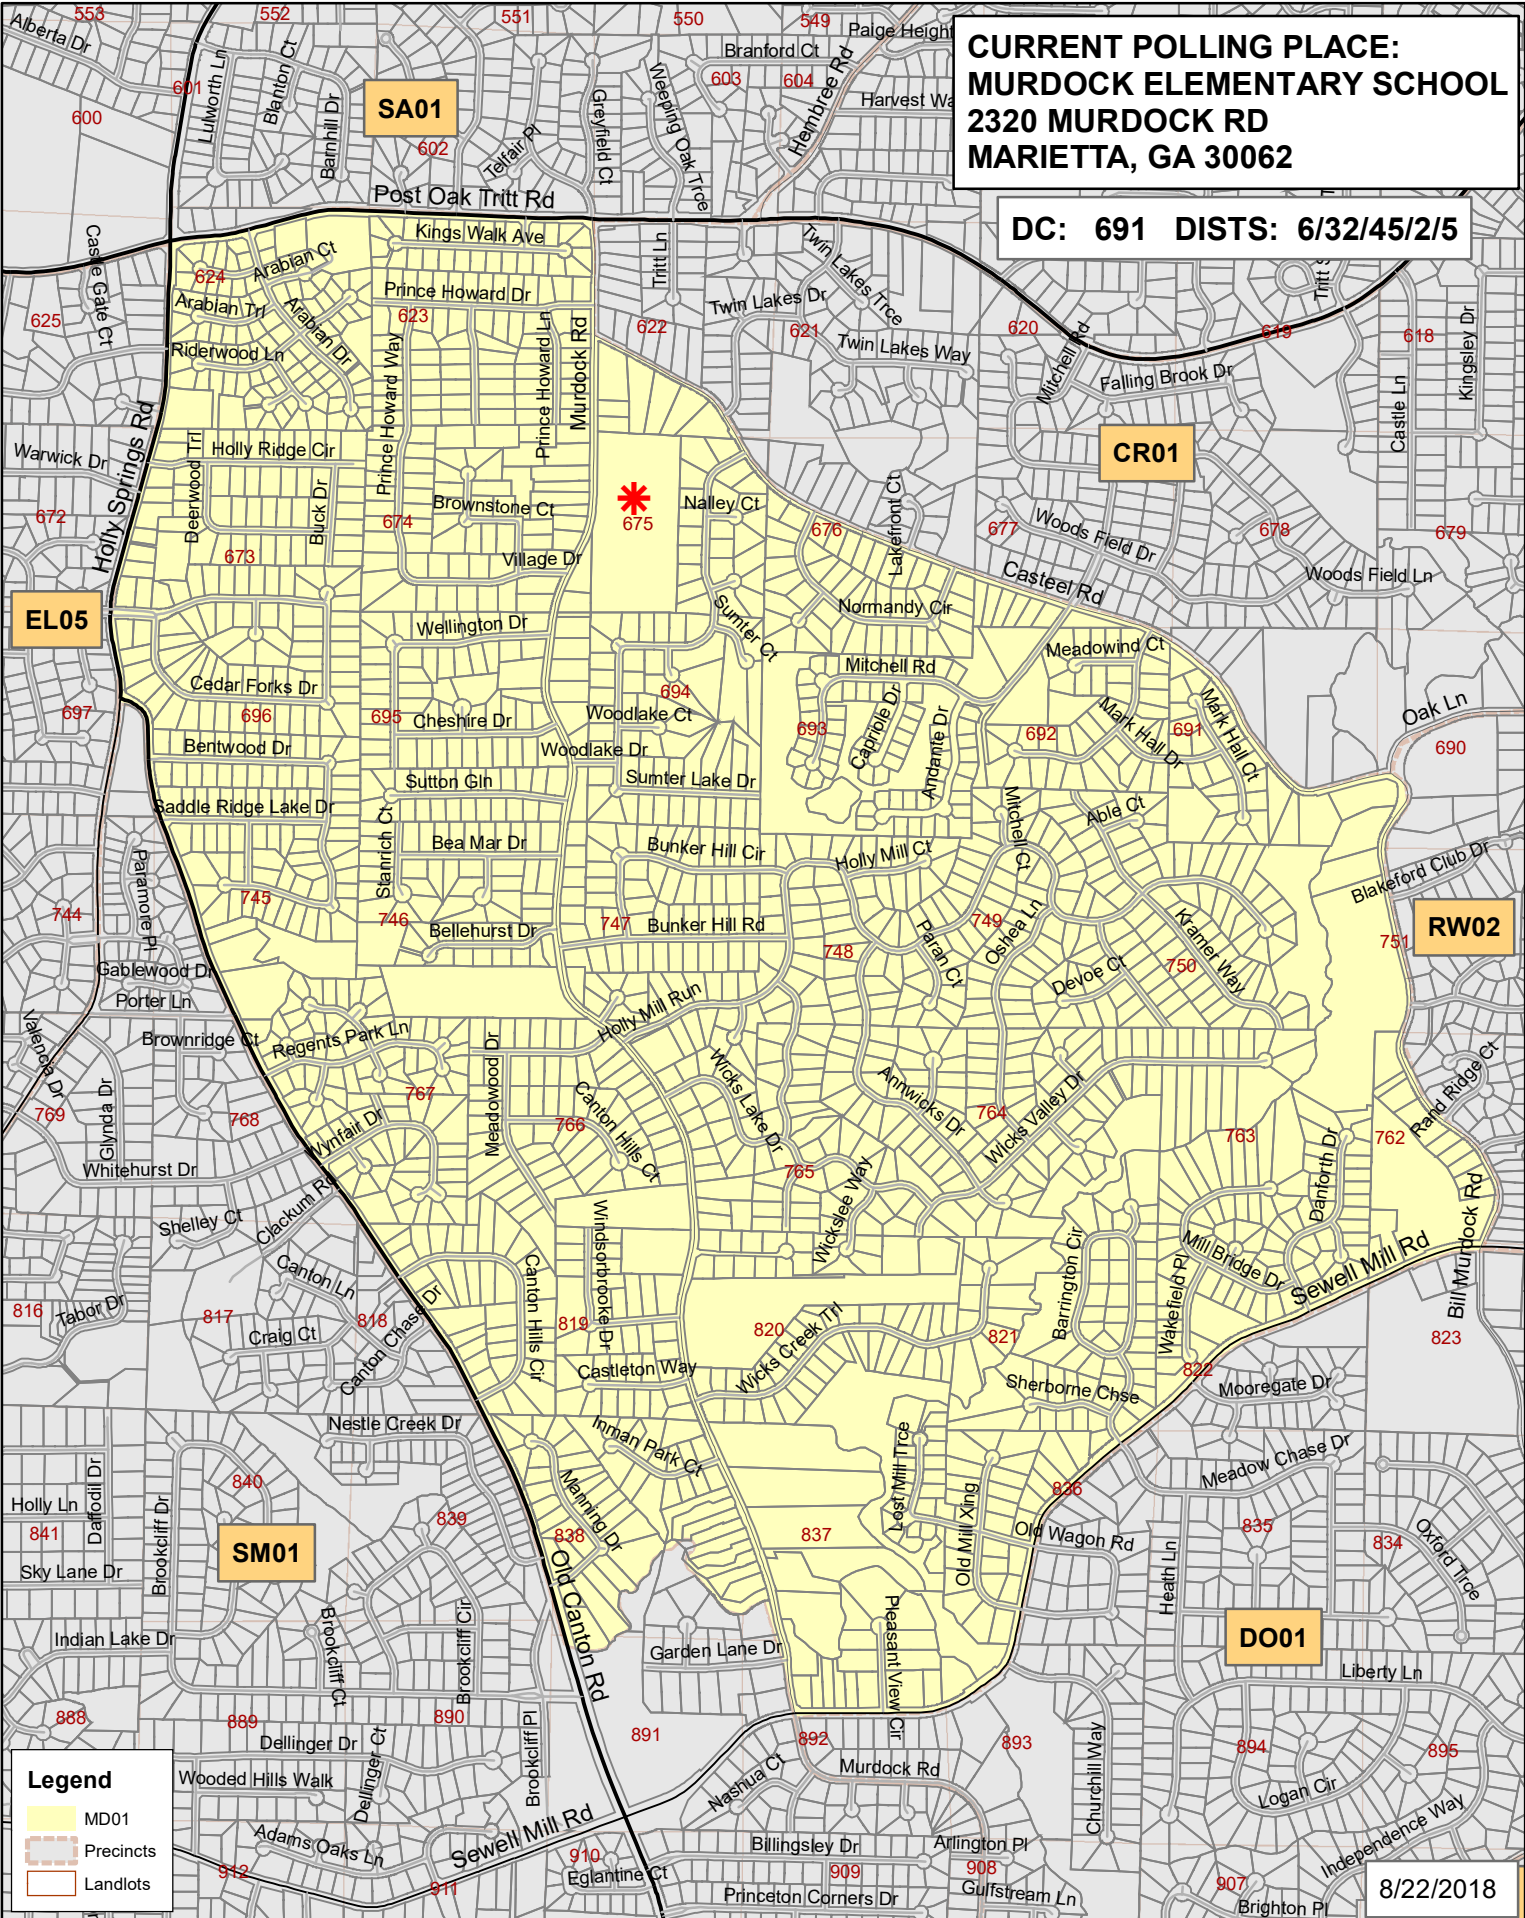

**MURDOCK 01
(MD01)**

**KEY: DC: DISTRICT COMBO
DISTS: CONG/SENATE/HOUSE/COMM/SCHBD**

*** POLLING PLACE**

**CURRENT POLLING PLACE:
MURDOCK ELEMENTARY SCHOOL
2320 MURDOCK RD
MARIETTA, GA 30062**

DC: 691 DISTS: 6/32/45/2/5

Legend

- MD01
- Precincts
- Landlots

8/22/2018