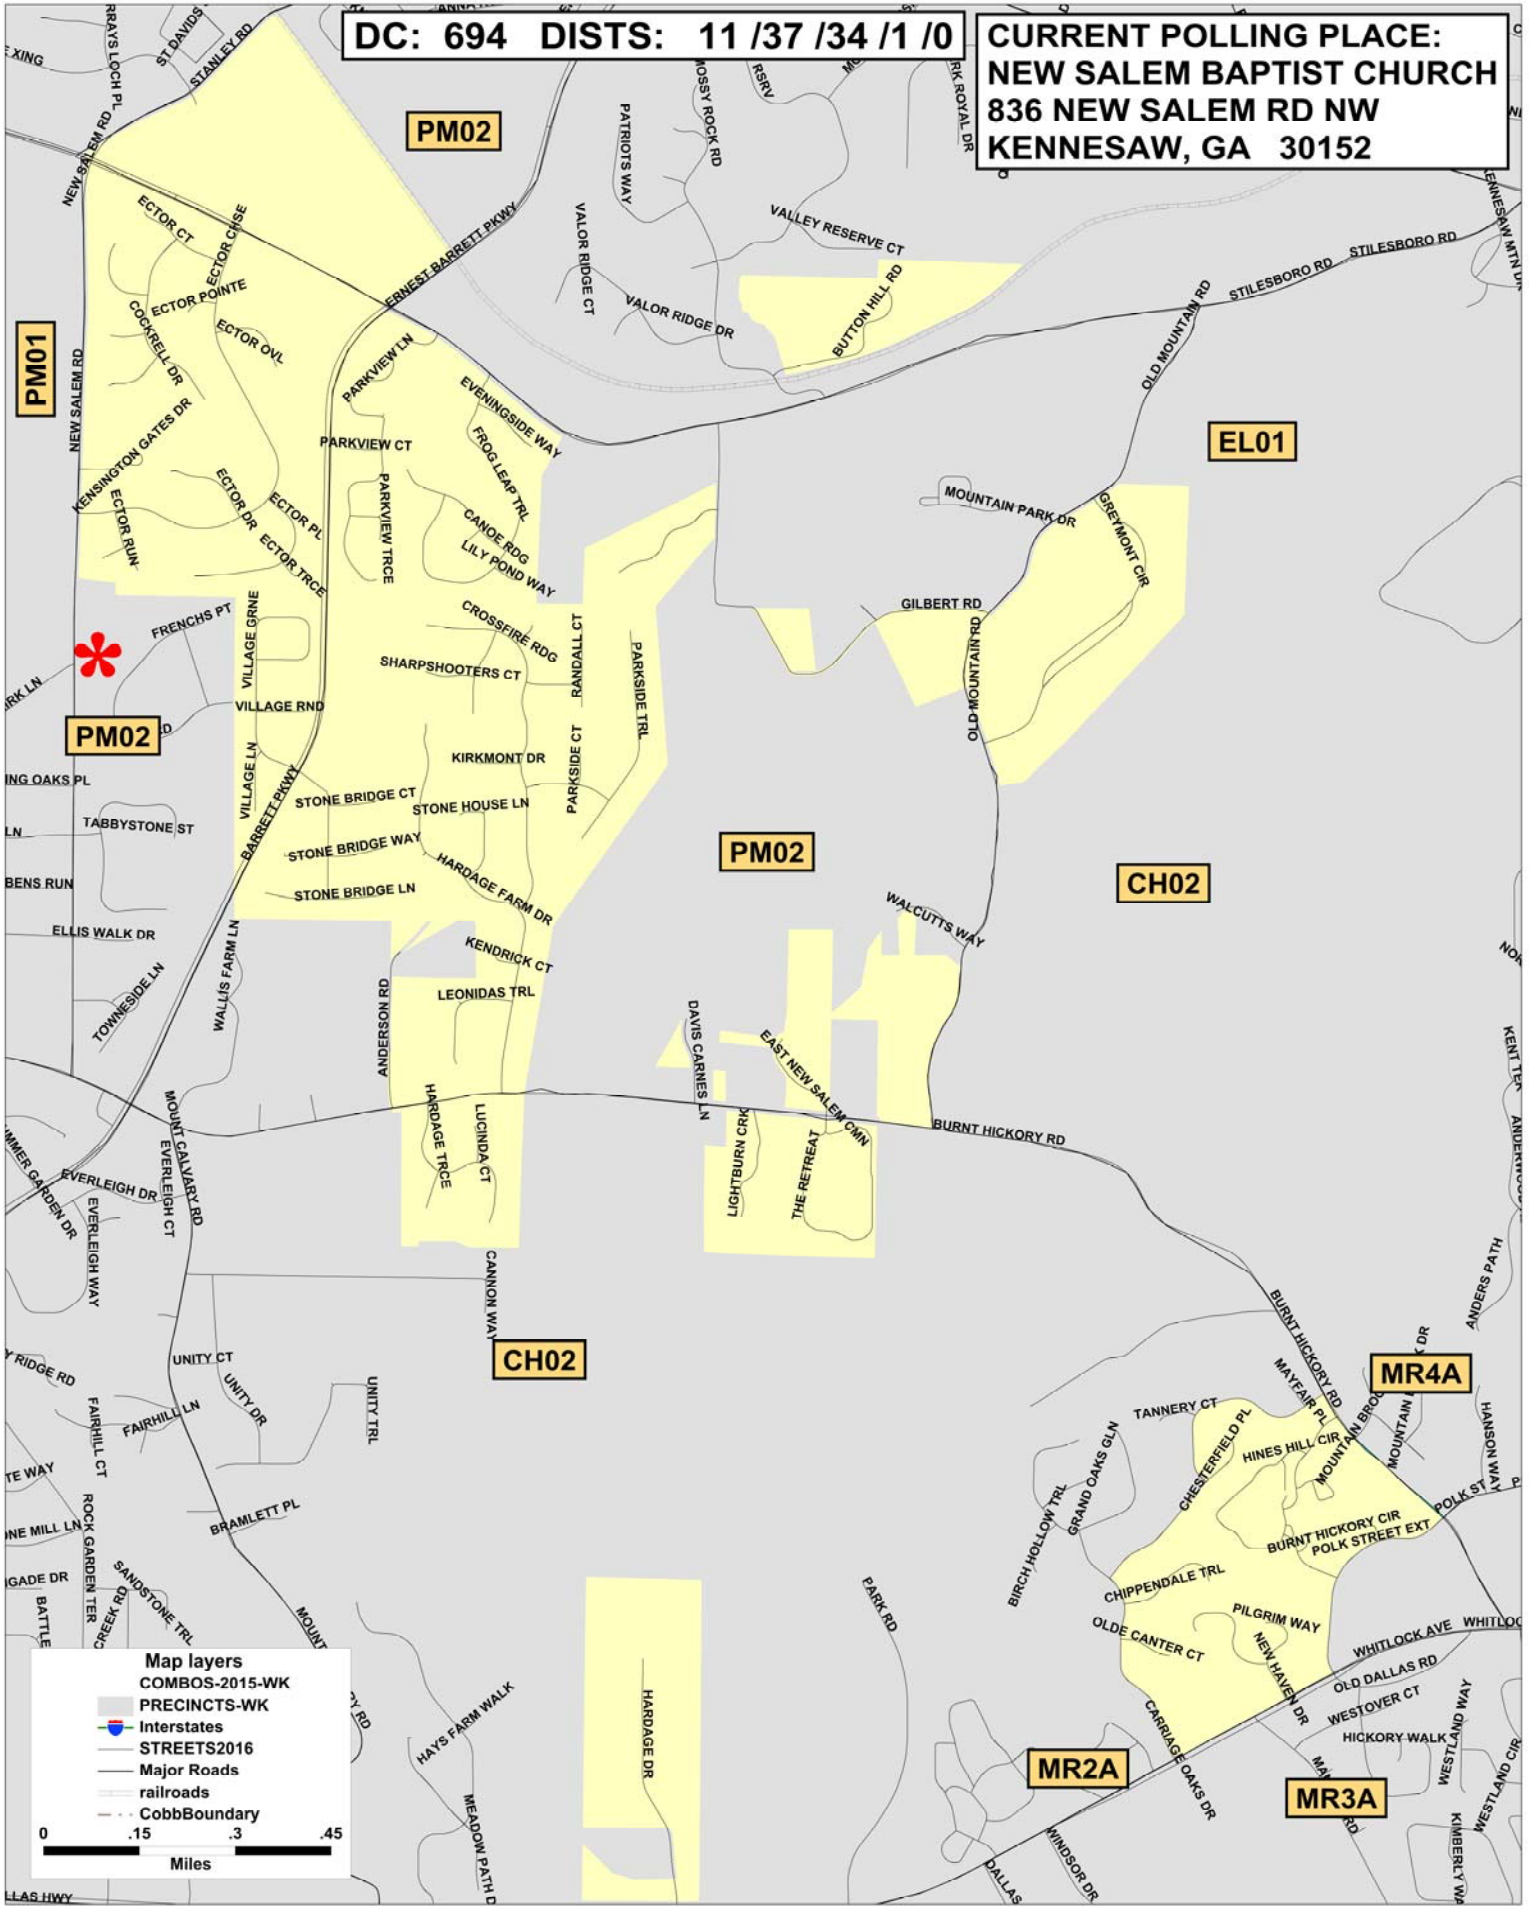

**MARIETTA 4C
(MR4C)**

**KEY: DC: DISTRICT COMBO
DISTS: CONG /SENATE /HOUSE /COMM /SCHBD**

SEPT 14 2016

DC: 694 DISTS: 11 /37 /34 /1 /0

**CURRENT POLLING PLACE:
NEW SALEM BAPTIST CHURCH
836 NEW SALEM RD NW
KENNESAW, GA 30152**

Map layers

- COMBOS-2015-WK
- PRECINCTS-WK
- Interstates
- STREETS2016
- Major Roads
- railroads
- CobbBoundary

0 .15 .3 .45
Miles