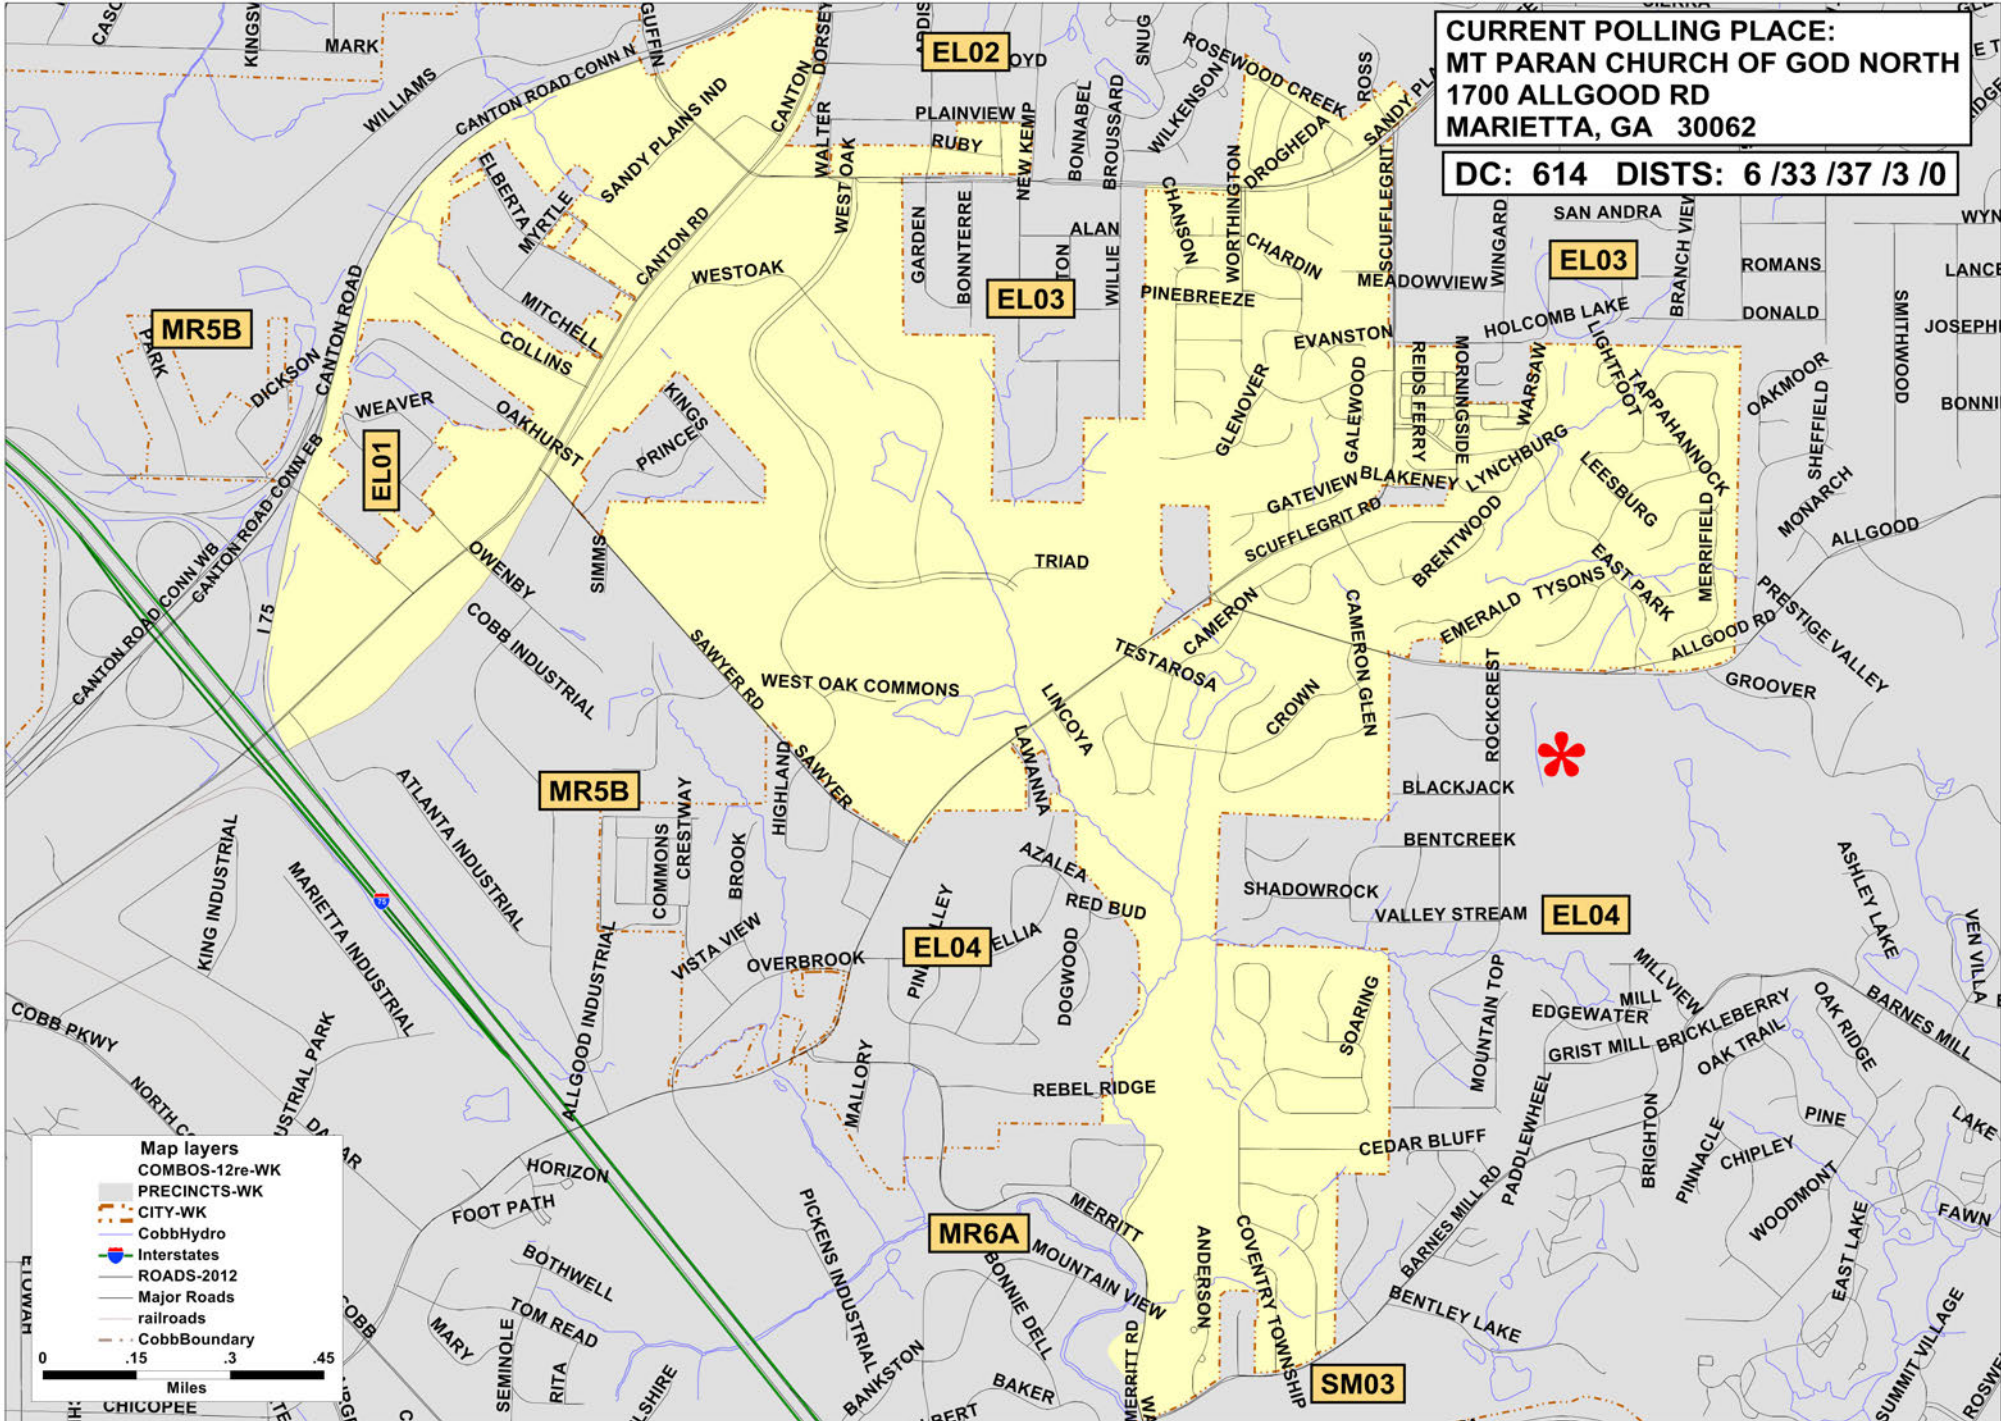

**MARIETTA 6B
(MR6B)**

**KEY: DC: DISTRICT COMBO
DISTS: CONG /SENATE /HOUSE /COMM /SCHBD**

 **POLLING PLACE**

APRIL 1 14

**CURRENT POLLING PLACE:
MT PARAN CHURCH OF GOD NORTH
1700 ALLGOOD RD
MARIETTA, GA 30062**

DC: 614 DISTS: 6 /33 /37 /3 /10

Map layers

- COMBOS-12re-WK
- PRECINCTS-WK
- CITY-WK
- CobbHydro
- Interstates
- ROADS-2012
- Major Roads
- railroads
- CobbBoundary

0 .15 .3 .45
Miles