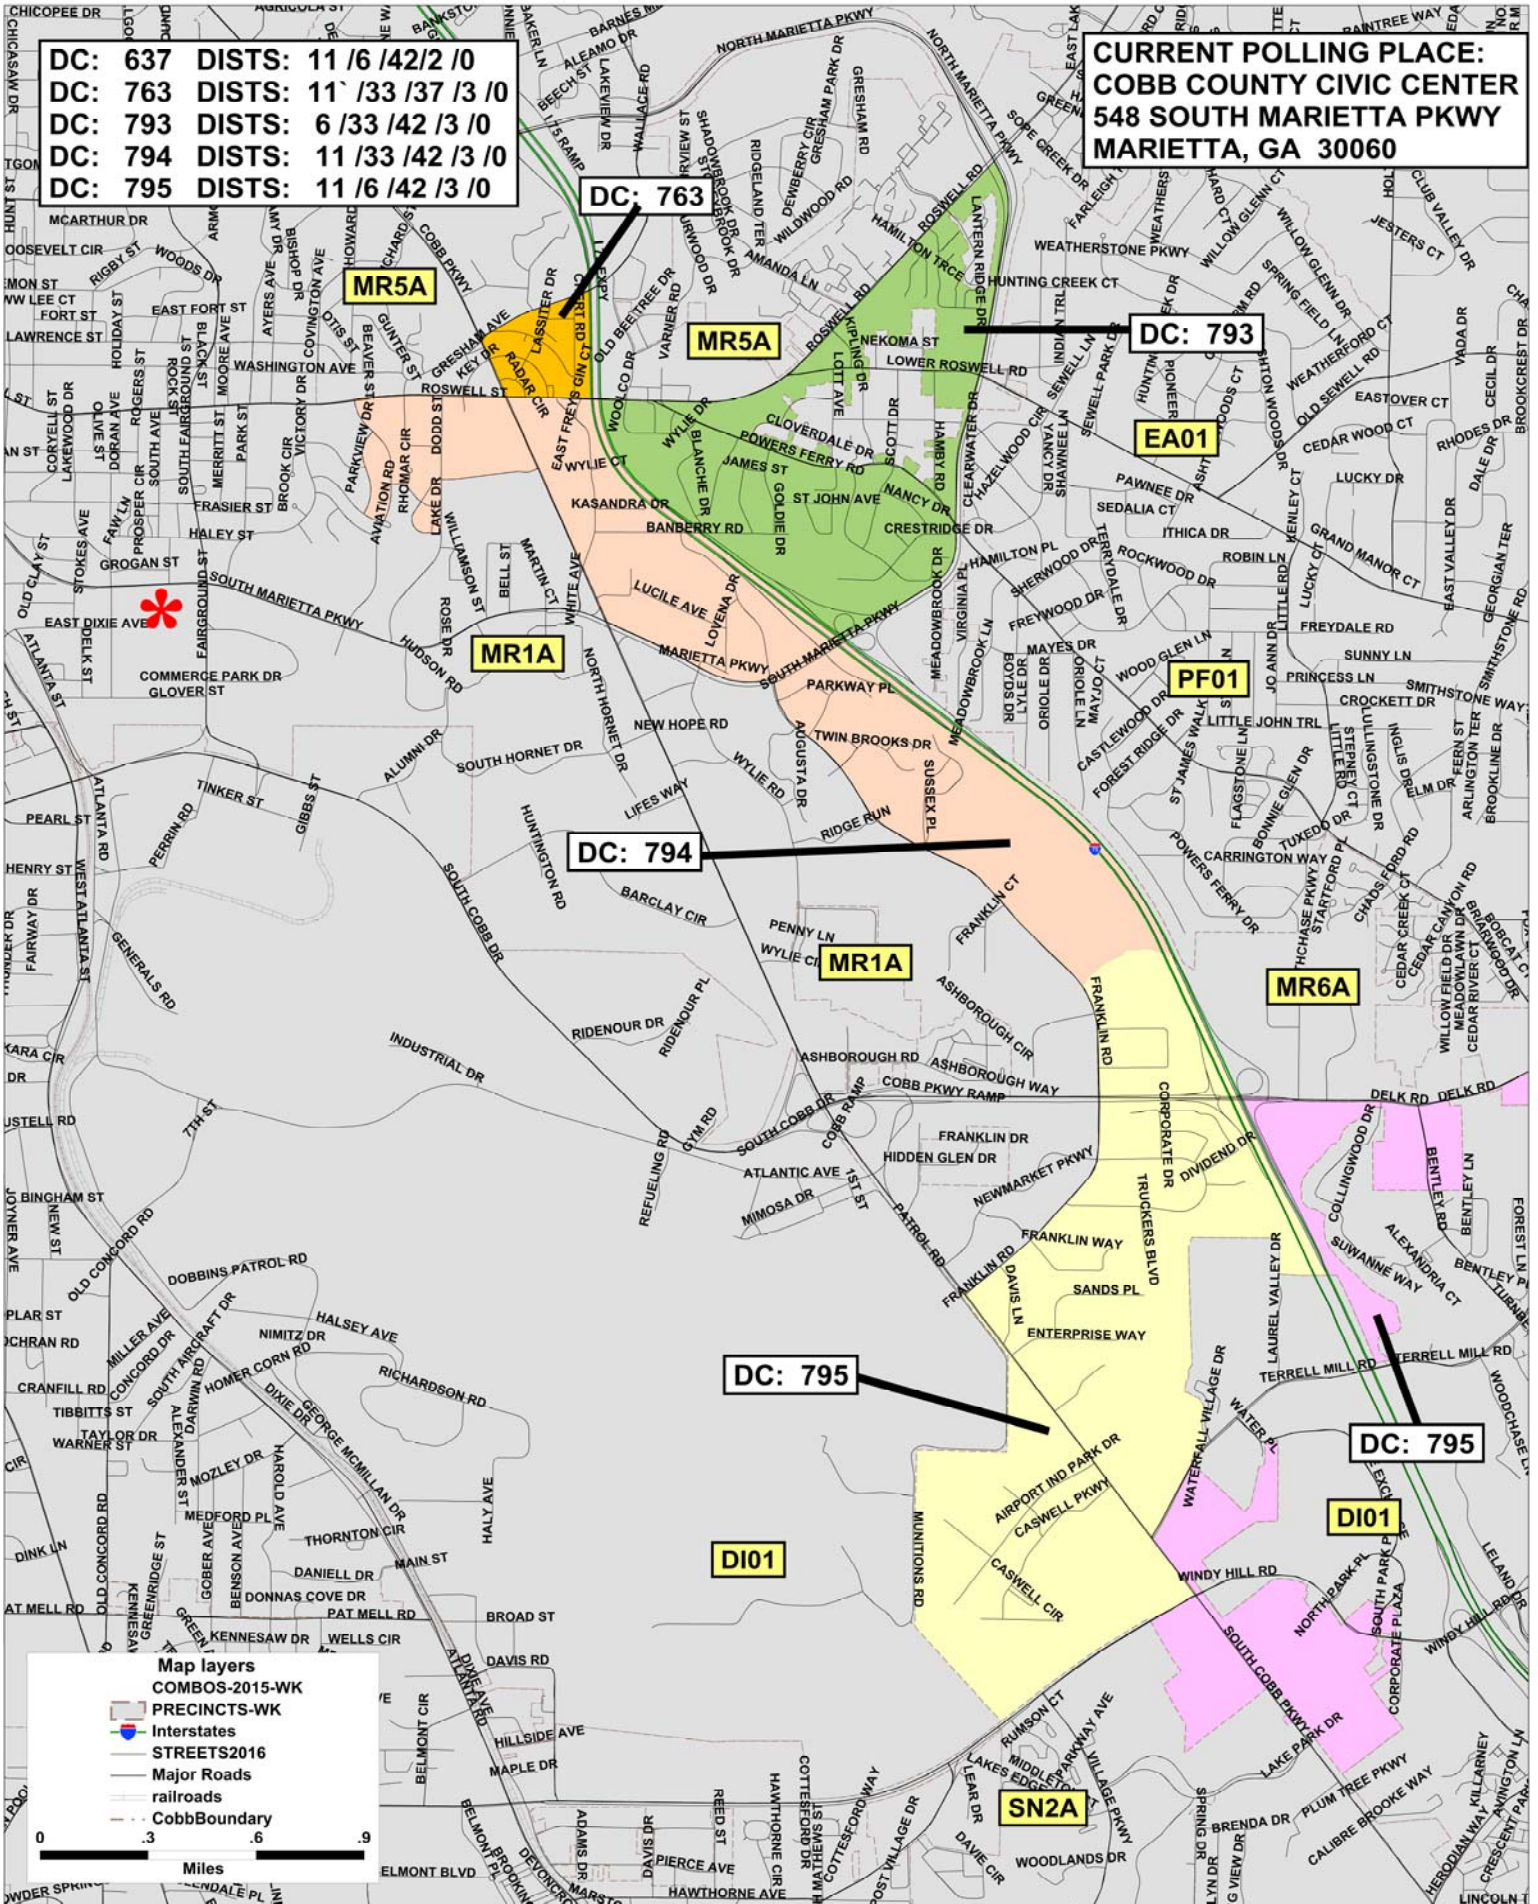

**MARIETTA 7A
(MR7A)**

KEY: DC: DISTRICT COMBO
DISTS: CONG /SENAT /HOUSE /COMM/SCHBRD

POLLING PLACE

JULY 25 17

DC: 637	DISTS: 11 /6 /42/2 /0
DC: 763	DISTS: 11 /33 /37 /3 /0
DC: 793	DISTS: 6 /33 /42 /3 /0
DC: 794	DISTS: 11 /33 /42 /3 /0
DC: 795	DISTS: 11 /6 /42 /3 /0

**CURRENT POLLING PLACE:
COBB COUNTY CIVIC CENTER
548 SOUTH MARIETTA PKWY
MARIETTA, GA 30060**

Map layers

- COMBOS-2015-WK
- PRECINCTS-WK
- Interstates
- STREETS2016
- Major Roads
- railroads
- CobbBoundary

0 .3 .6 .9
Miles