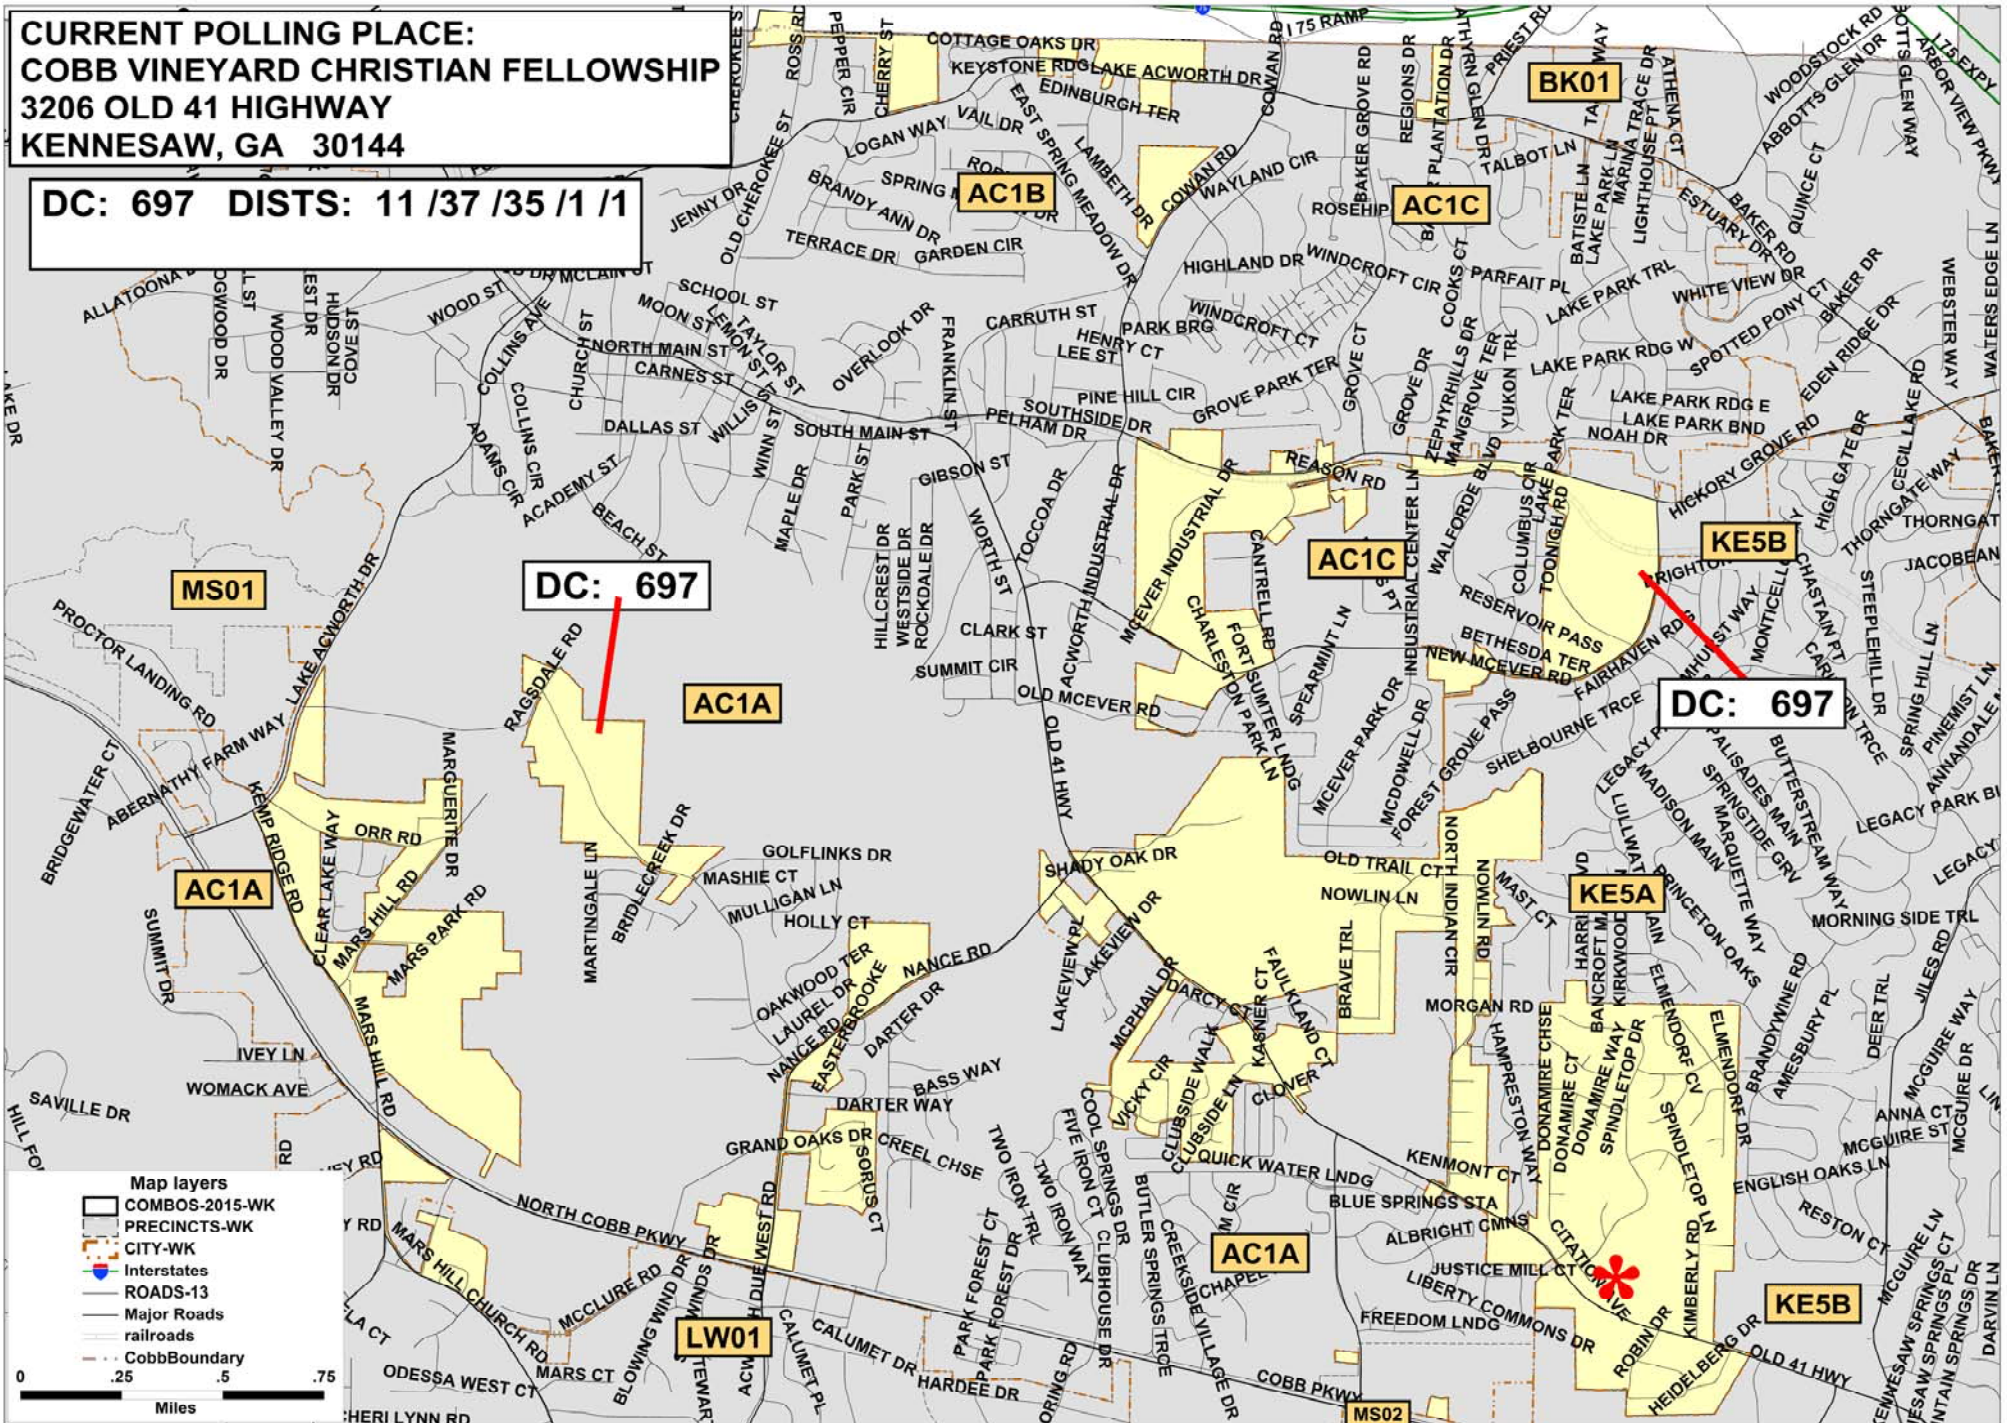

**NORTH COBB 01  
(NC01)**

**KEY: DC: DISTRICT COMBO  
DISTS: CONG /SENATE /HOUSE /COMM /SCHBD**

OCT 29 15

**CURRENT POLLING PLACE:  
COBB VINEYARD CHRISTIAN FELLOWSHIP  
3206 OLD 41 HIGHWAY  
KENNESAW, GA 30144**

**DC: 697 DISTS: 11 /37 /35 /1 /1**

**Map layers**

- COMBOS-2015-WK
- PRECINCTS-WK
- CITY-WK
- Interstates
- ROADS-13
- Major Roads
- railroads
- CobbBoundary

0 .25 .5 .75 Miles