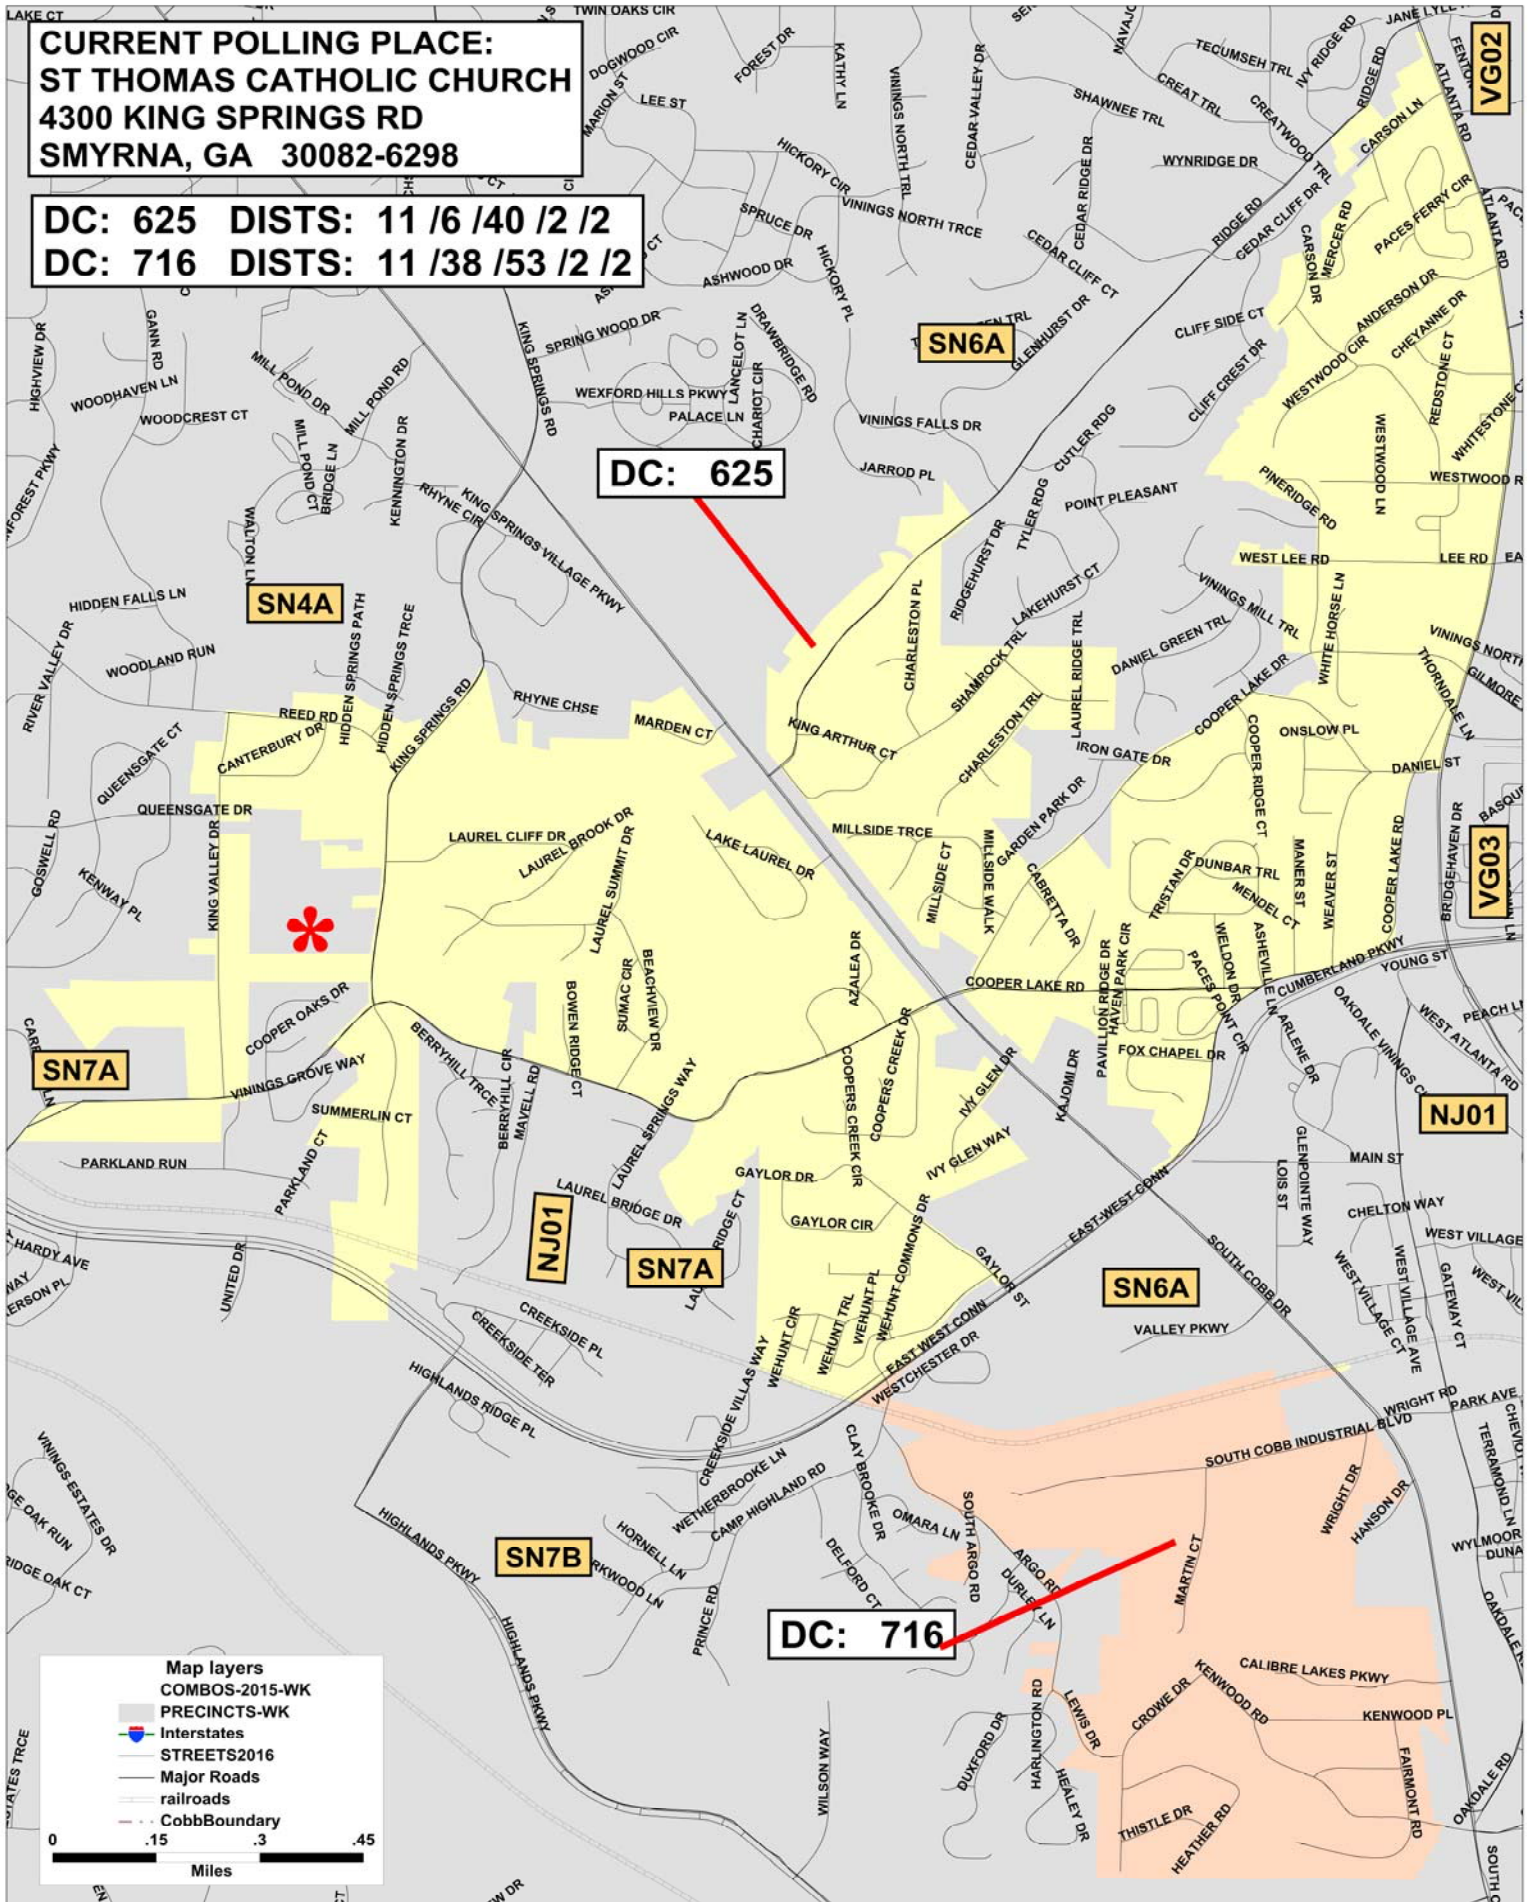

OAKDALE 01
(OK01)

KEY: DC: DISTRICT COMBO
DISTS: CONG /SENATE /HOUSE /COMM /SCHBD

SEPT 14 2016

CURRENT POLLING PLACE:
ST THOMAS CATHOLIC CHURCH
4300 KING SPRINGS RD
SMYRNA, GA 30082-6298

DC: 625 DISTS: 11 /6 /40 /2 /2
DC: 716 DISTS: 11 /38 /53 /2 /2

Map layers

- COMBOS-2015-WK
- PRECINCTS-WK
- Interstates
- STREETS2016
- Major Roads
- railroads
- CobbBoundary

0 .15 .3 .45
Miles