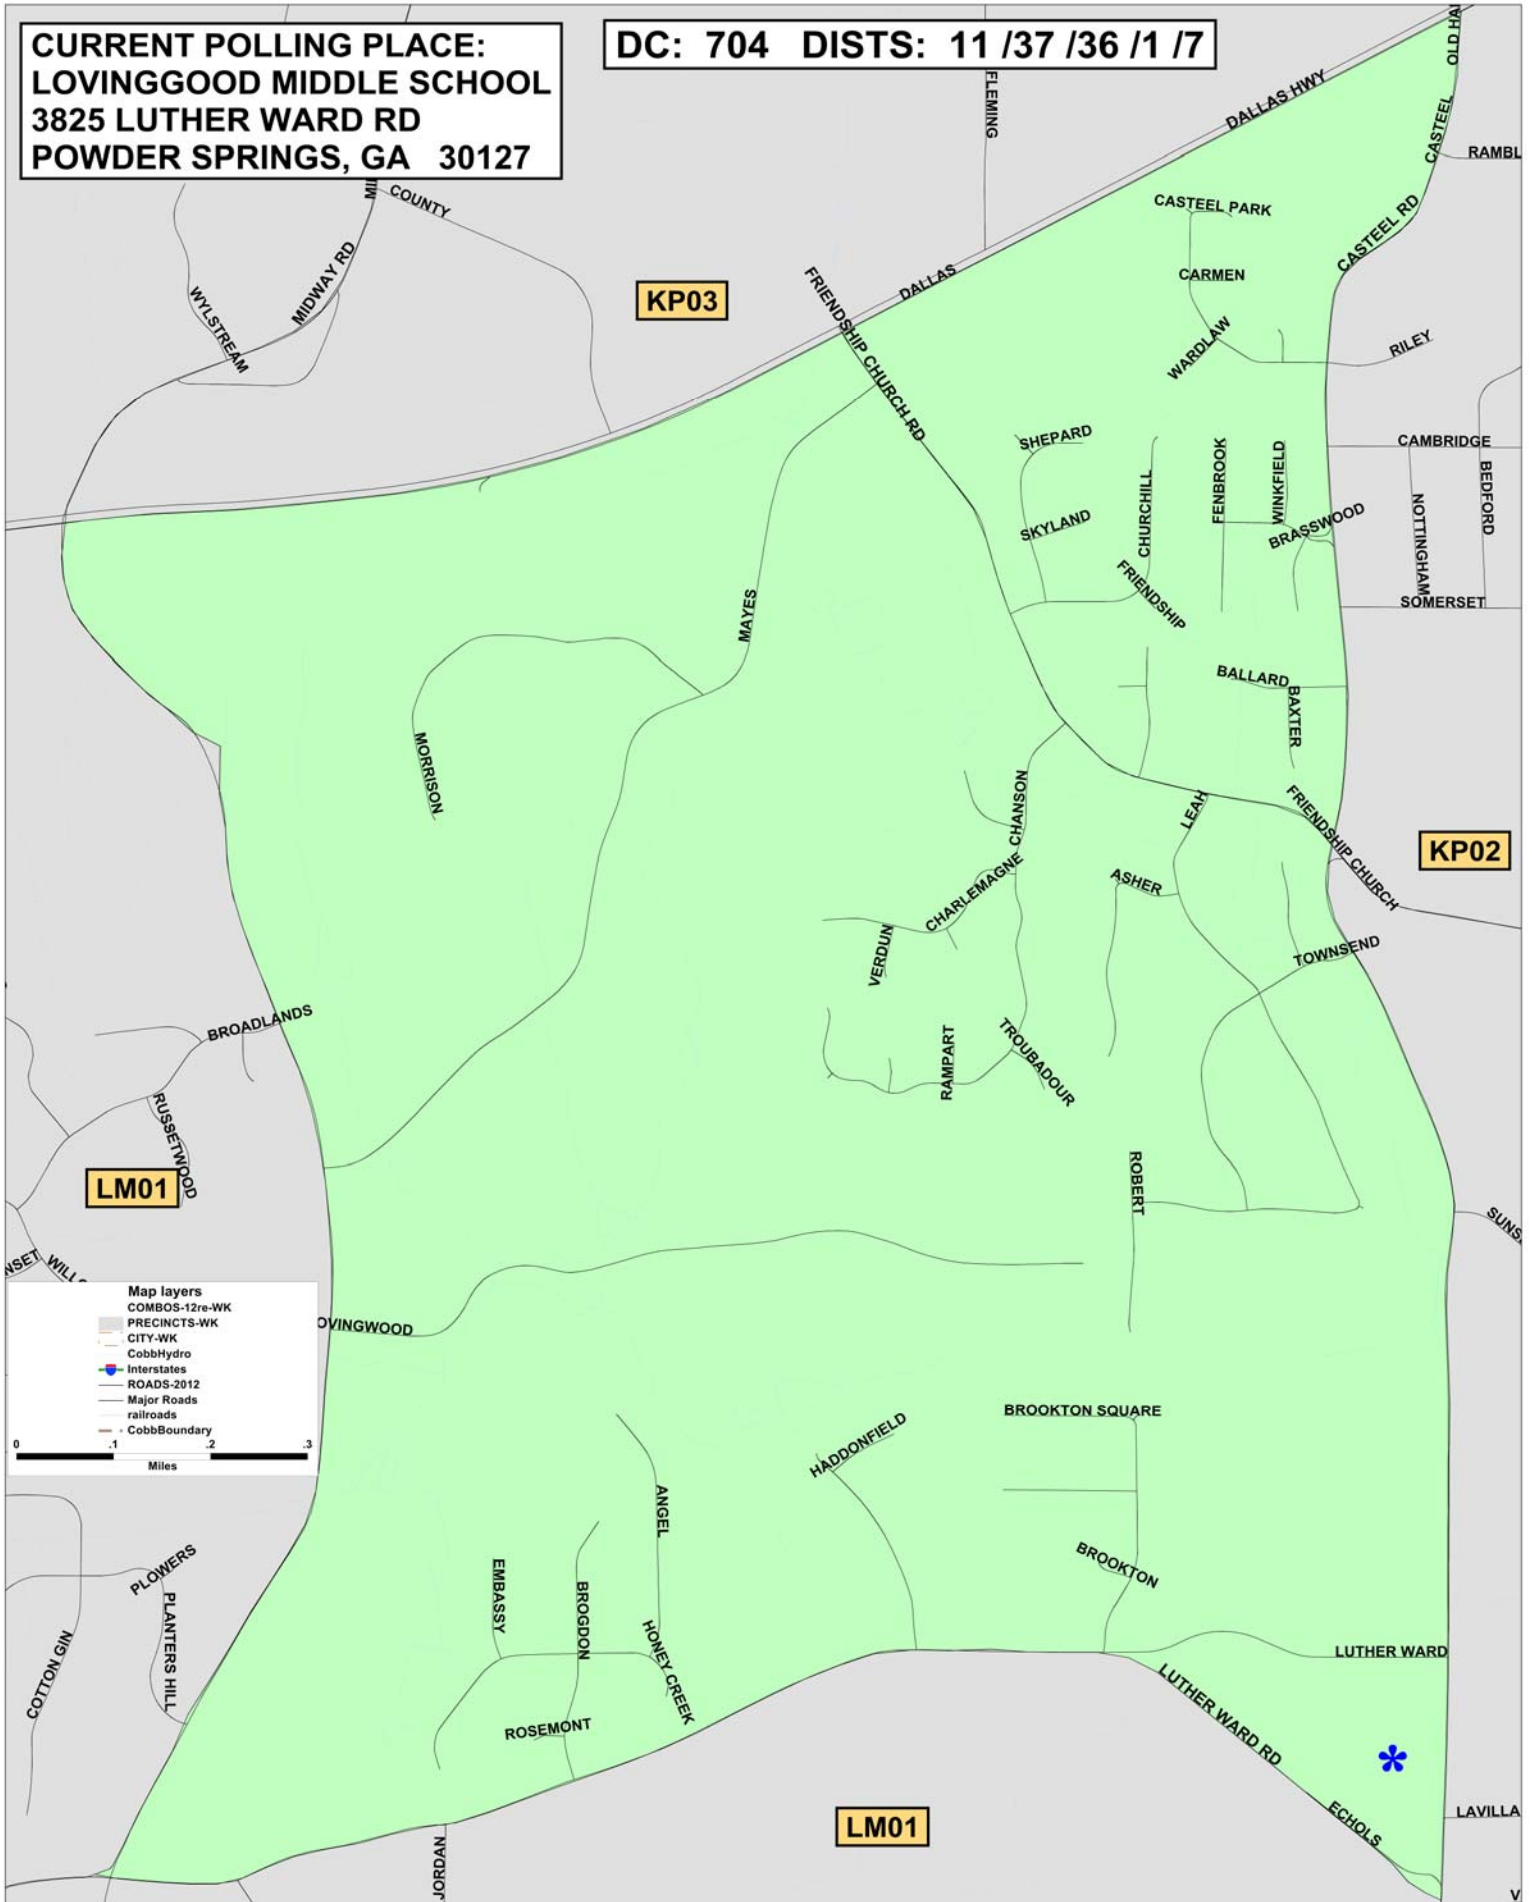

**CURRENT POLLING PLACE:
LOVINGGOOD MIDDLE SCHOOL
3825 LUTHER WARD RD
POWDER SPRINGS, GA 30127**

DC: 704 DISTS: 11 /37 /36 /1 /7

KP03

KP02

LM01

LM01