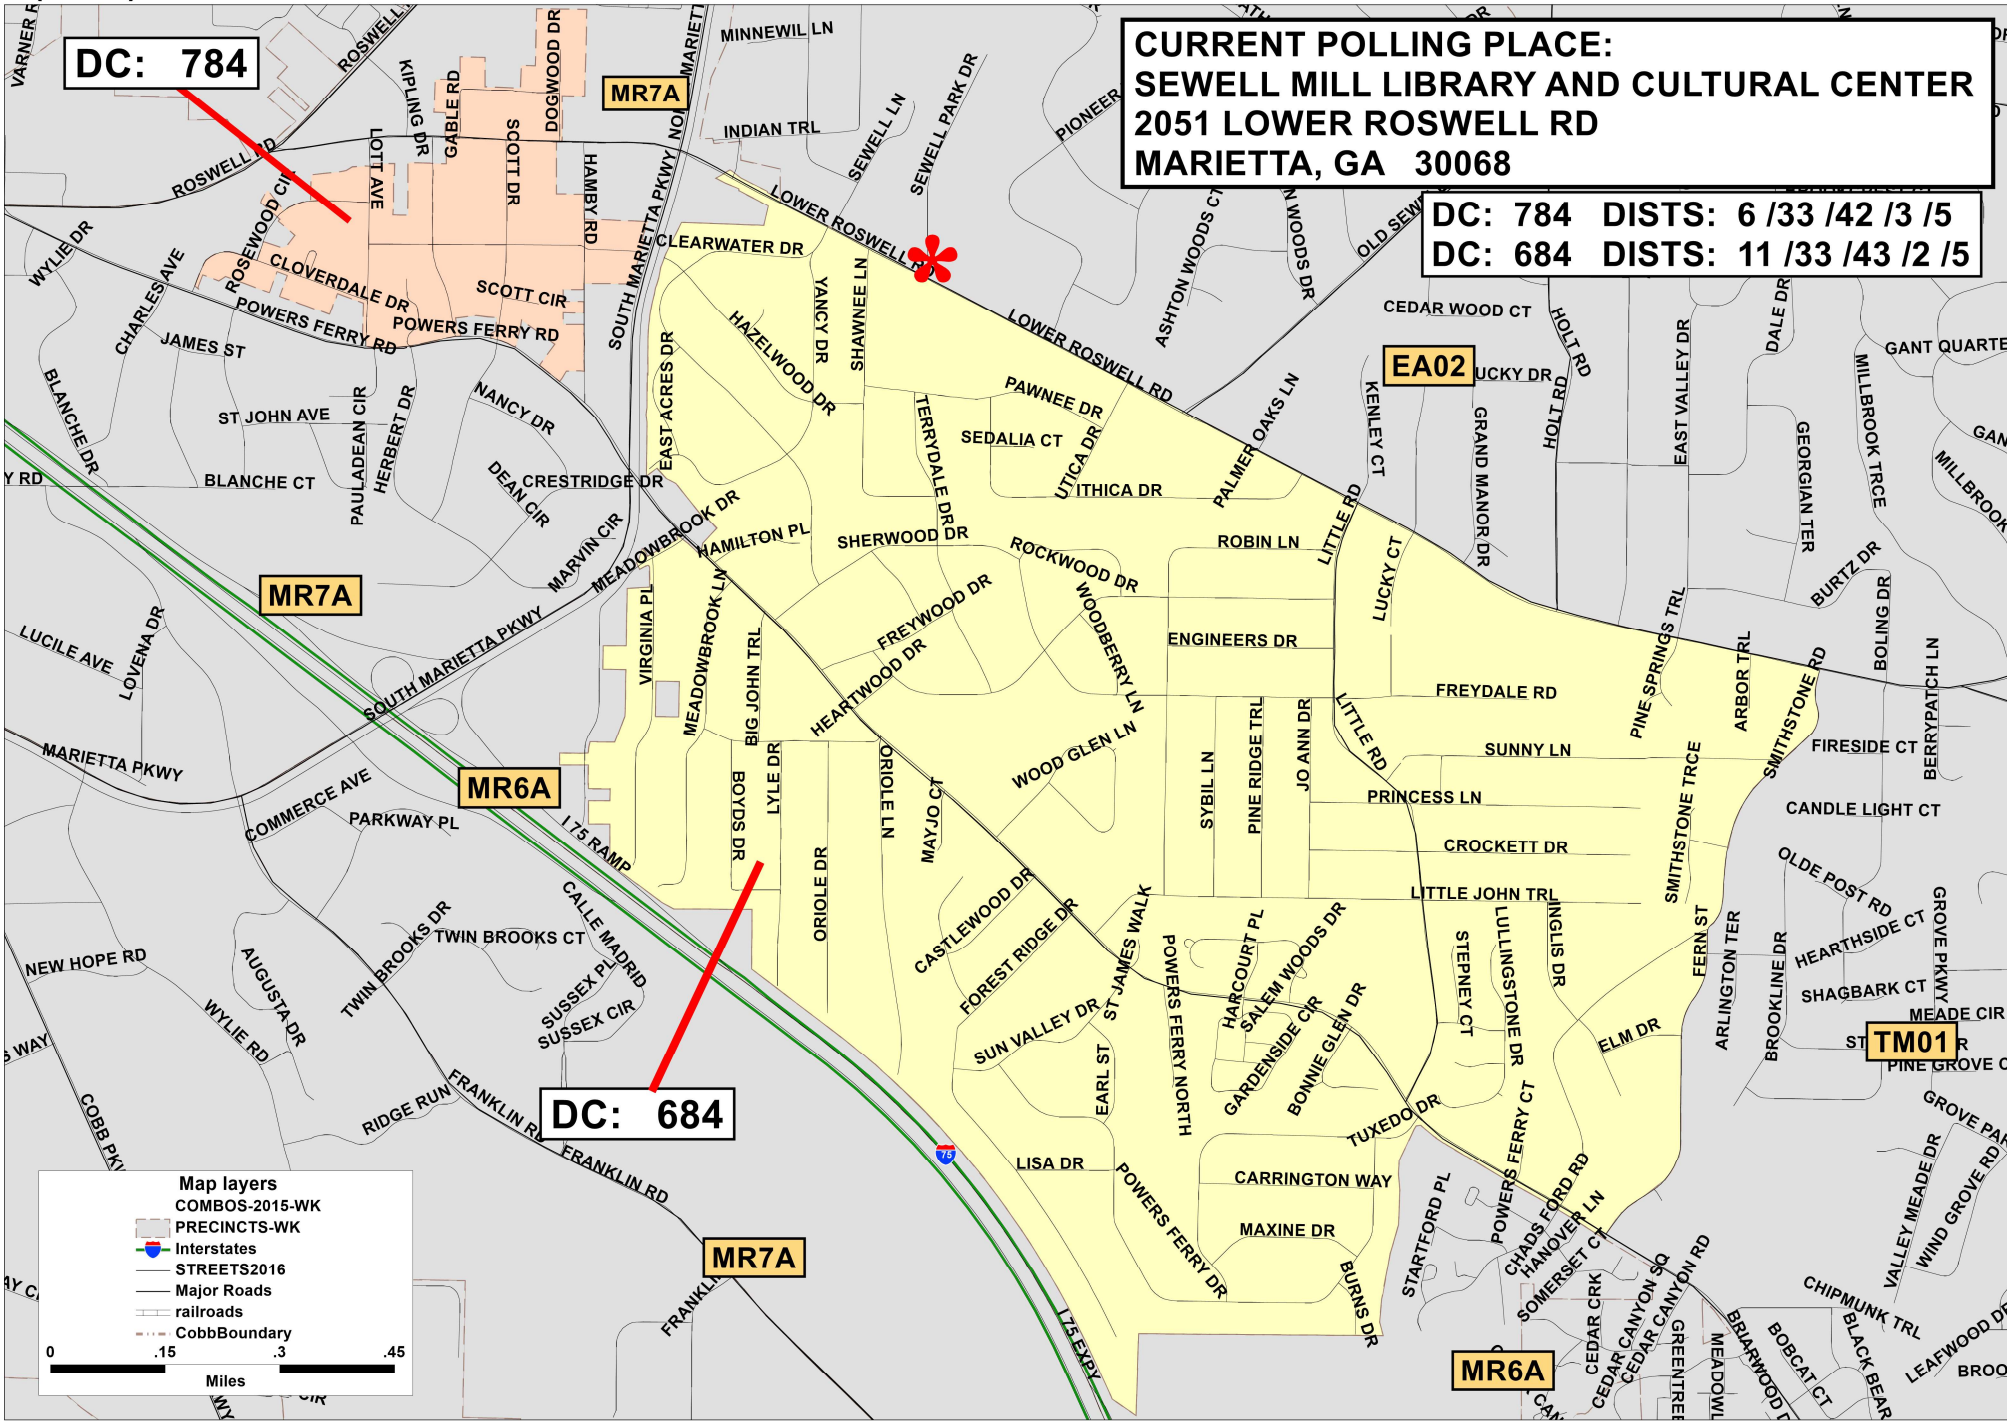

**POWERS FERRY 01  
(PF01)**

**KEY: DC: DISTRICT COMBO  
DISTS: CONG /SENATE /HOUSE /COMM /SCHBD**

**POLLING PLACE** FEB 20 2018

**DC: 784**

**CURRENT POLLING PLACE:  
SEWELL MILL LIBRARY AND CULTURAL CENTER  
2051 LOWER ROSWELL RD  
MARIETTA, GA 30068**

**DC: 784 DISTS: 6 /33 /42 /3 /5  
DC: 684 DISTS: 11 /33 /43 /2 /5**

**Map layers**

- COMBOS-2015-WK
- PRECINCTS-WK
- Interstates
- STREETS2016
- Major Roads
- railroads
- CobbBoundary

0 .15 .3 .45  
Miles