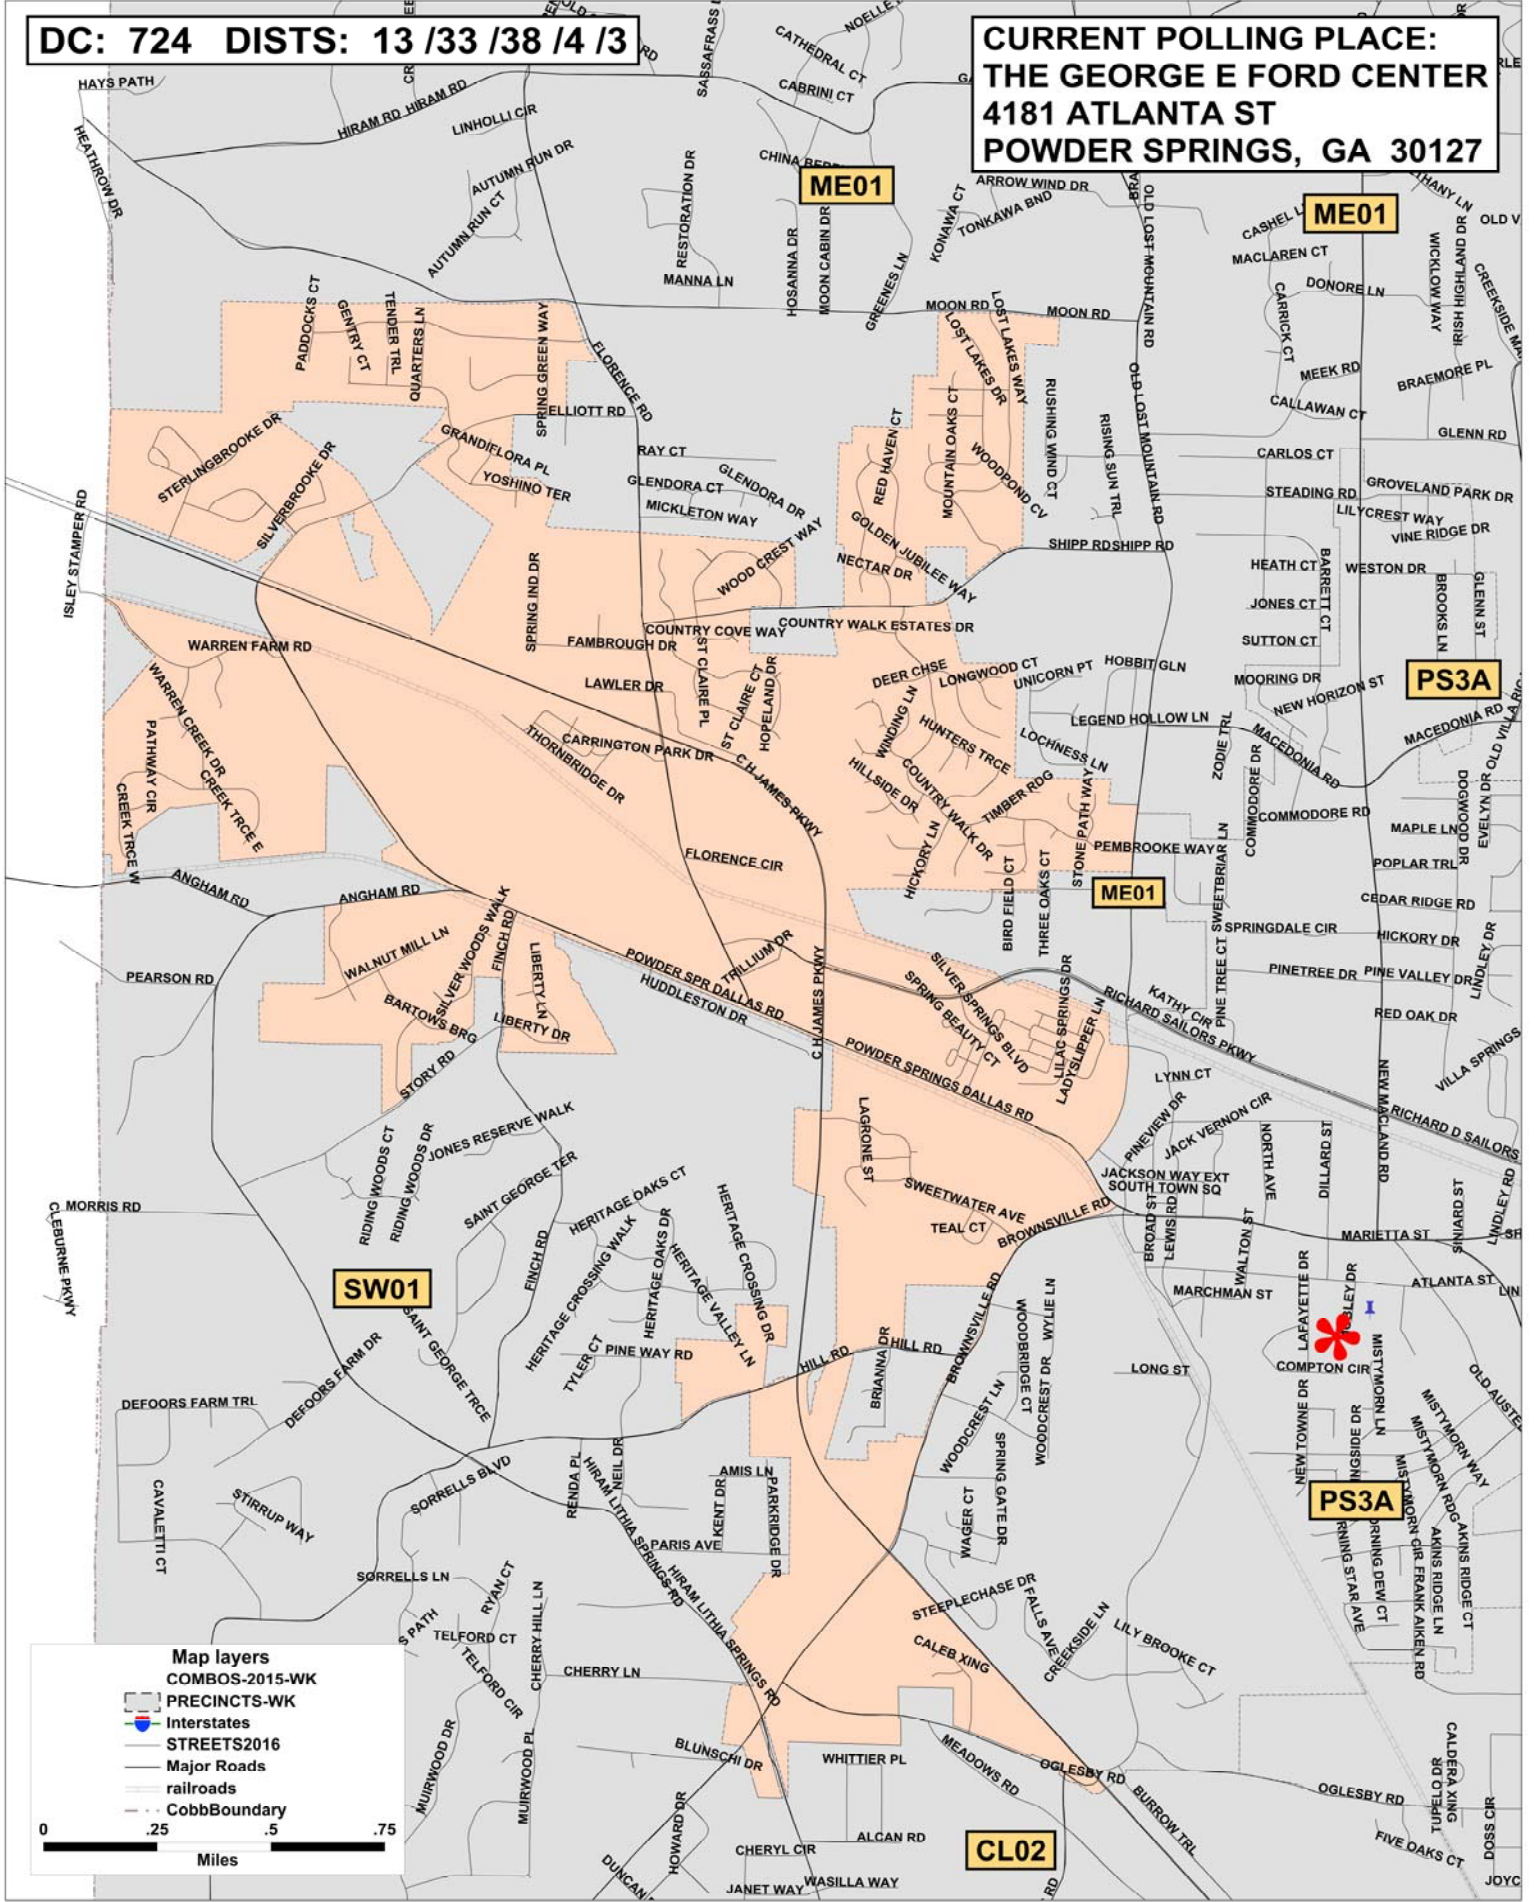

DC: 724 DISTS: 13 /33 /38 /4 /3

**CURRENT POLLING PLACE:
THE GEORGE E FORD CENTER
4181 ATLANTA ST
POWDER SPRINGS, GA 30127**

Map layers

-  COMBOS-2015-WK
-  PRECINCTS-WK
-  Interstates
-  STREETS2016
-  Major Roads
-  railroads
-  CobbBoundary

0 .25 .5 .75
Miles