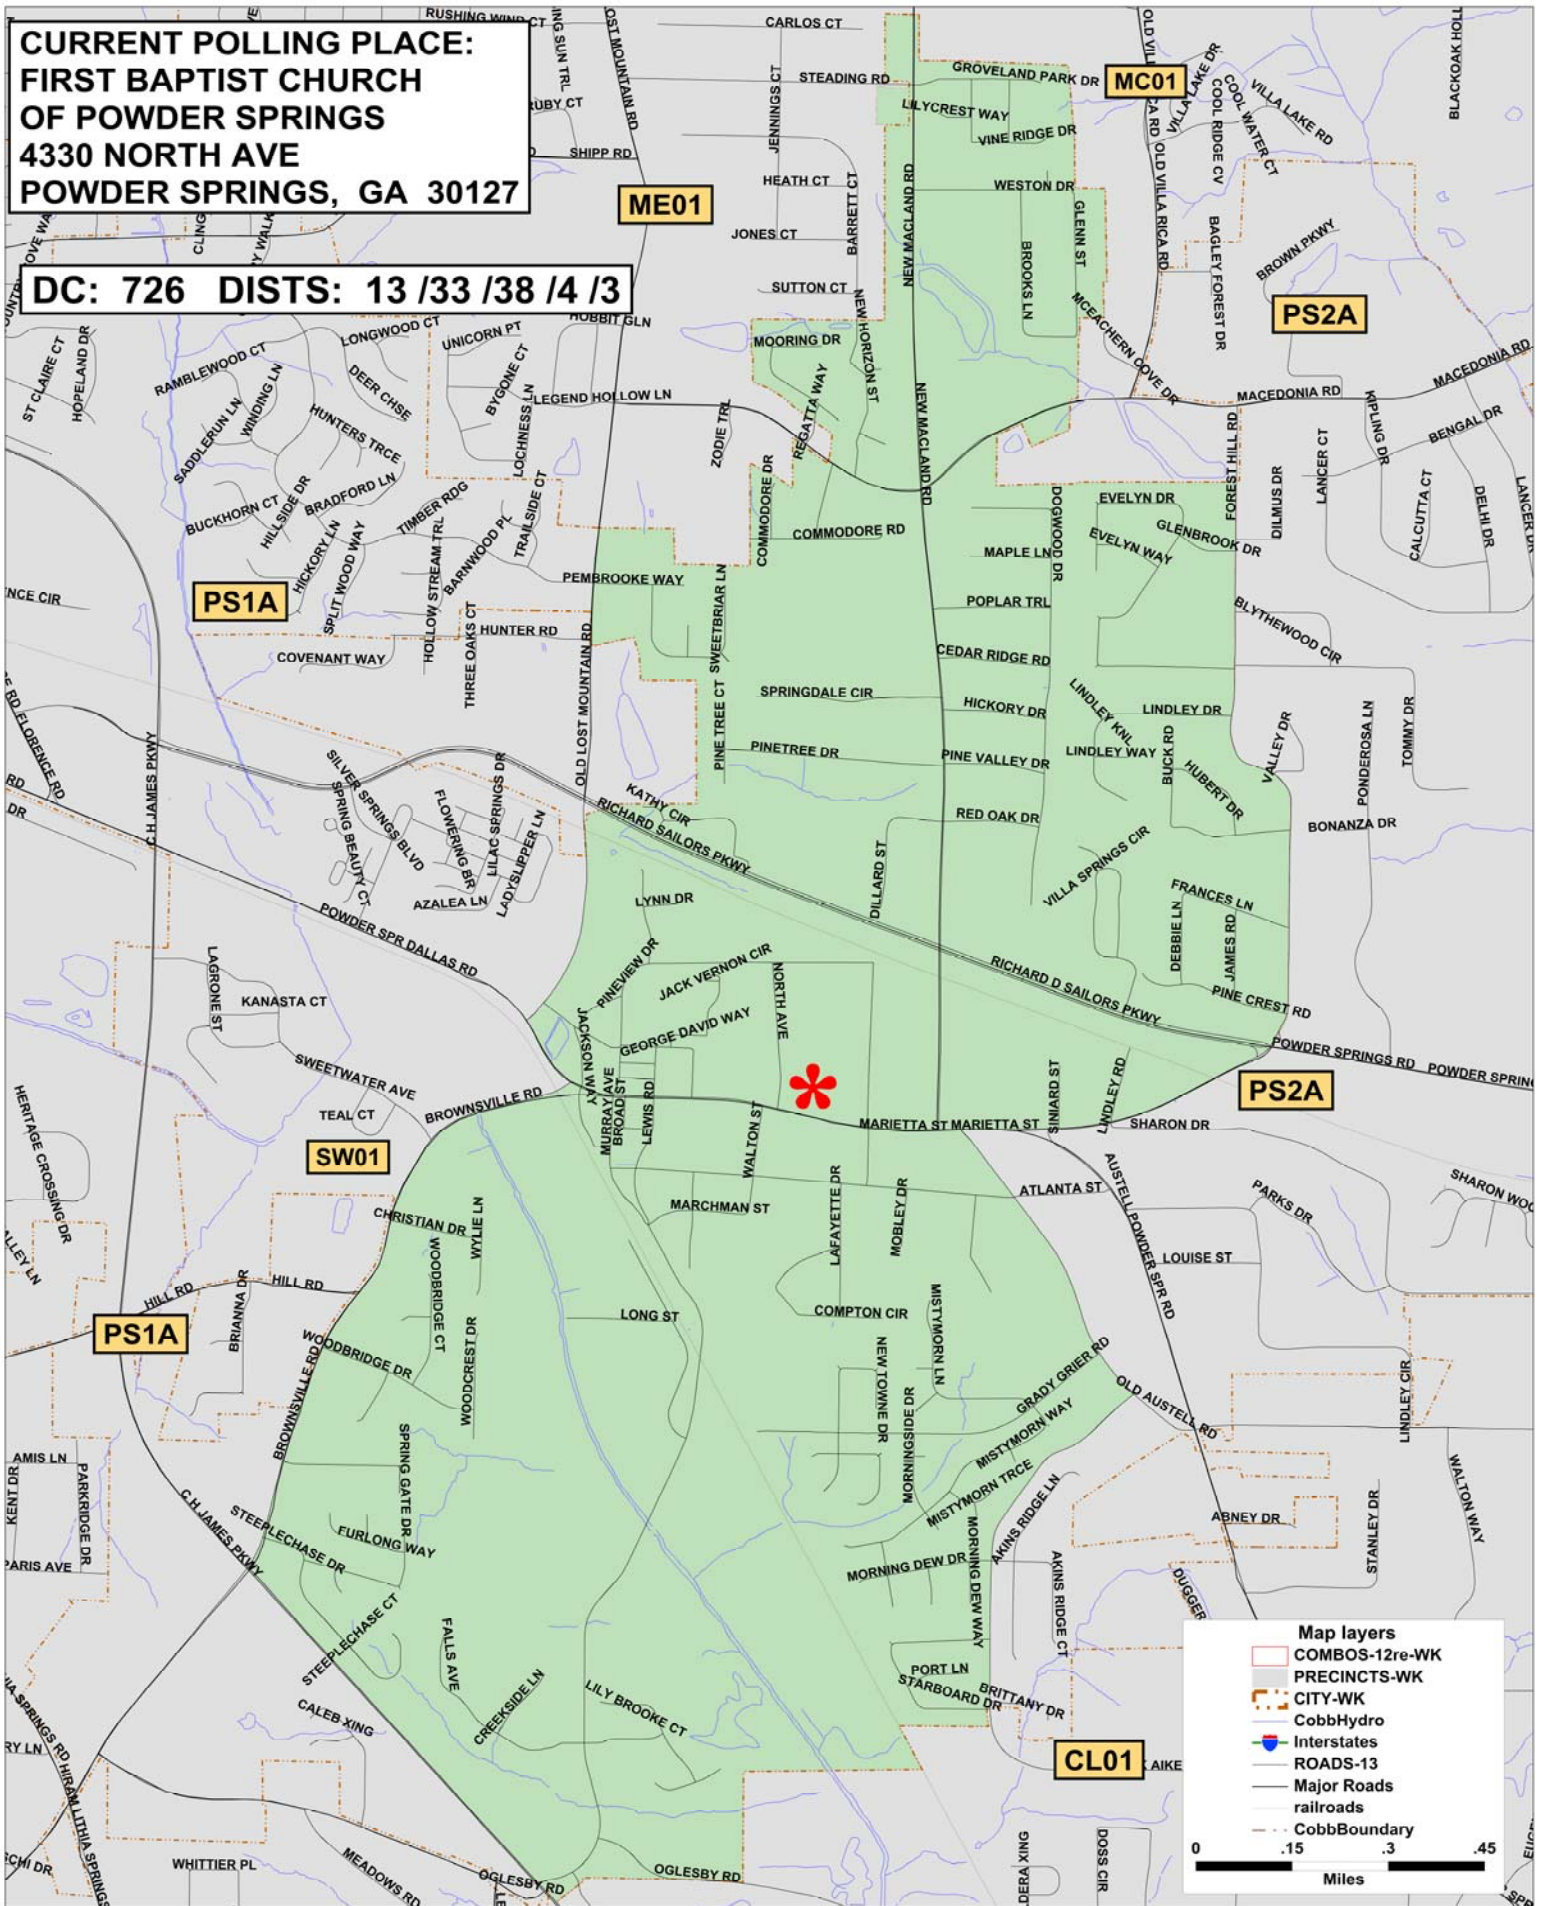

**CURRENT POLLING PLACE:
FIRST BAPTIST CHURCH
OF POWDER SPRINGS
4330 NORTH AVE
POWDER SPRINGS, GA 30127**

DC: 726 DISTS: 13 /33 /38 /4 /3

Map layers

-  COMBOS-12re-WK
-  PRECINCTS-WK
-  CITY-WK
-  CobbHydro
-  Interstates
-  ROADS-13
-  Major Roads
-  railroads
-  CobbBoundary

0 .15 .3 .45
Miles