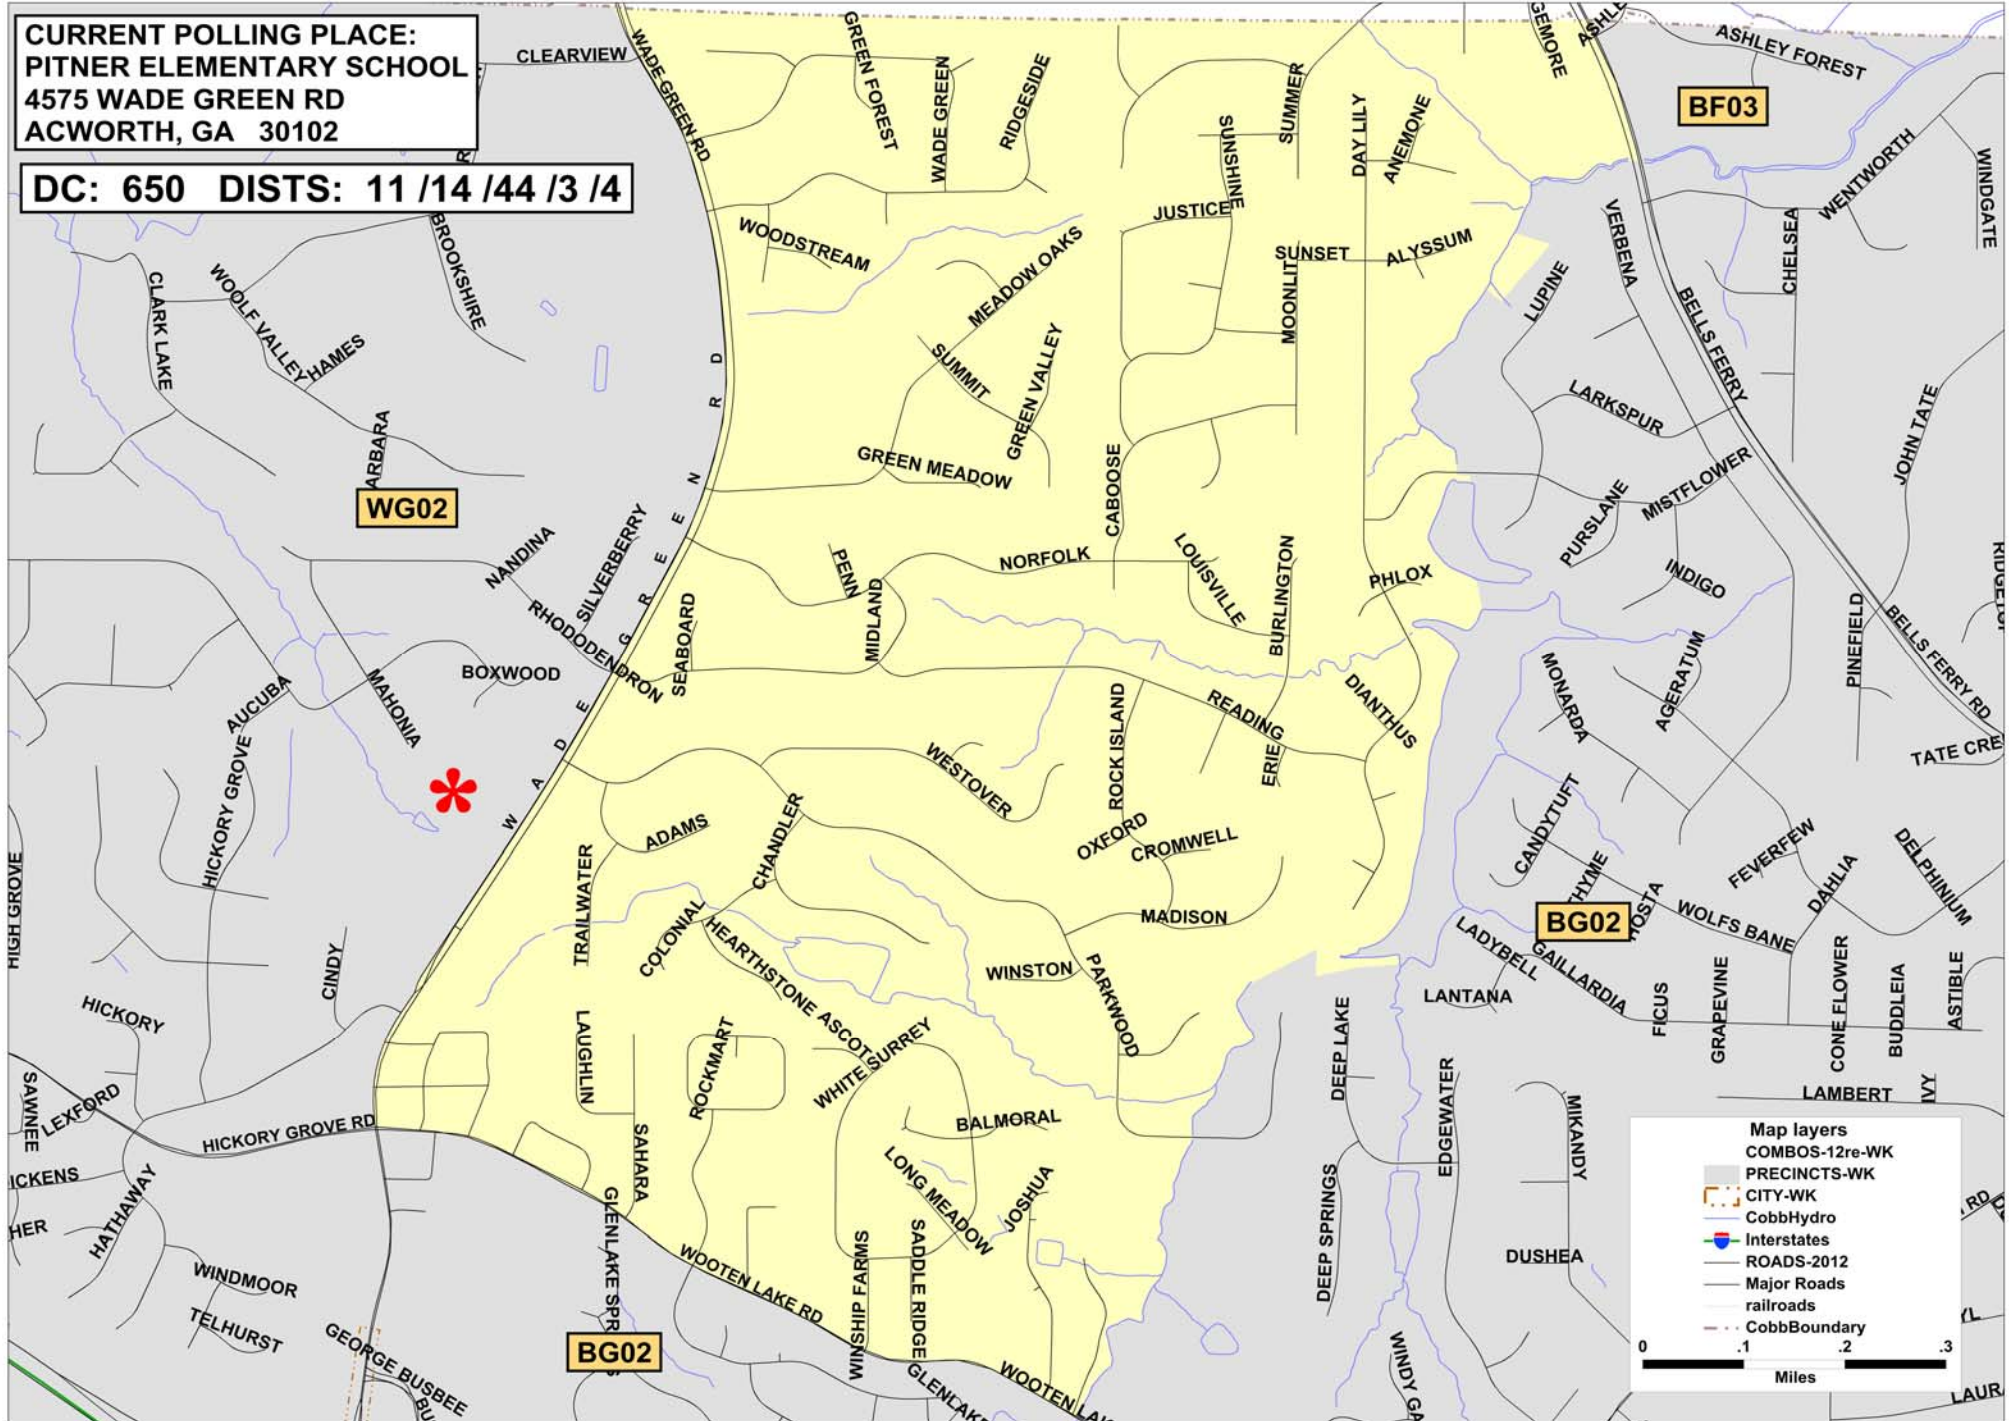

PITNER 01
(PT01)

KEY: DC: DISTRICT COMBO
DISTS: CONG /SENATE /HOUSE /COMM /SCHBD

FEB 28 14

CURRENT POLLING PLACE:
PITNER ELEMENTARY SCHOOL
4575 WADE GREEN RD
ACWORTH, GA 30102

DC: 650 DISTS: 11 /14 /44 /3 /4

Map layers
COMBOS-12re-WK
PRECINCTS-WK
CITY-WK
CobbHydro
Interstates
ROADS-2012
Major Roads
railroads
CobbBoundary

0 .1 .2 .3
Miles