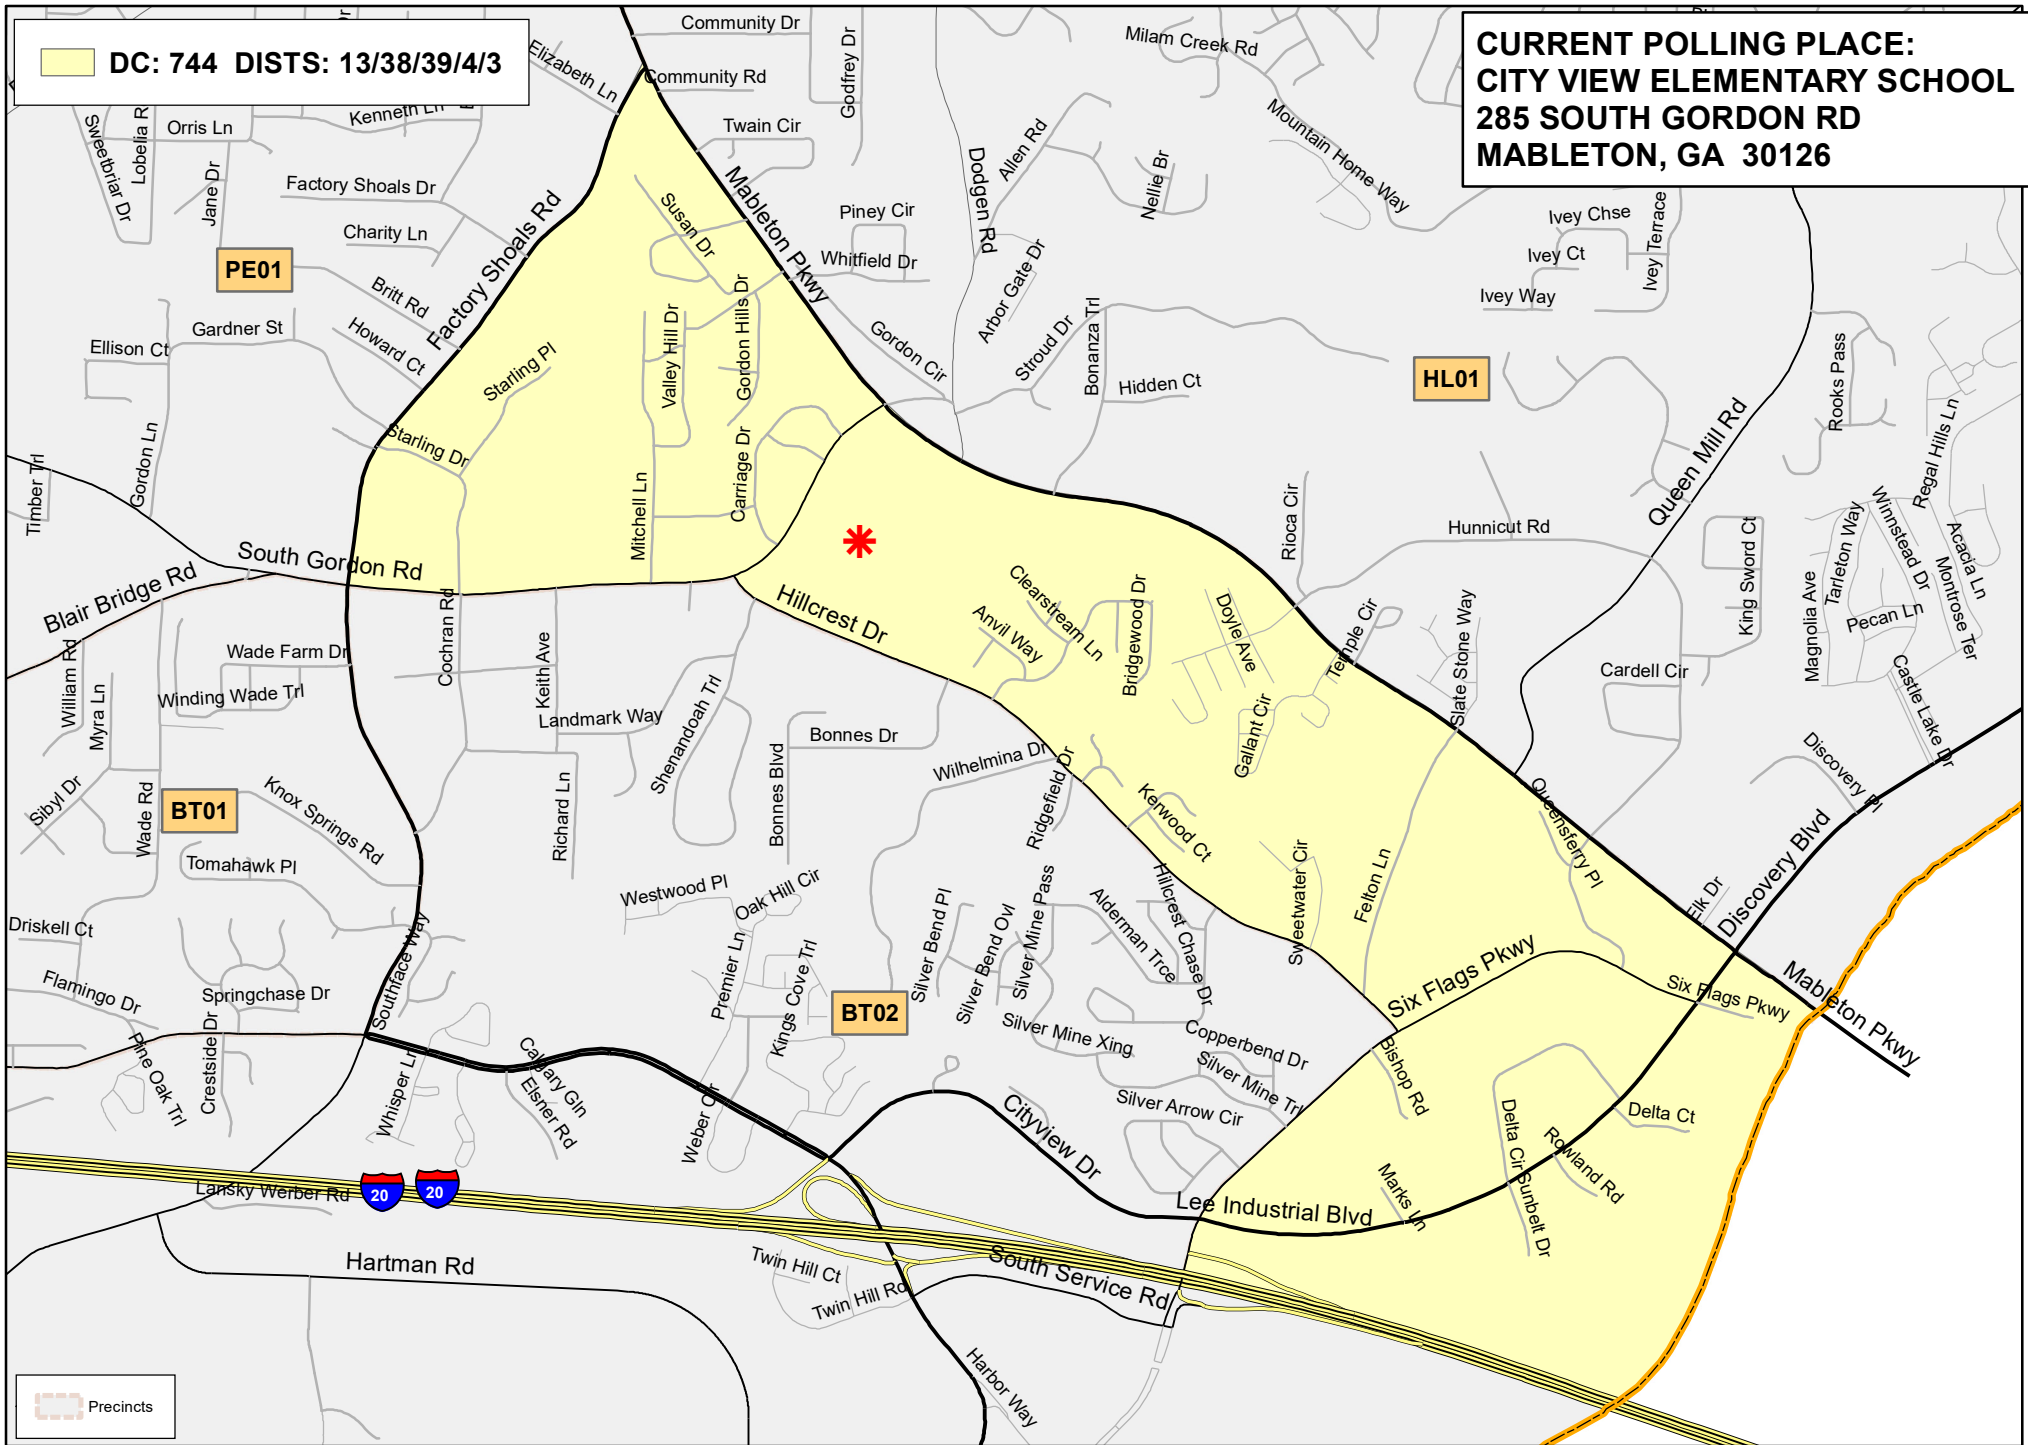

DC: 744 DIST: 13/38/39/4/3

**CURRENT POLLING PLACE:  
CITY VIEW ELEMENTARY SCHOOL  
285 SOUTH GORDON RD  
MABLETON, GA 30126**

 Precincts