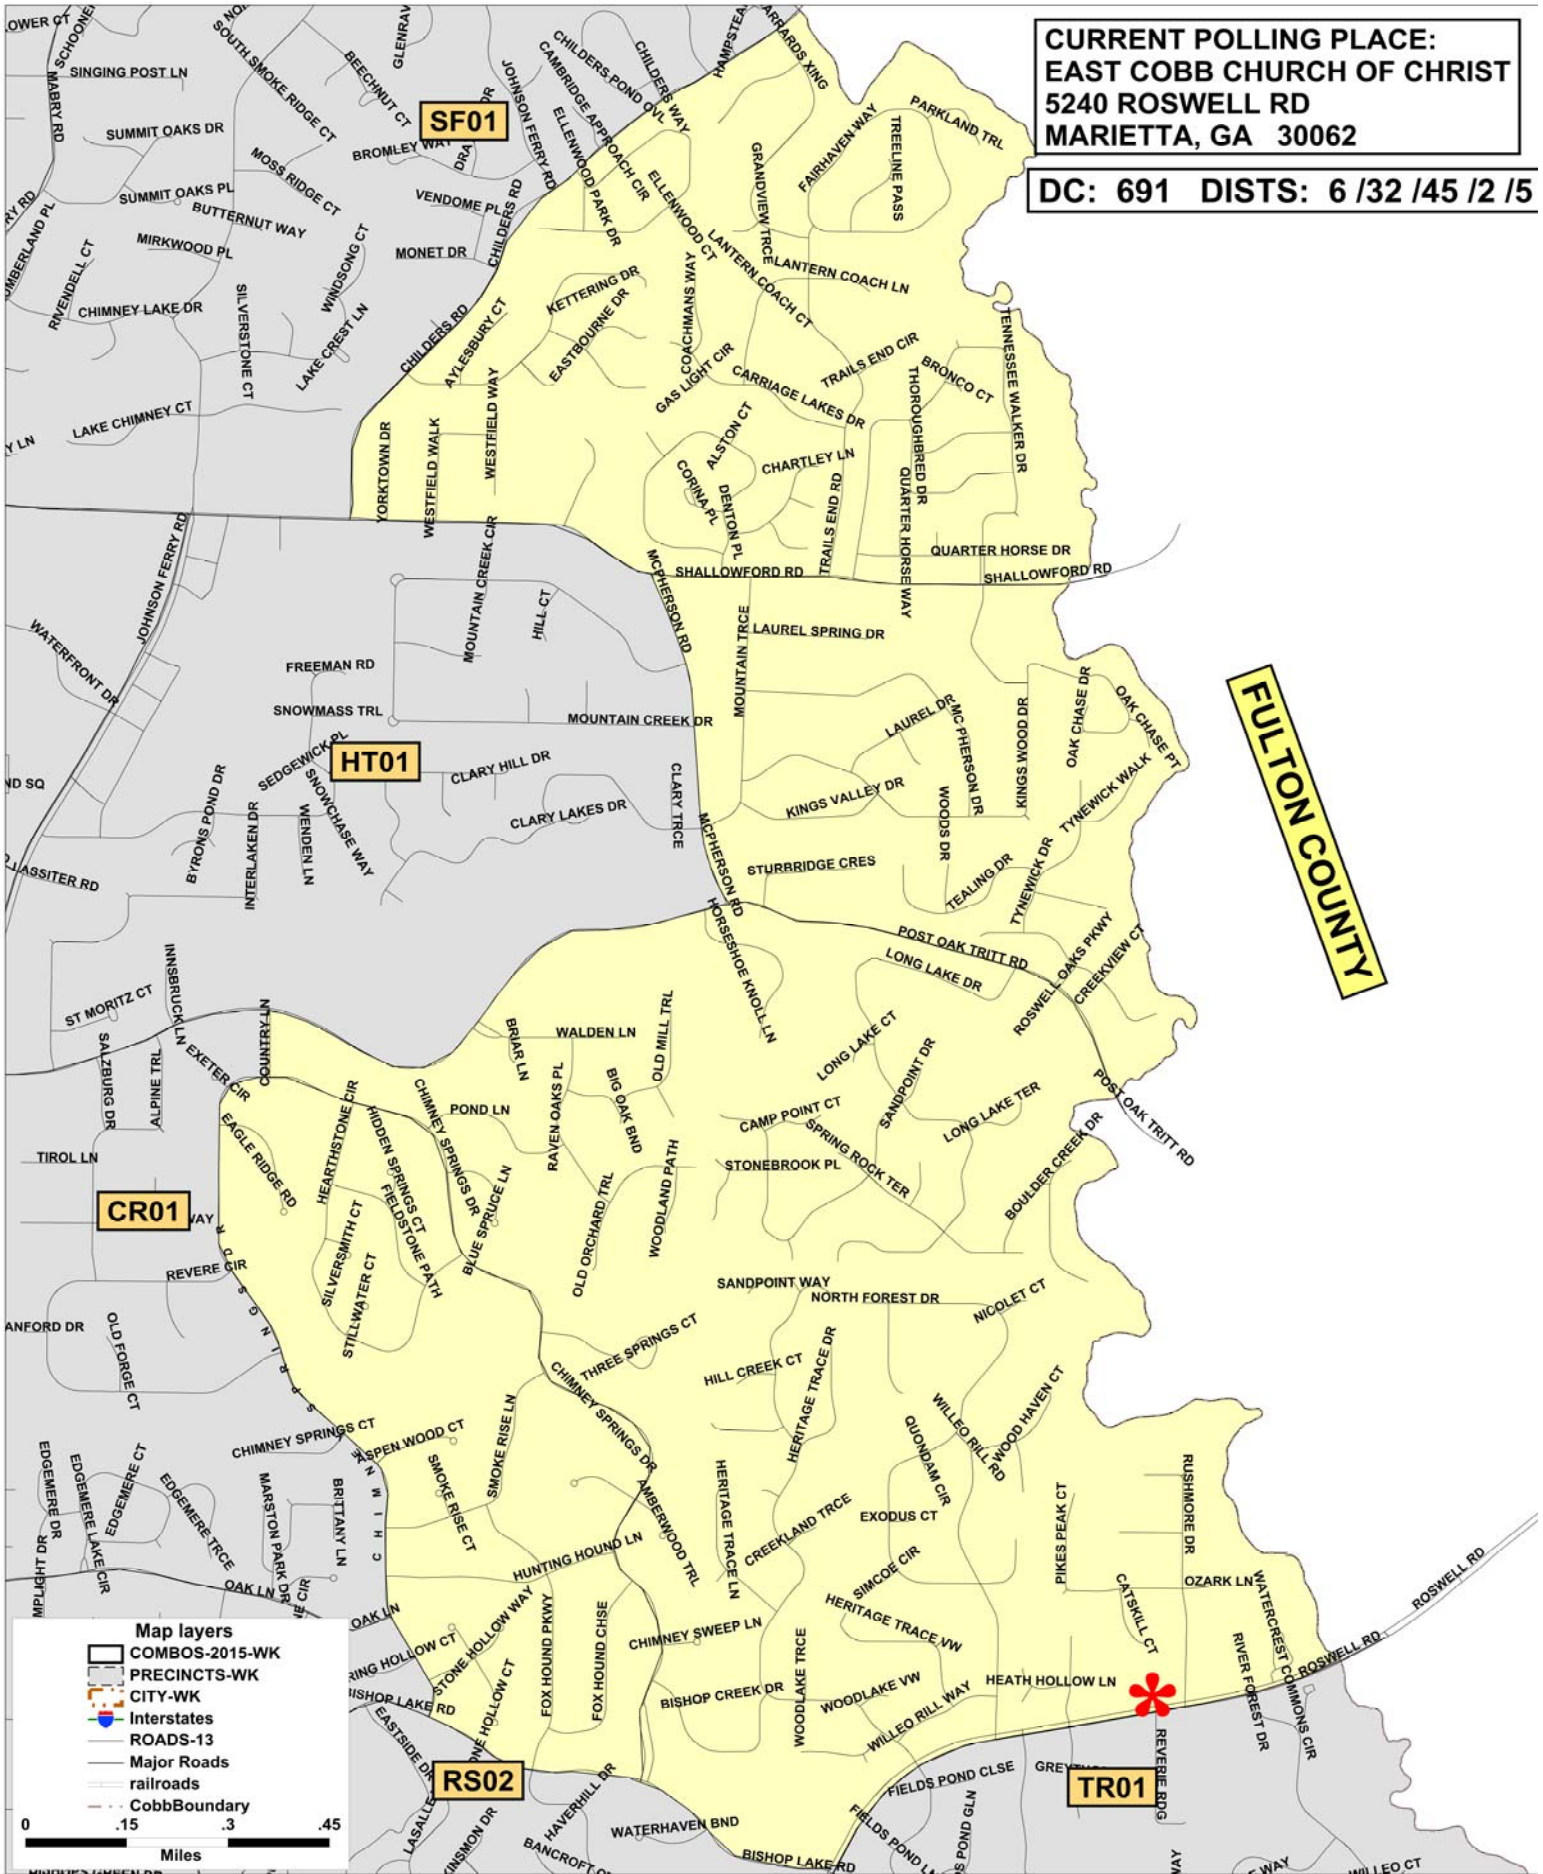

**CURRENT POLLING PLACE:
EAST COBB CHURCH OF CHRIST
5240 ROSWELL RD
MARIETTA, GA 30062**

DC: 691 DISTS: 6 /32 /45 /2 /5

FULTON COUNTY

Map layers

-  COMBOS-2015-WK
-  PRECINCTS-WK
-  CITY-WK
-  Interstates
-  ROADS-13
-  Major Roads
-  railroads
-  CobbBoundary

0 .15 .3 .45
Miles