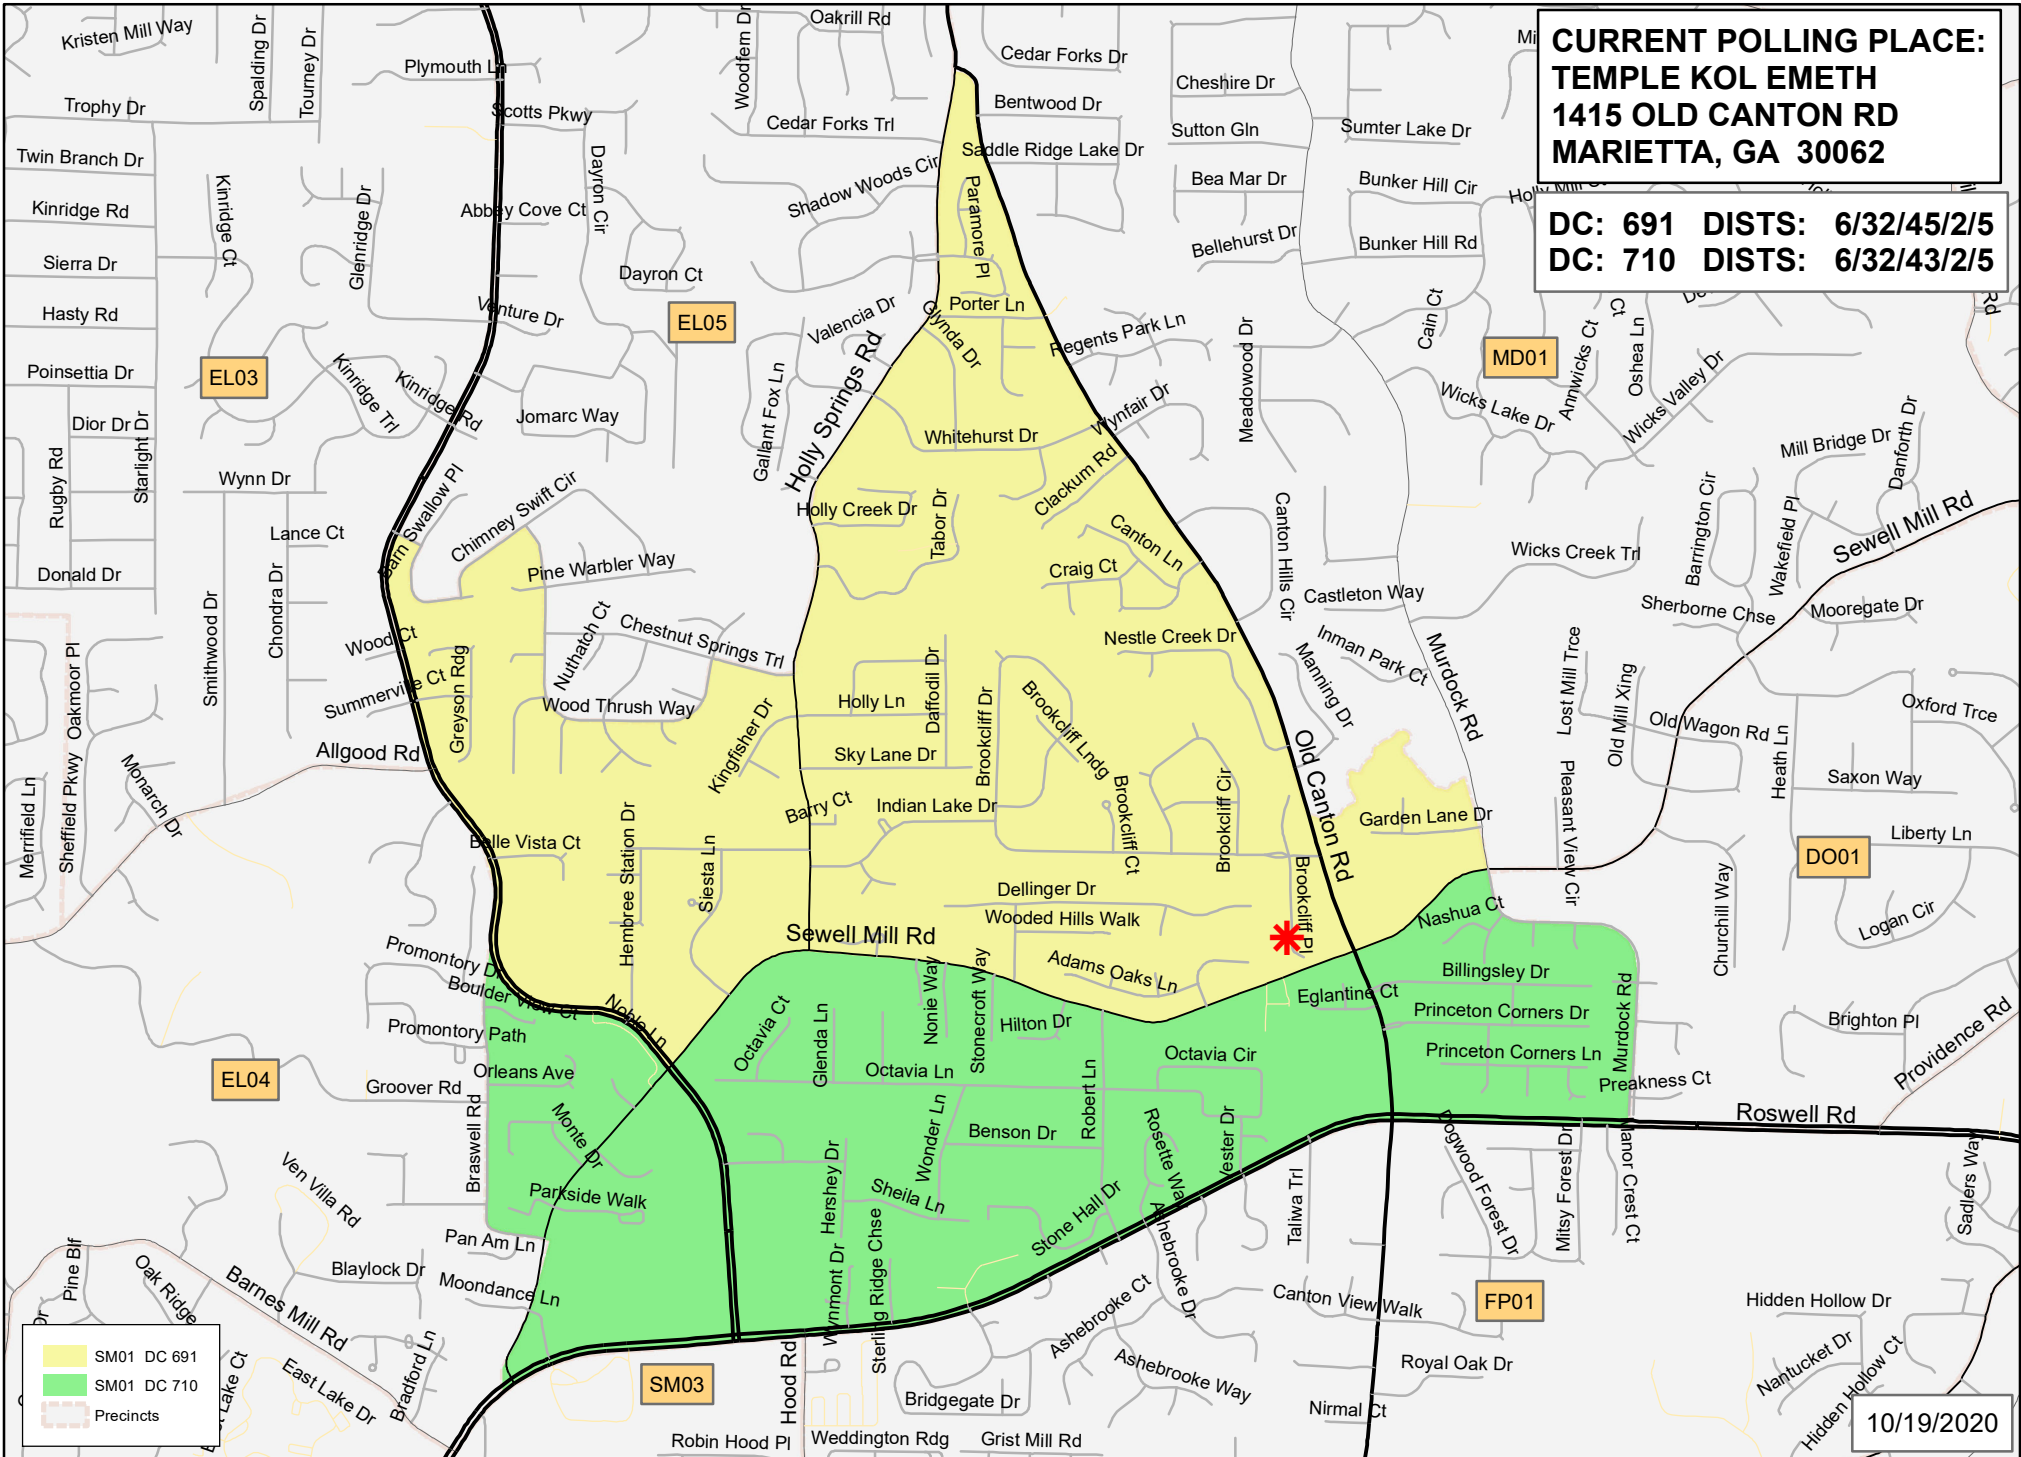

**SEWELL MILL 01
(SM01)**

**KEY: DC: DISTRICT COMBO
DISTS: CONG/SENATE/HOUSE/COMM/SCHBD**

*** POLLING
PLACE**

**CURRENT POLLING PLACE:
TEMPLE KOL EMETH
1415 OLD CANTON RD
MARIETTA, GA 30062**

**DC: 691 DISTS: 6/32/45/2/5
DC: 710 DISTS: 6/32/43/2/5**

SM01 DC 691
SM01 DC 710
Precincts

10/19/2020