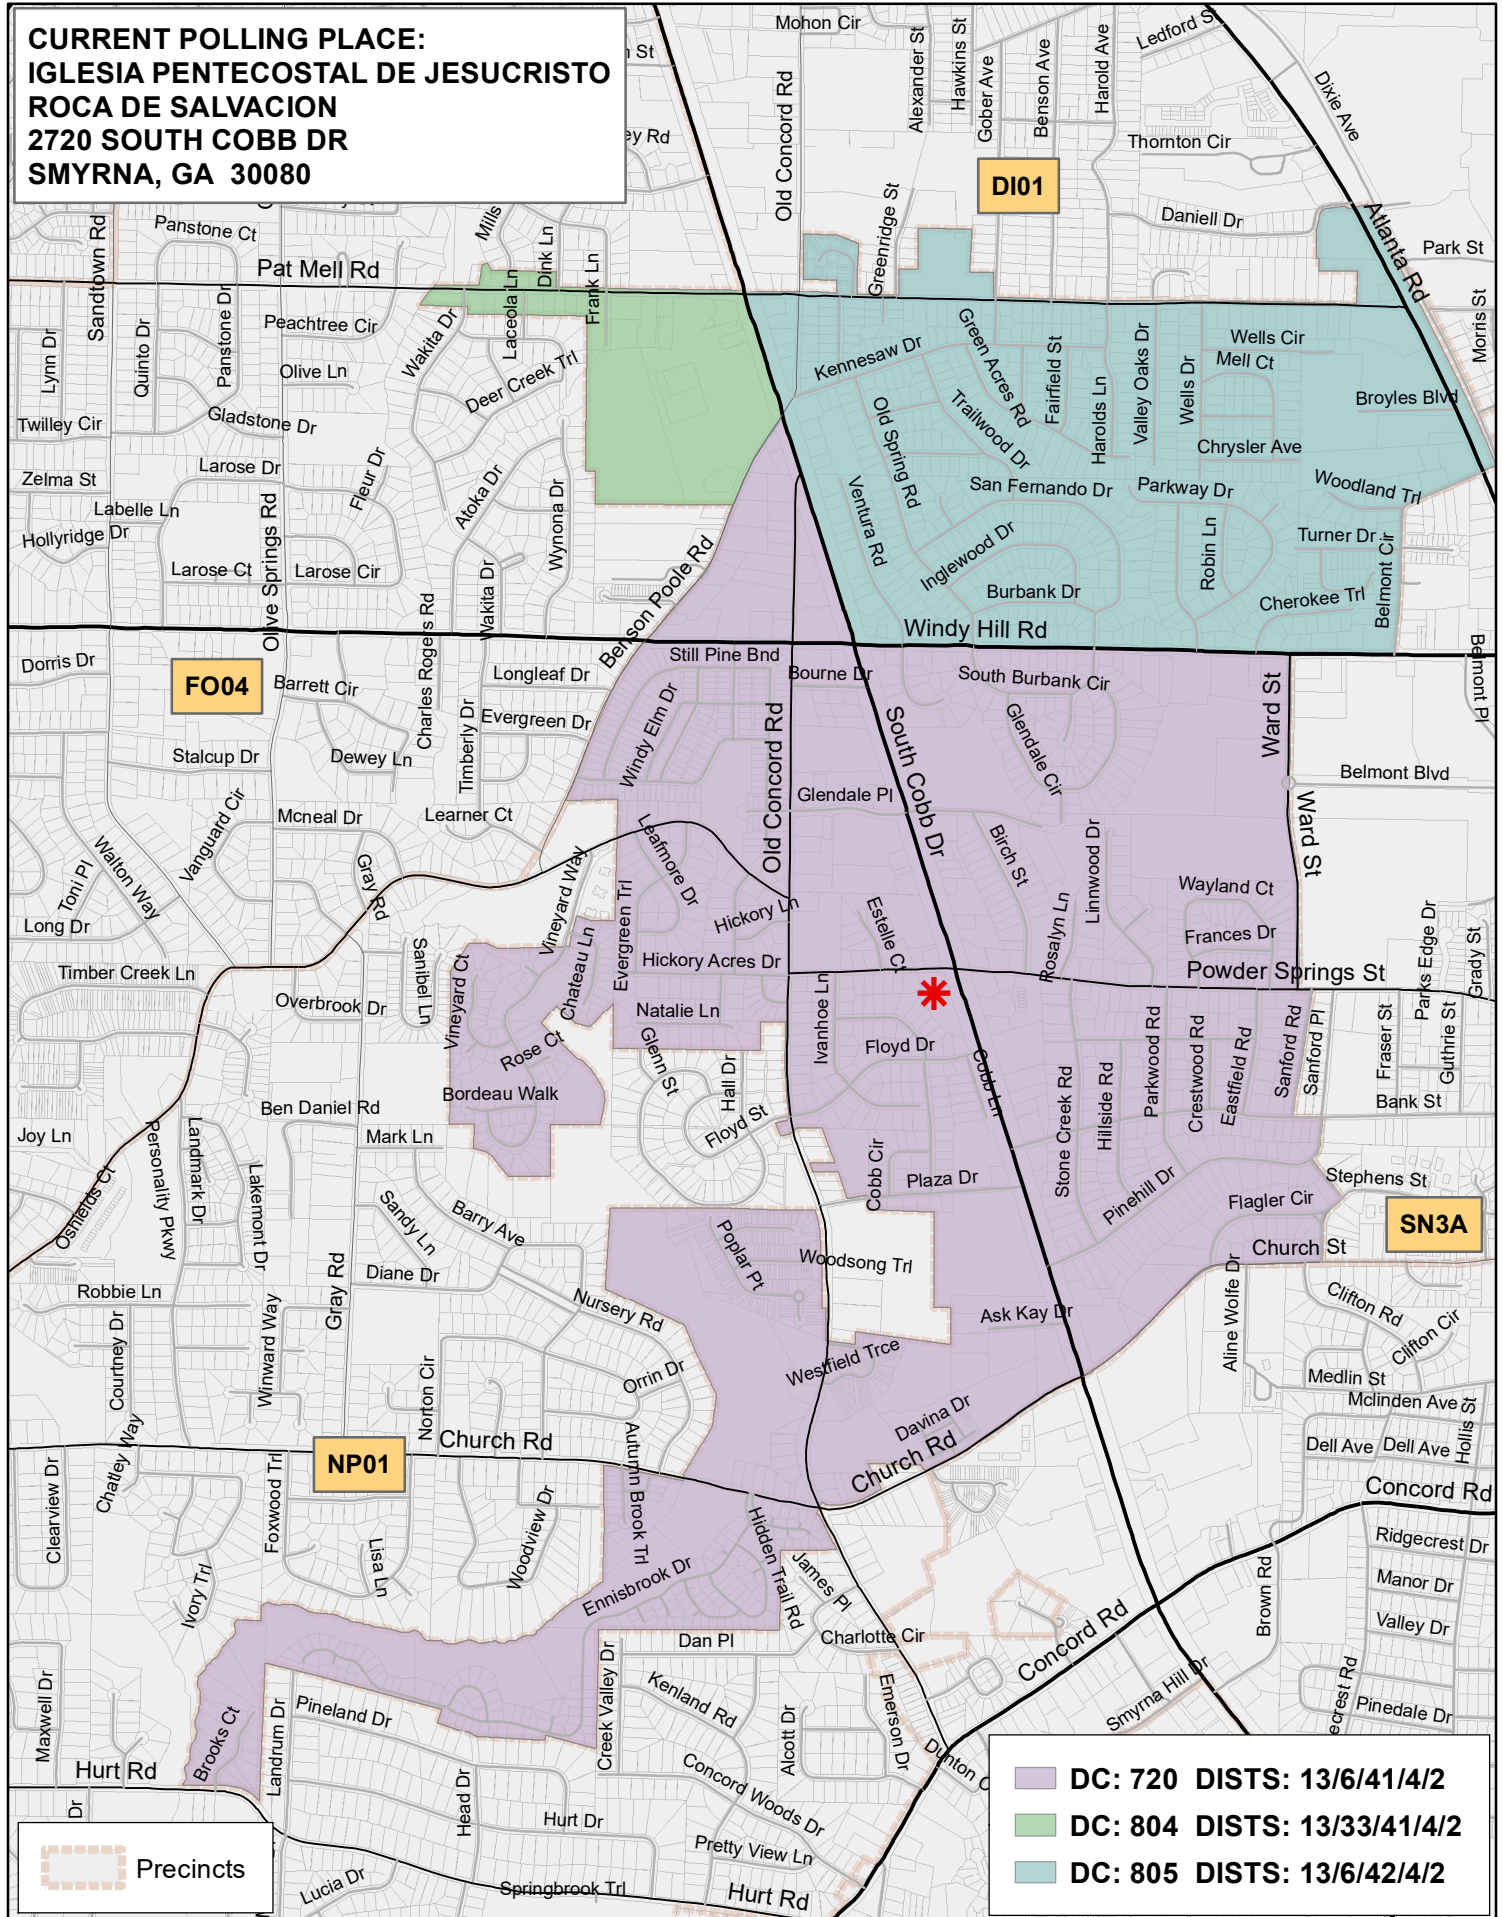

CURRENT POLLING PLACE:
IGLESIA PENTECOSTAL DE JESUCRISTO
ROCA DE SALVACION
2720 SOUTH COBB DR
SMYRNA, GA 30080

Precincts

DC: 720 DISTS: 13/6/41/4/2
 DC: 804 DISTS: 13/33/41/4/2
 DC: 805 DISTS: 13/6/42/4/2