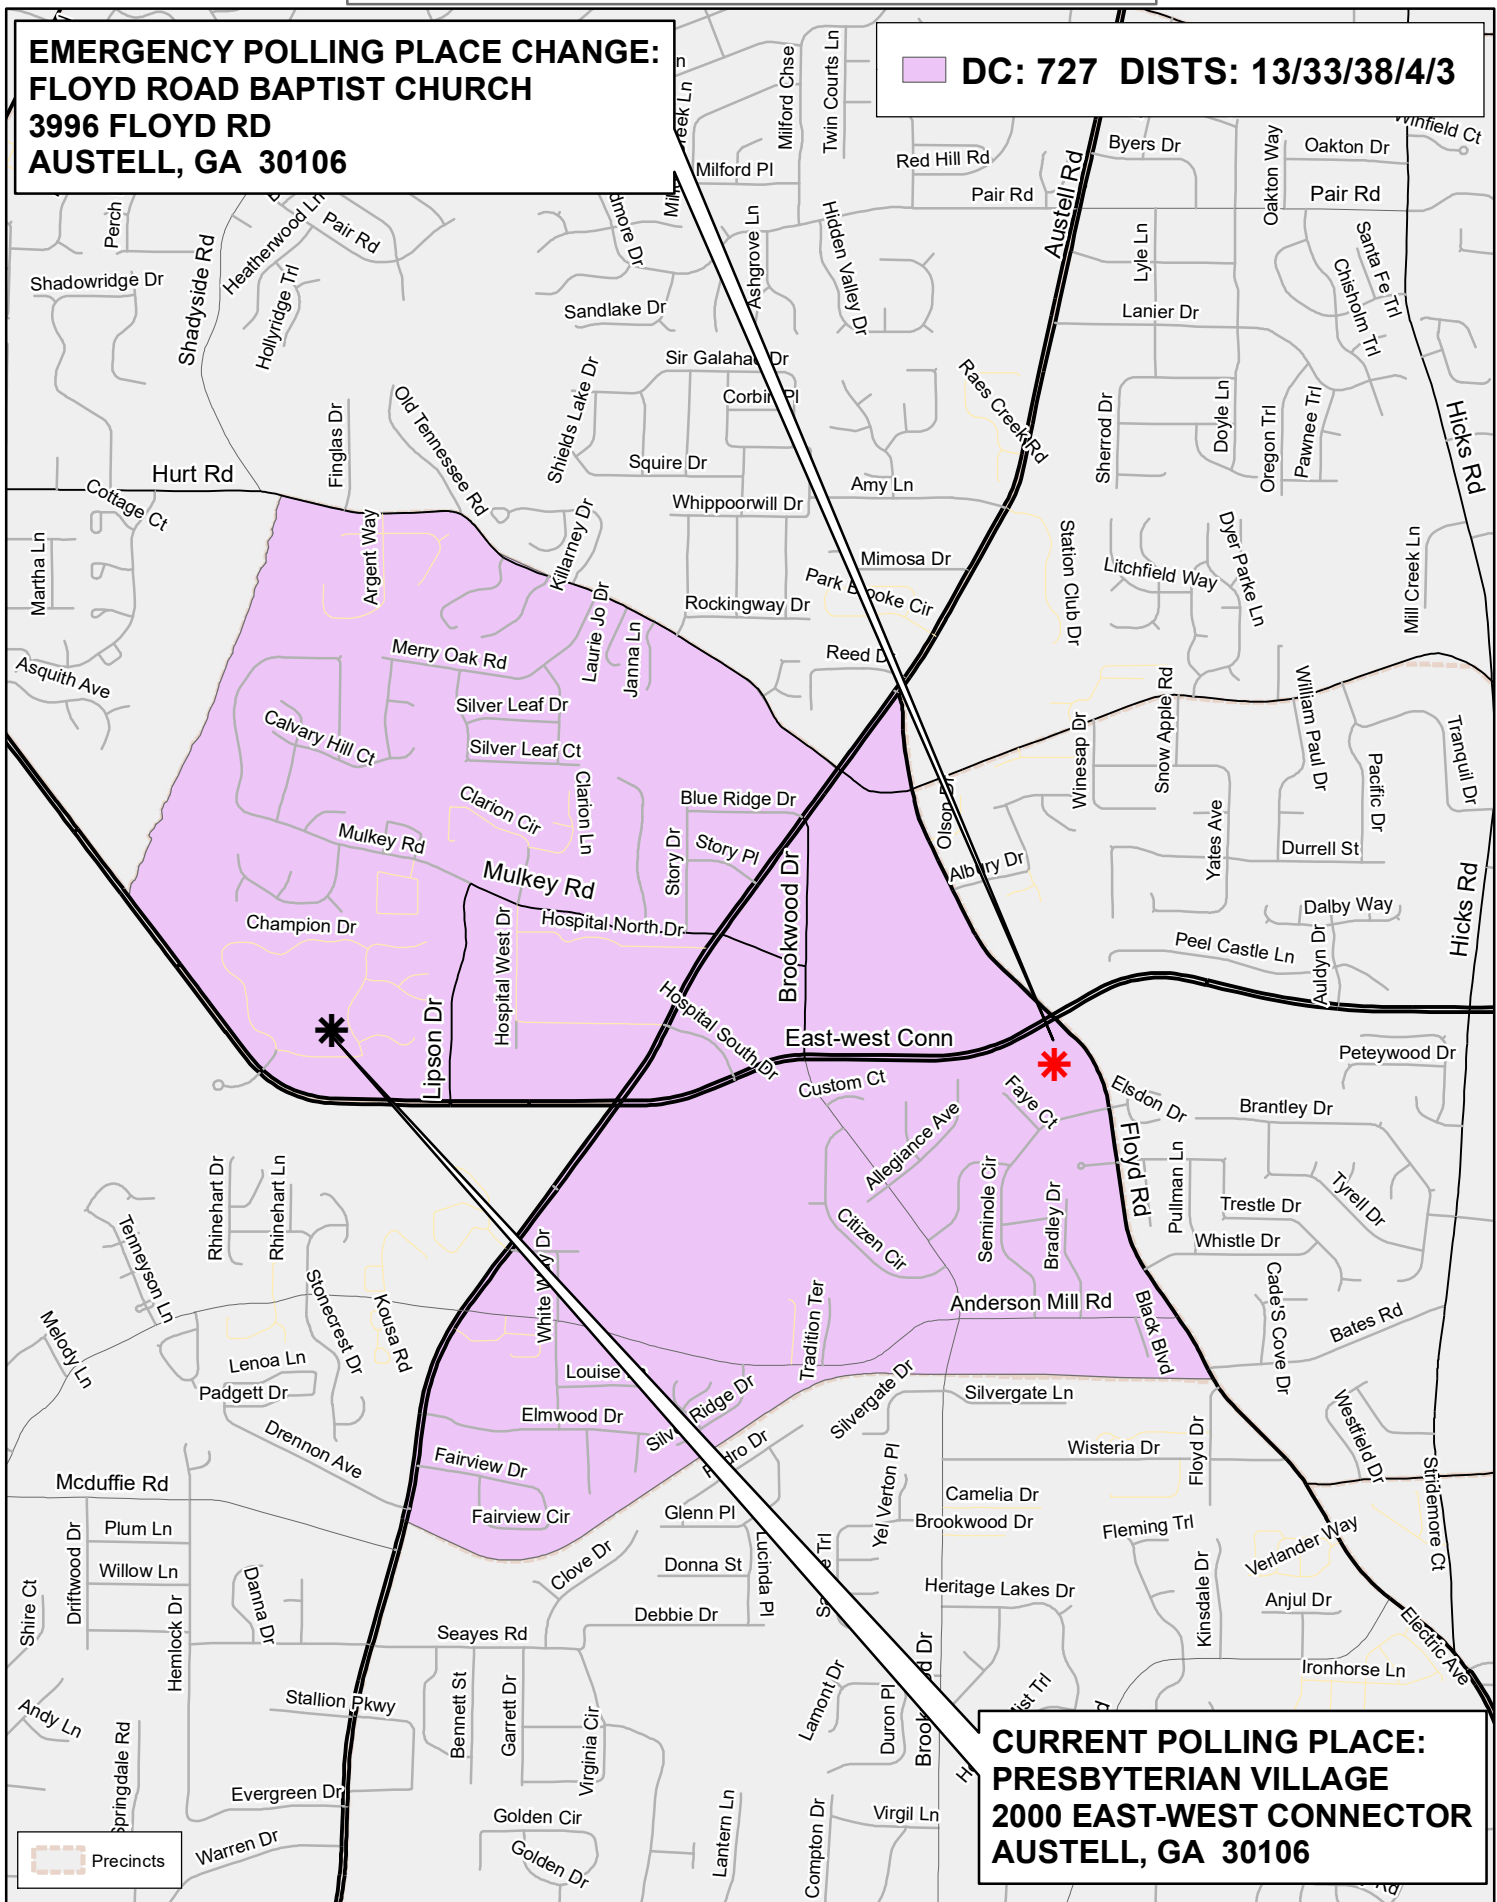

Emergency Polling Place Change

August 11, 2020 through January 5, 2021

* CURRENT POLLING PLACE
* EMERGENCY POLLING PLACE

**EMERGENCY POLLING PLACE CHANGE:
FLOYD ROAD BAPTIST CHURCH
3996 FLOYD RD
AUSTELL, GA 30106**

DC: 727 DISTS: 13/33/38/4/3

**CURRENT POLLING PLACE:
PRESBYTERIAN VILLAGE
2000 EAST-WEST CONNECTOR
AUSTELL, GA 30106**

○ Precincts