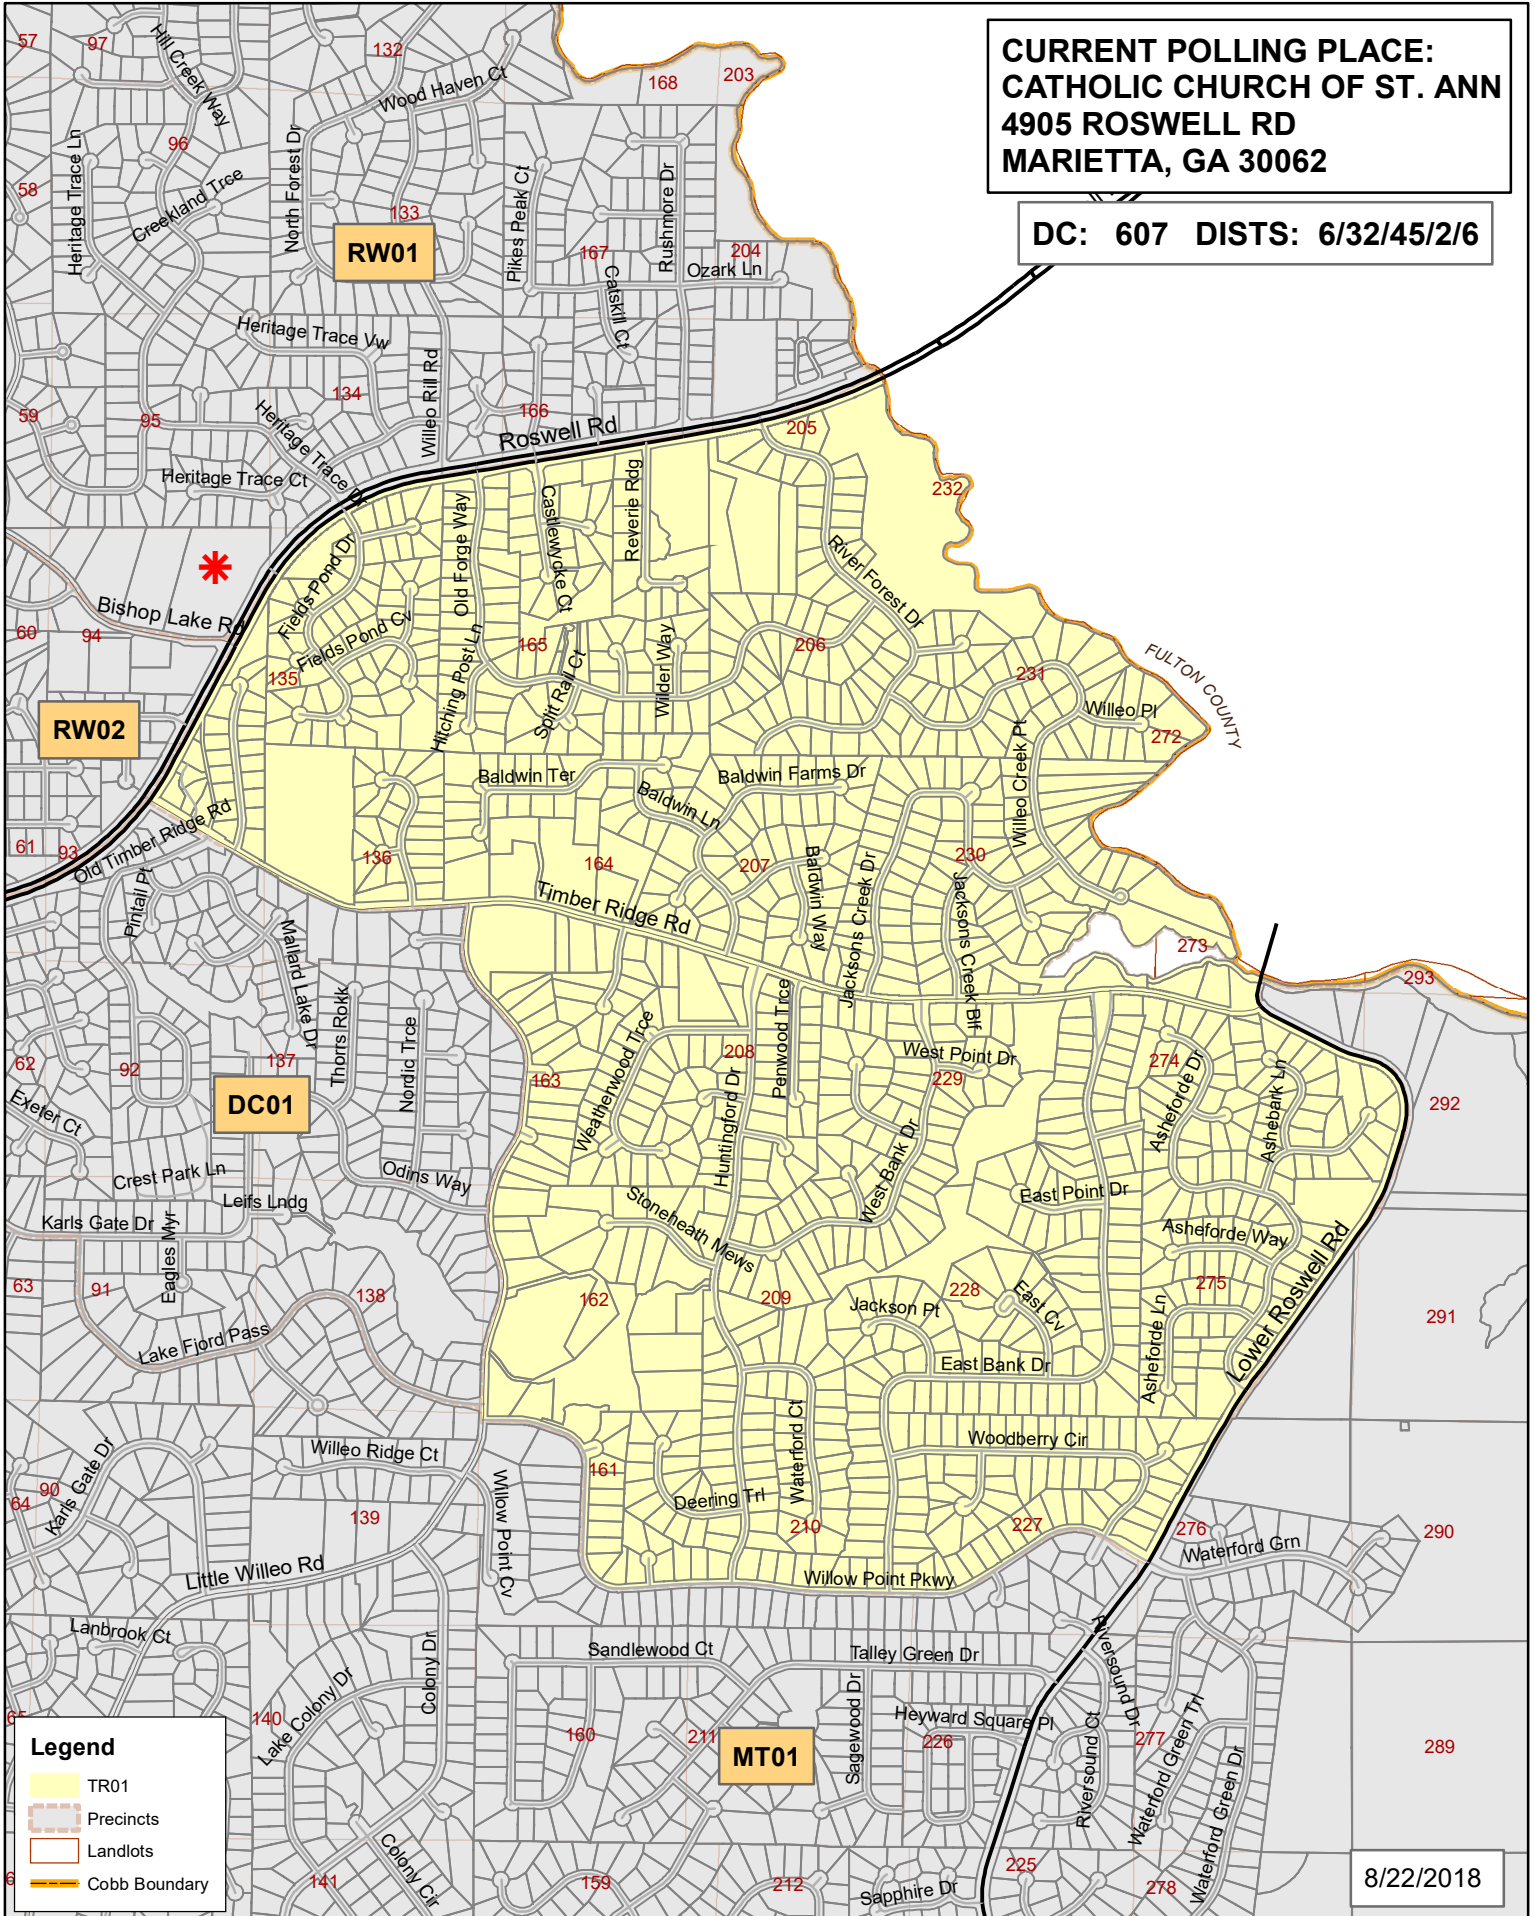

**TIMBER RIDGE 01  
(TR01)**

**KEY: DC: DISTRICT COMBO  
DISTS: CONG/SENATE/HOUSE/COMM/SCHBD**

**\* POLLING PLACE**

**CURRENT POLLING PLACE:  
CATHOLIC CHURCH OF ST. ANN  
4905 ROSWELL RD  
MARIETTA, GA 30062**

**DC: 607 DISTS: 6/32/45/2/6**

**Legend**

- TR01
- Precincts
- Landlots
- Cobb Boundary

8/22/2018