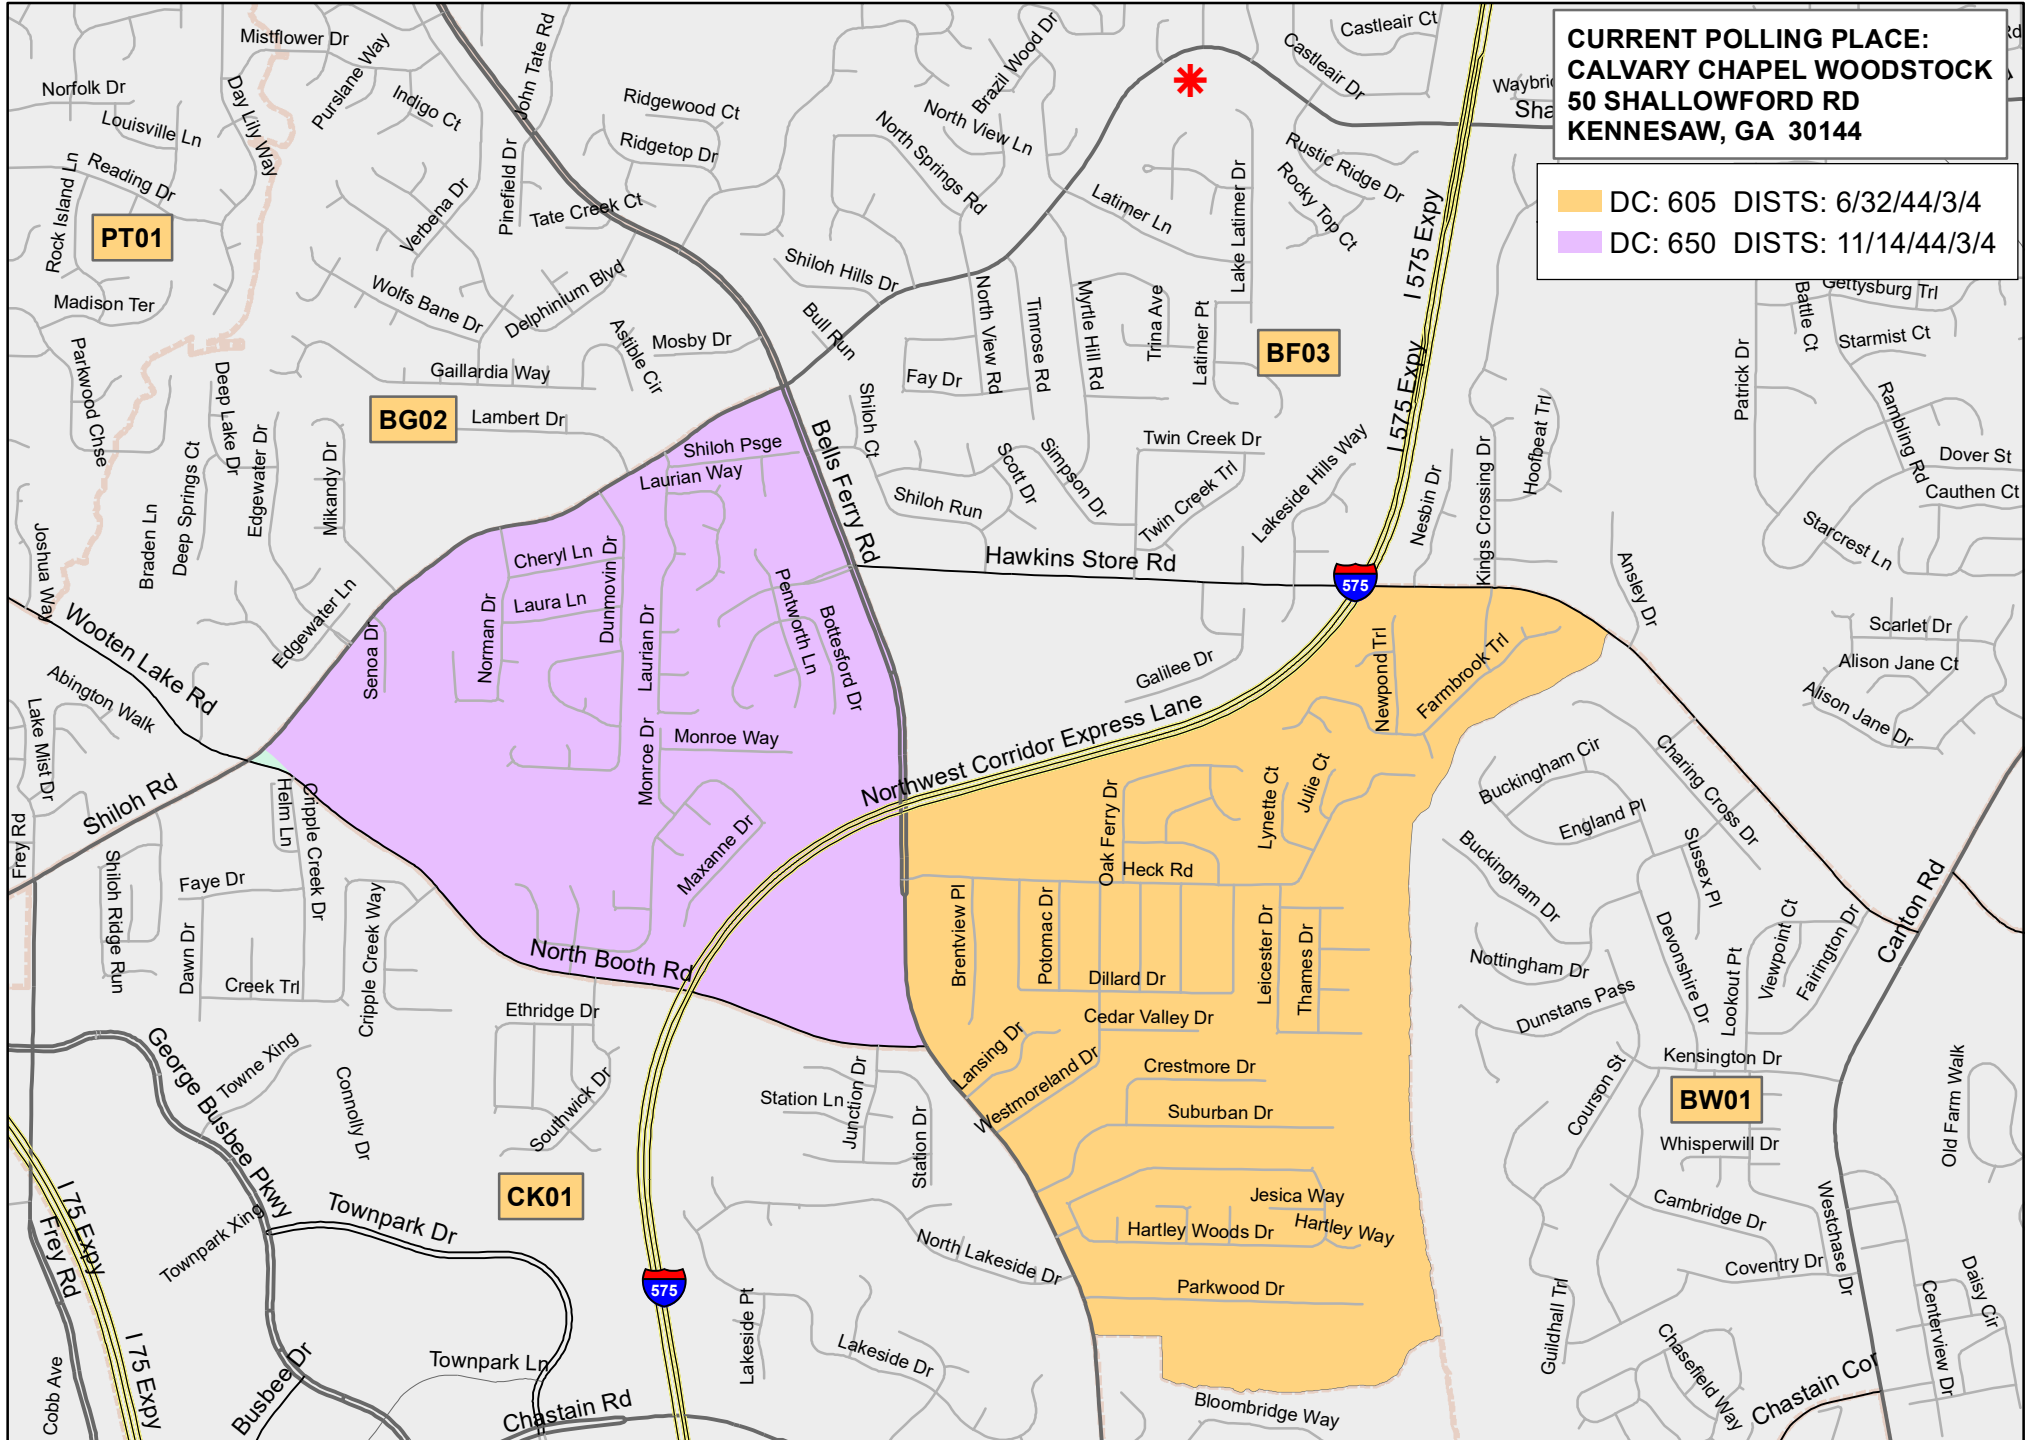

**PALMER 01  
(PR01)**

**KEY: DC: DISTRICT COMBO  
DISTS: CONG /SENATE /HOUSE /COMM /SCHBD**

**\* POLLING  
PLACE** 9/11/2019

**CURRENT POLLING PLACE:  
CALVARY CHAPEL WOODSTOCK  
50 SHALLOWFORD RD  
KENNESAW, GA 30144**

**DC: 605 DISTS: 6/32/44/3/4**  
**DC: 650 DISTS: 11/14/44/3/4**