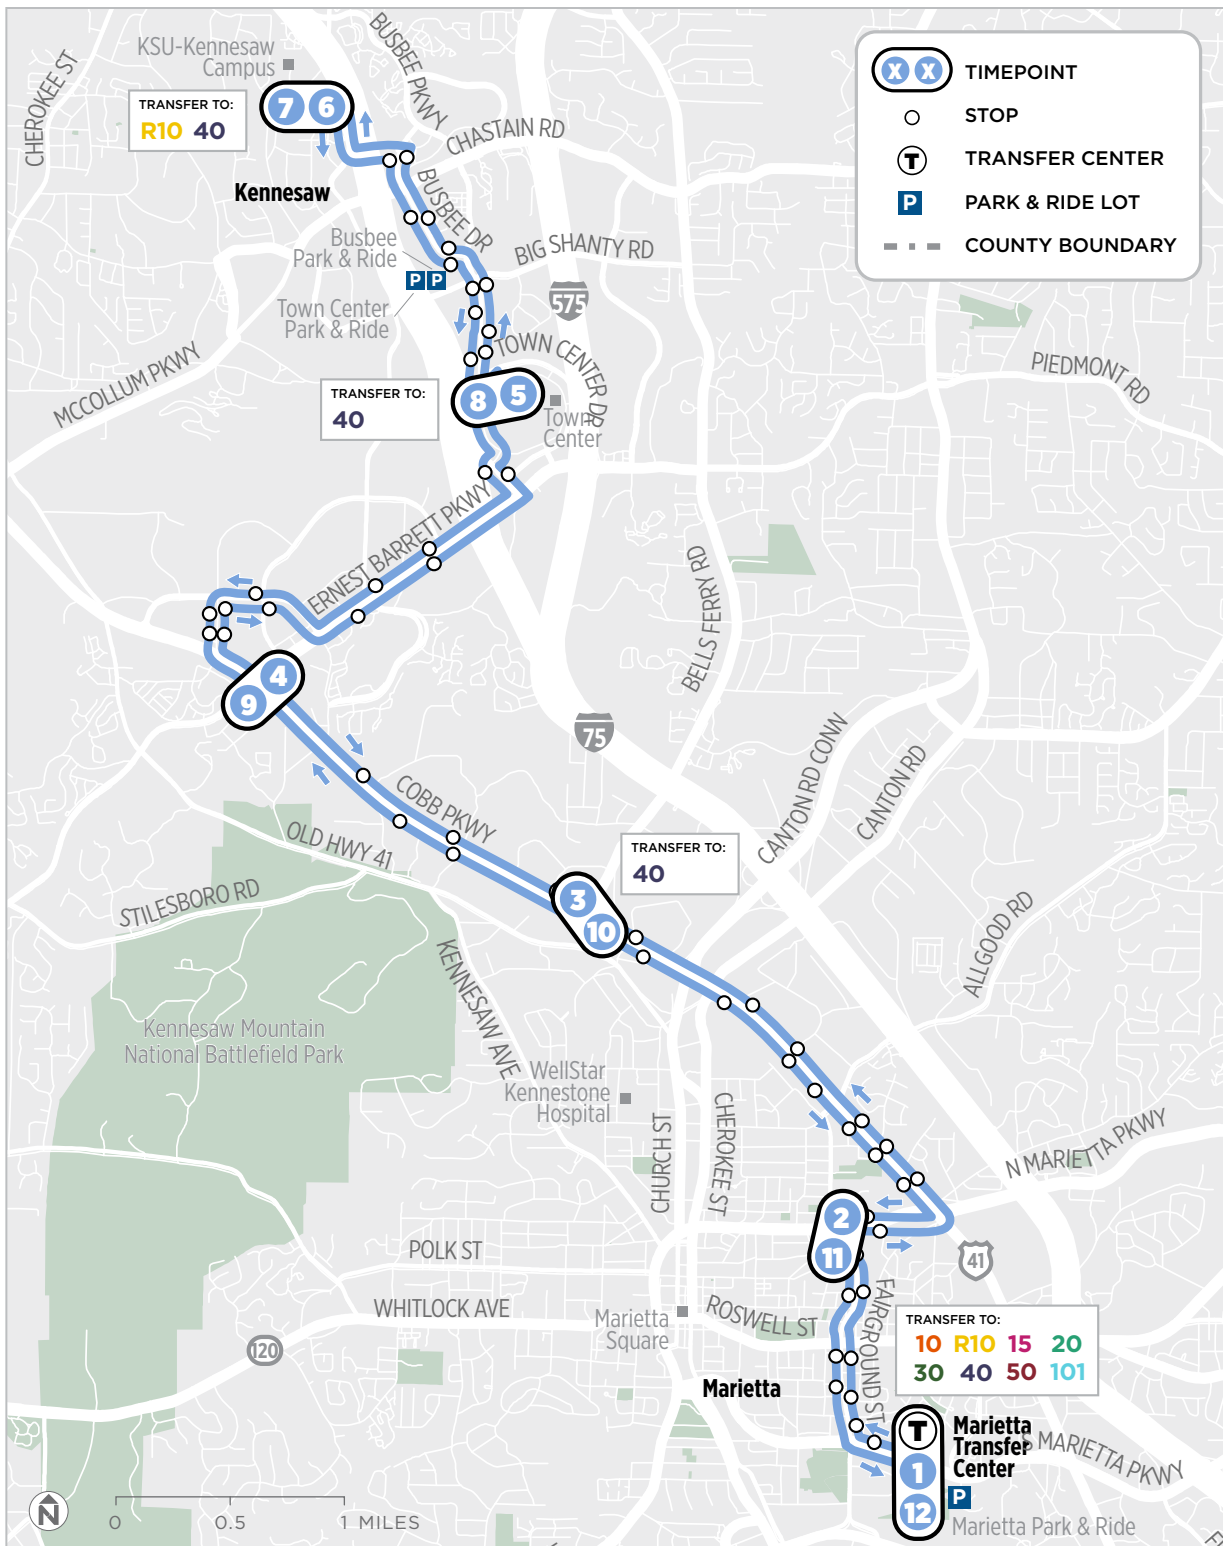

# Route 45

The stop locations and times listed on the schedule represent only selected stop locations and their associated bus departure times. If your stop is not a timed stop the bus will arrive between the times listed before and after the stop. Please plan to arrive at your stop at least 5 minutes prior to the time listed.

## Weekday - OUTBOUND

1	2	3	4	5	6
Marietta Transfer Center	N Marietta Pkwy + Fairground St	Cobb Pkwy + Bells Ferry Rd	Vaughn Rd + Cobb Pkwy	Town Center Mall / JC Penney Entrance	KSU Kennesaw Campus
6:30	6:35	6:46	6:54	7:04	7:16
7:30	7:35	7:46	7:54	8:04	8:16
8:30	8:35	8:46	8:54	9:04	9:16
9:30	9:35	9:46	9:54	10:04	10:16
10:30	10:35	10:46	10:54	11:04	11:16
11:30	11:35	11:46	11:54	<b>12:04</b>	<b>12:16</b>
<b>12:30</b>	<b>12:35</b>	<b>12:46</b>	<b>12:54</b>	<b>1:04</b>	<b>1:16</b>
<b>1:30</b>	<b>1:35</b>	<b>1:46</b>	<b>1:54</b>	<b>2:04</b>	<b>2:16</b>
<b>2:30</b>	<b>2:35</b>	<b>2:46</b>	<b>2:54</b>	<b>3:04</b>	<b>3:16</b>
<b>3:30</b>	<b>3:35</b>	<b>3:46</b>	<b>3:54</b>	<b>4:04</b>	<b>4:16</b>
<b>4:30</b>	<b>4:35</b>	<b>4:46</b>	<b>4:54</b>	<b>5:04</b>	<b>5:16</b>
<b>5:30</b>	<b>5:35</b>	<b>5:46</b>	<b>5:54</b>	<b>6:04</b>	<b>6:16</b>
<b>6:30</b>	<b>6:35</b>	<b>6:46</b>	<b>6:54</b>	<b>7:04</b>	<b>7:16</b>
<b>7:30</b>	<b>7:35</b>	<b>7:46</b>	<b>7:54</b>	<b>8:04</b>	<b>8:16</b>
<b>8:30</b>	<b>8:35</b>	<b>8:46</b>	<b>8:54</b>	<b>9:04</b>	<b>9:16</b>