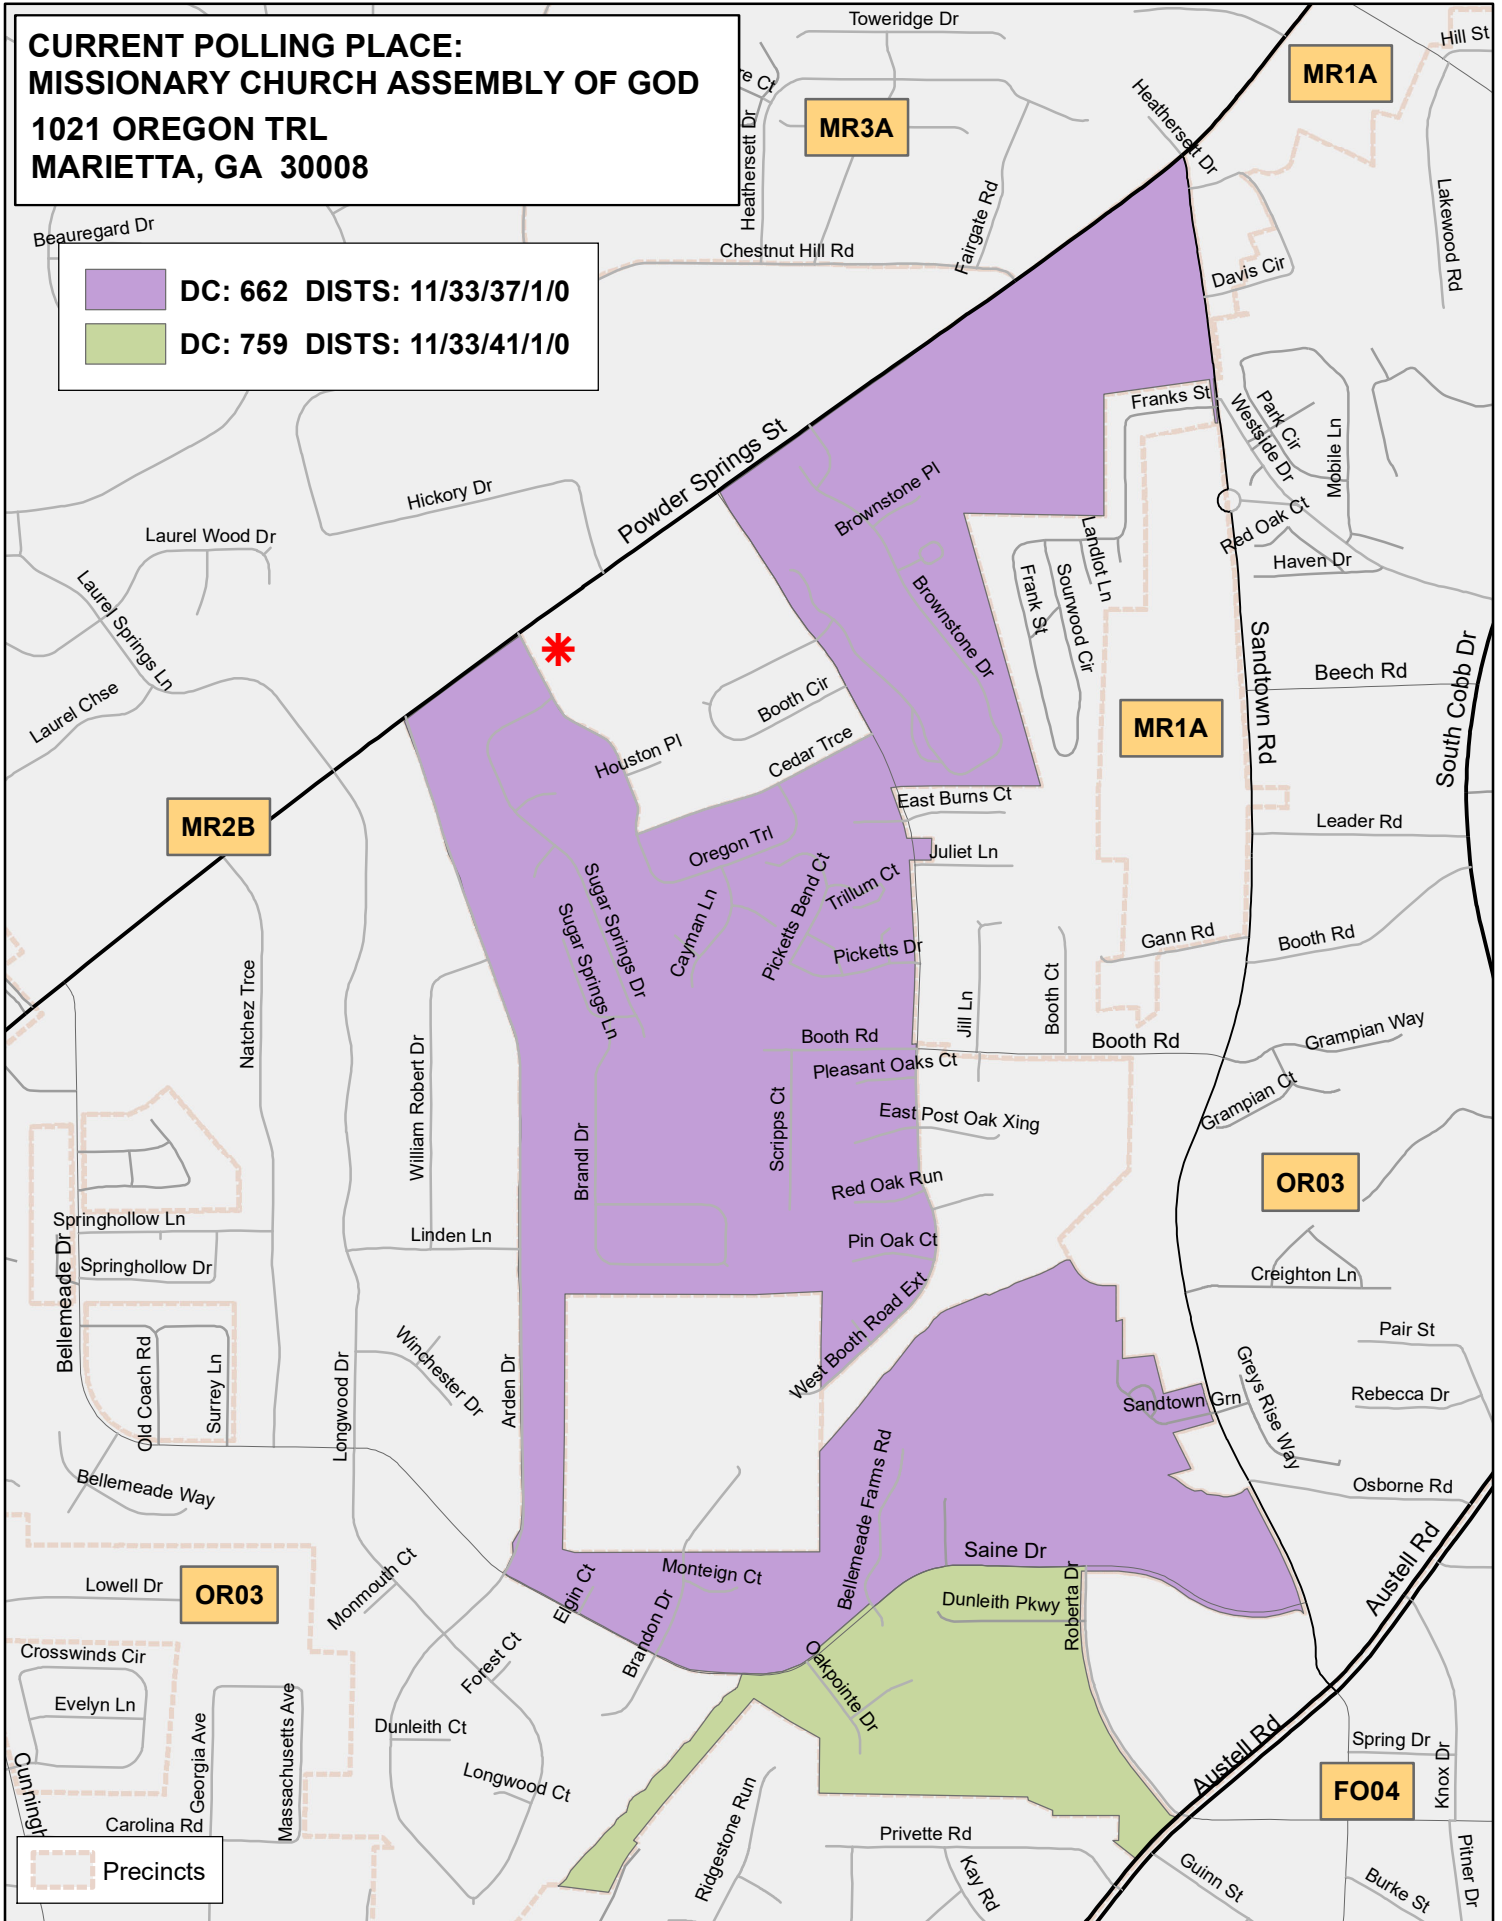

CURRENT POLLING PLACE:
MISSIONARY CHURCH ASSEMBLY OF GOD
1021 OREGON TRL
MARIETTA, GA 30008

 DC: 662 DISTS: 11/33/37/1/0
 DC: 759 DISTS: 11/33/41/1/0

 Precincts