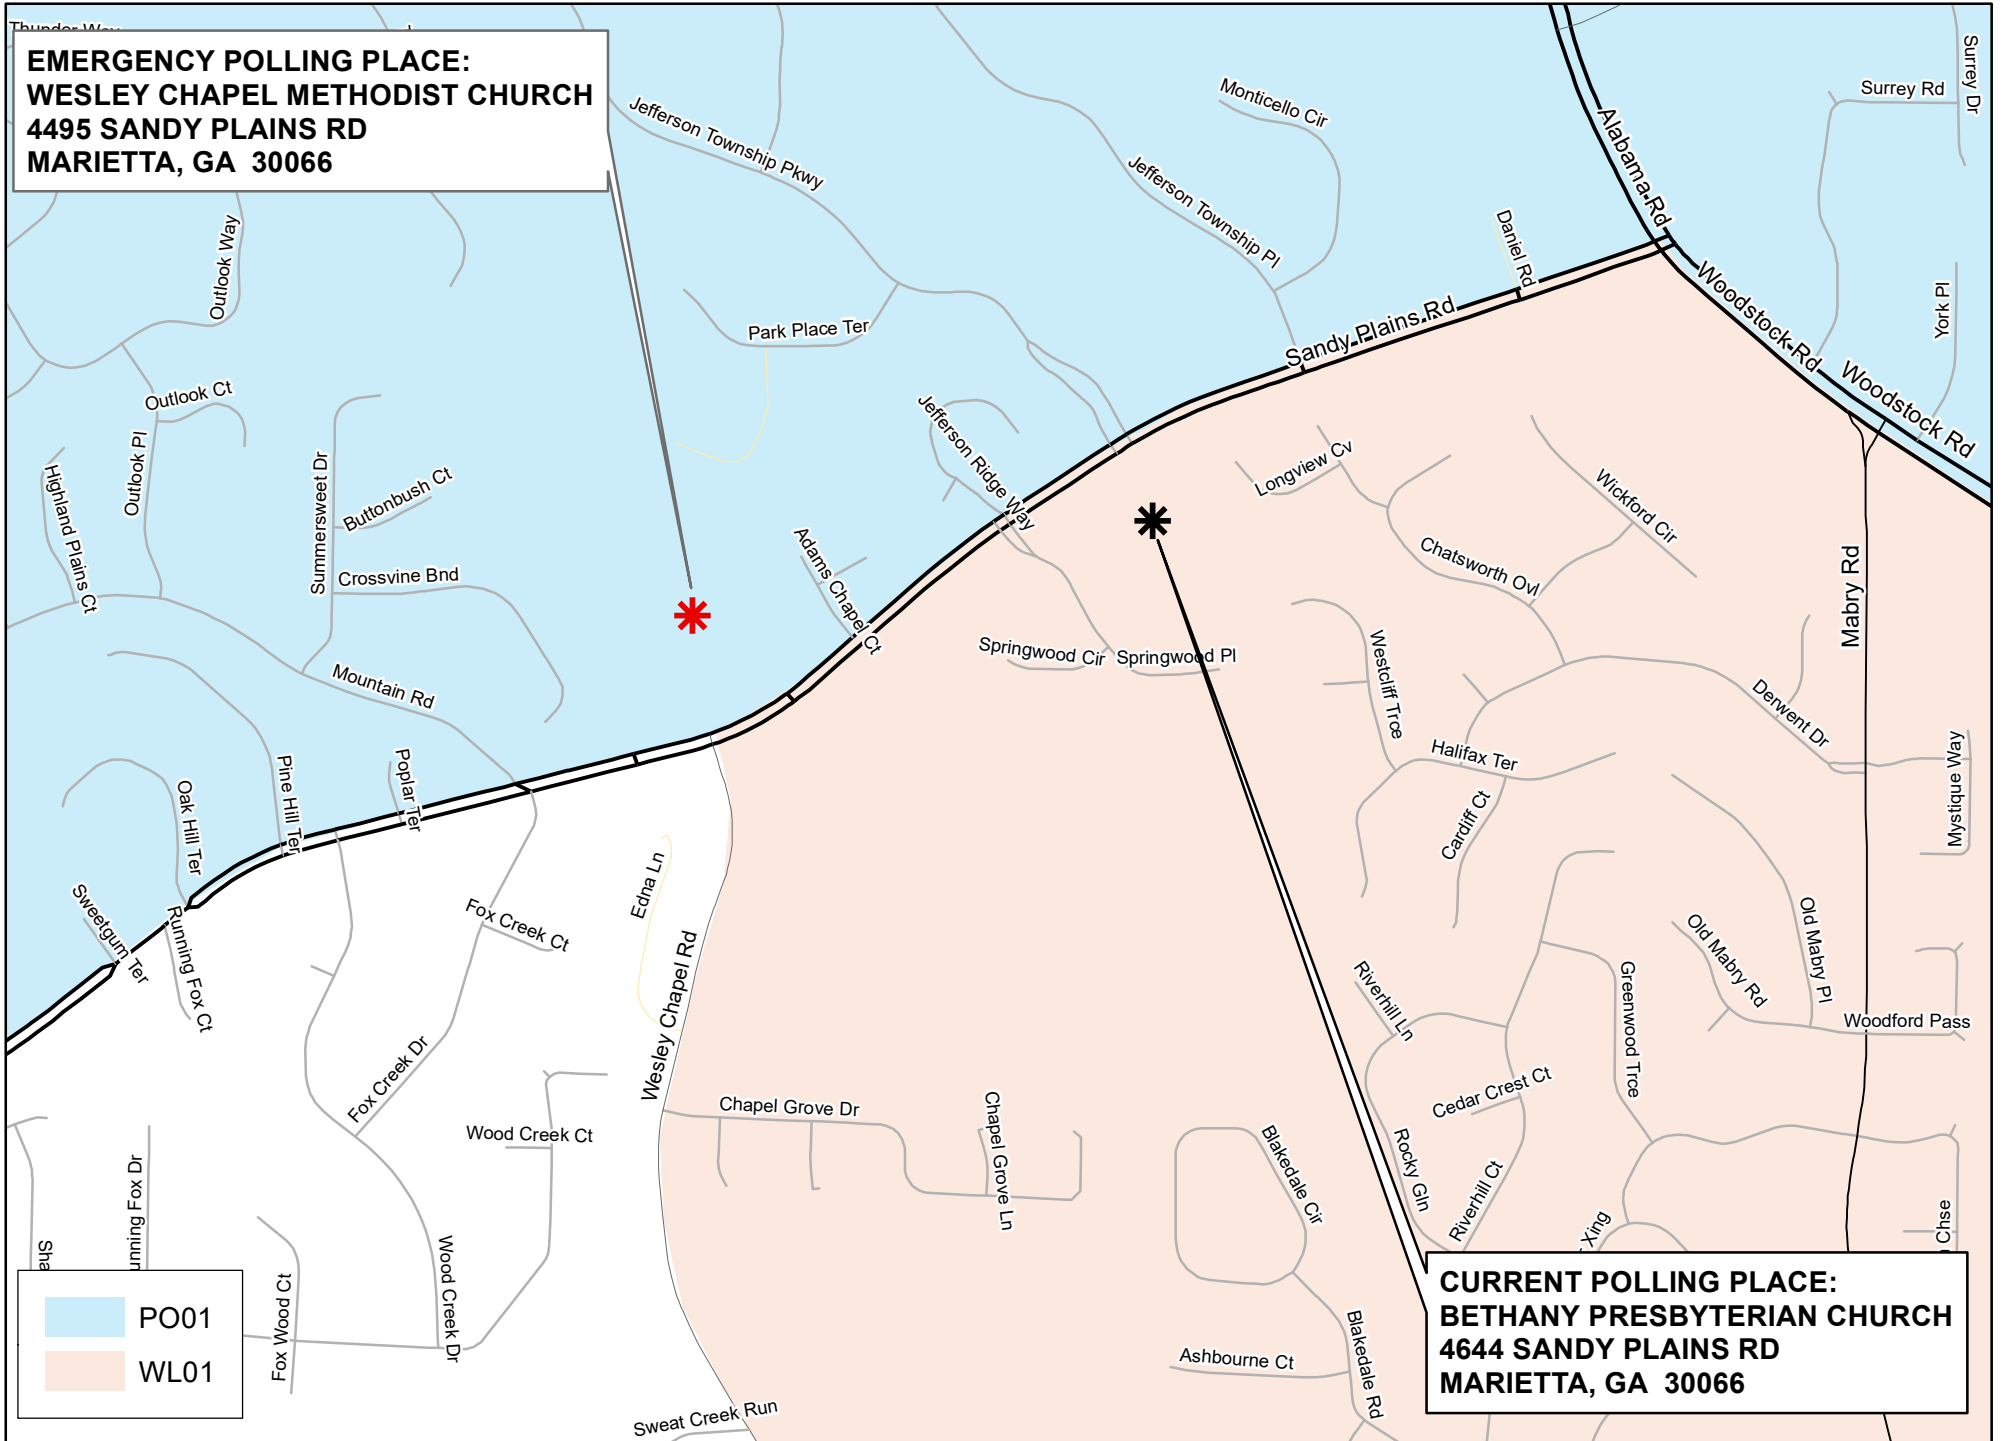

WILLEO 01
(WL01)

Emergency Polling Place Change - Effective January 5, 2021

* CURRENT POLLING PLACE
* TEMPORARY POLLING PLACE

**EMERGENCY POLLING PLACE:
WESLEY CHAPEL METHODIST CHURCH
4495 SANDY PLAINS RD
MARIETTA, GA 30066**

PO01
WL01

**CURRENT POLLING PLACE:
BETHANY PRESBYTERIAN CHURCH
4644 SANDY PLAINS RD
MARIETTA, GA 30066**