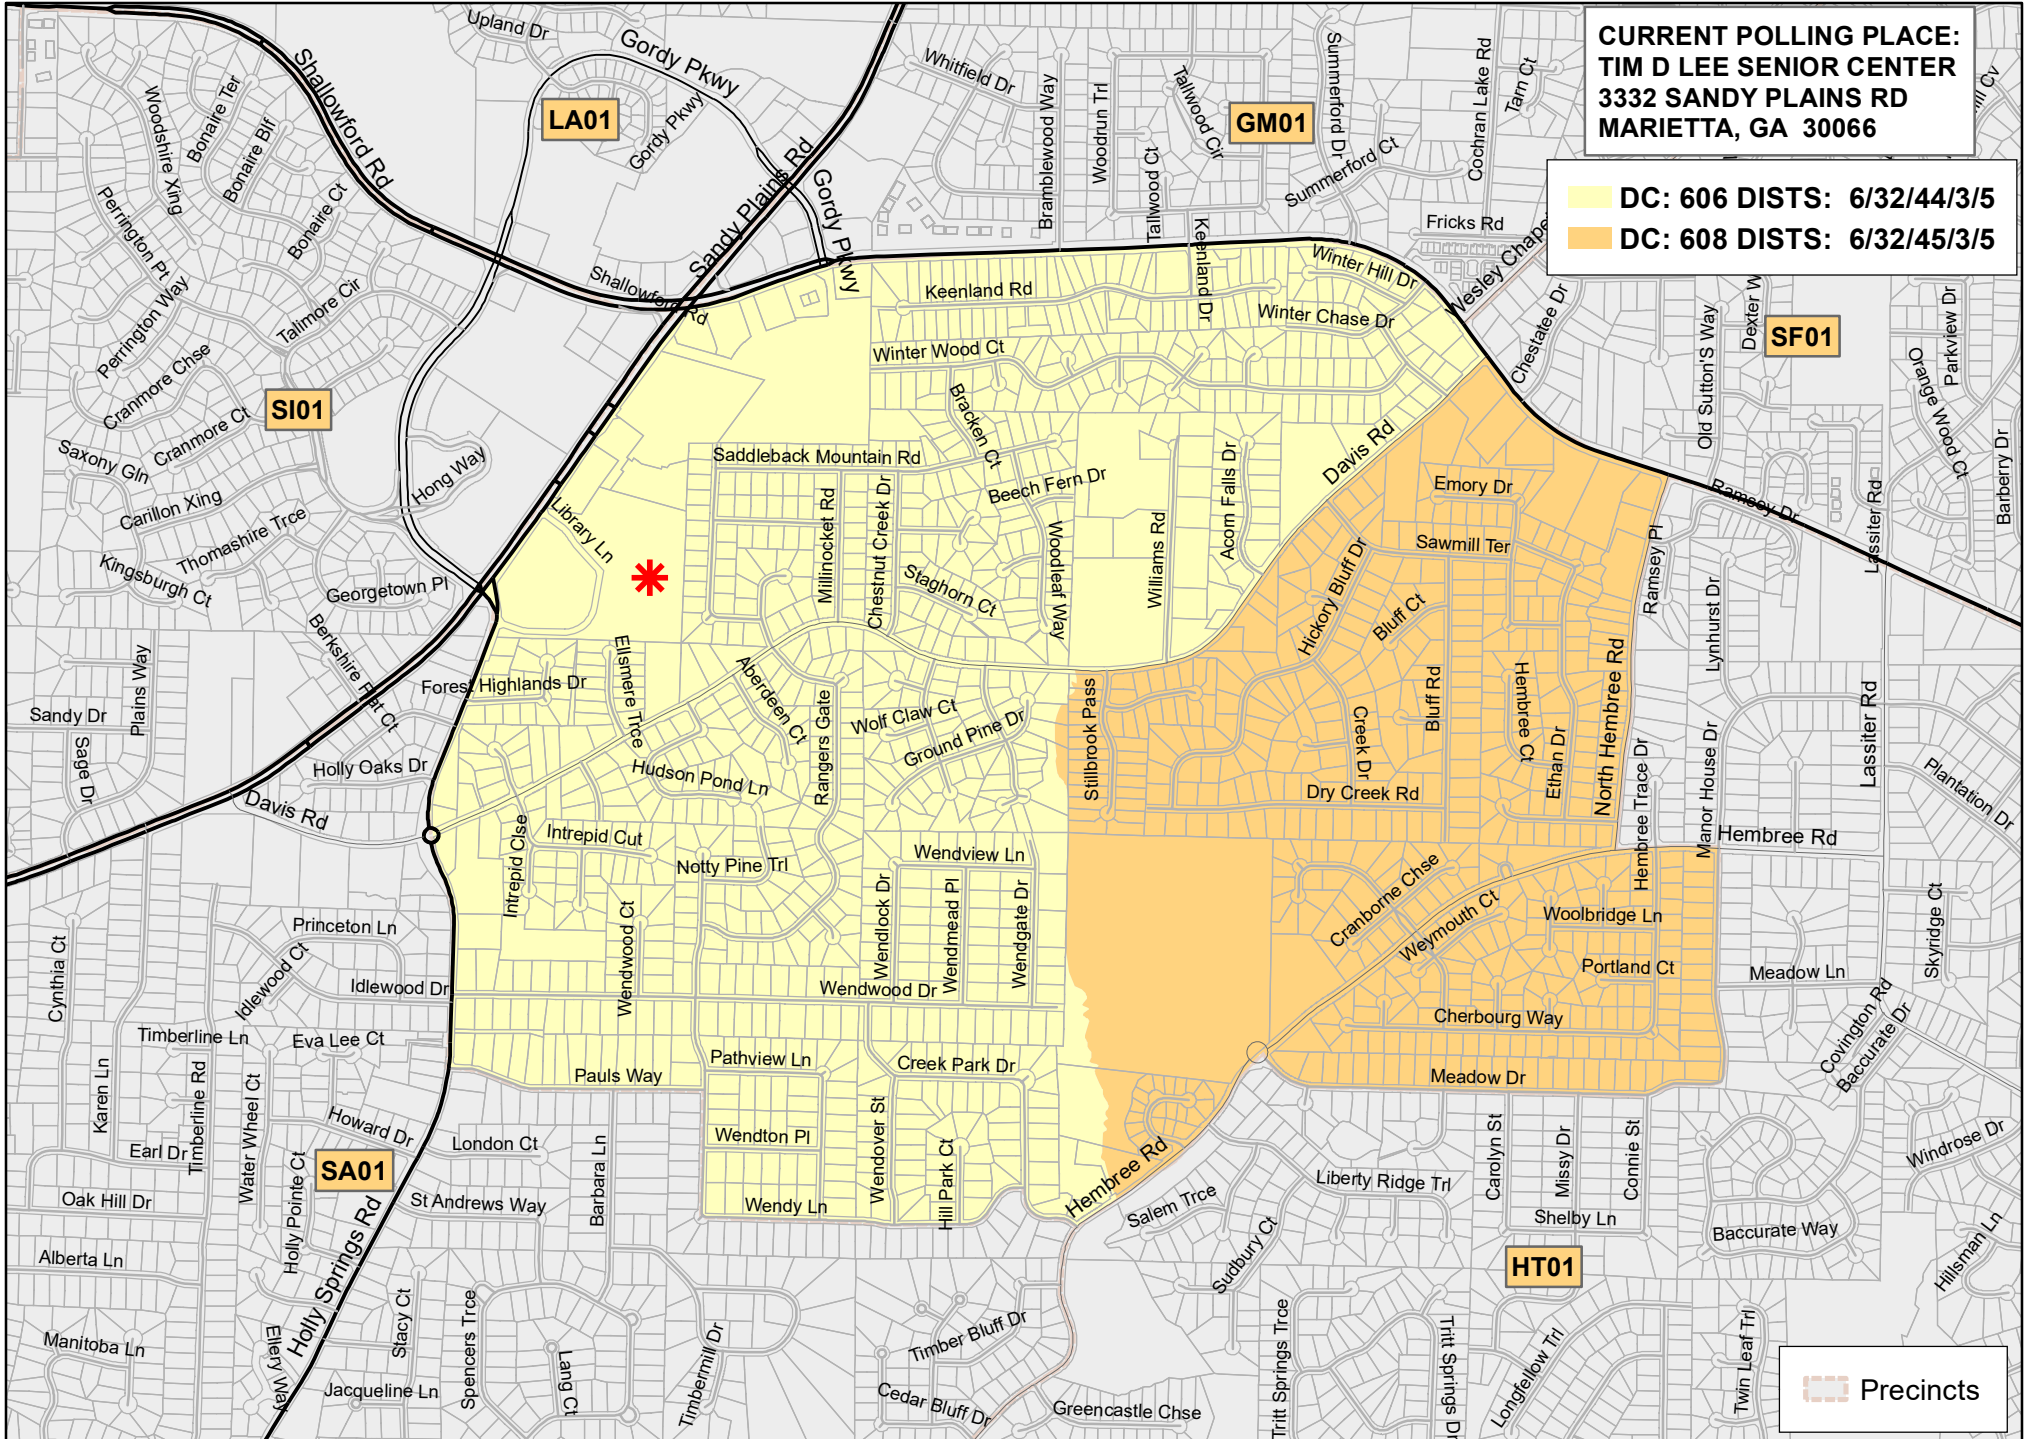

CURRENT POLLING PLACE:
TIM D LEE SENIOR CENTER
3332 SANDY PLAINS RD
MARIETTA, GA 30066

 DC: 606 DISTS: 6/32/44/3/5
 DC: 608 DISTS: 6/32/45/3/5

 Precincts