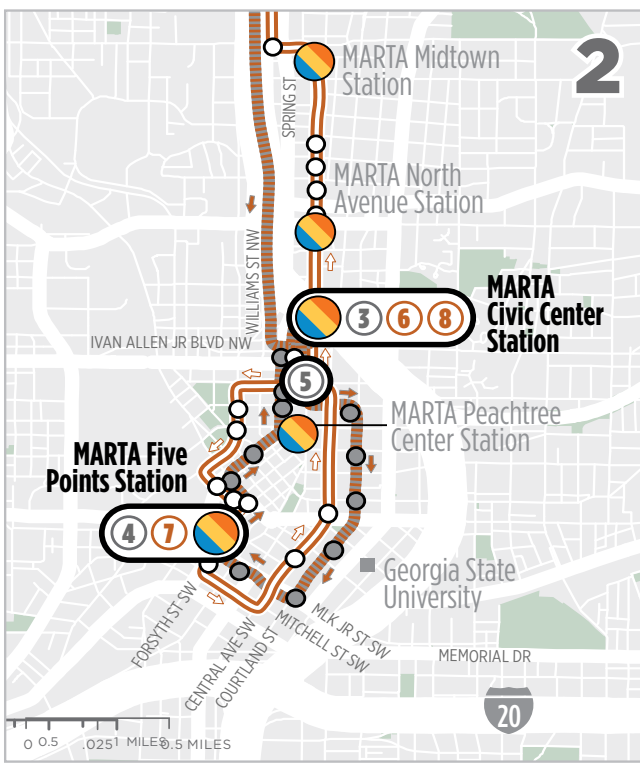

Route 100 does not operate on Saturday or Sunday

100

Route 100

Service Between:

- Busbee Park & Ride Lot
- Town Center Park & Ride Lot
- MARTA Civic Center Station
- MARTA Five Points Station
- Downtown Atlanta

All CobbLinc buses are accessible and
equipped with bike racks.

Weekday - OUTBOUND (AM)

1	2	3	4	5
Busbee Park & Ride	Town Center Park & Ride	MARTA Civic Center Station - SB*	Forsyth St + MARTA Five Points Station*	Ted Turner Dr + Peachtree Pl NW / Lanier Parking*
5:25		5:53	6:06	6:10
5:45		6:13	6:26	6:30
6:00		6:28	6:41	6:45
6:13		6:43	6:56	7:00
6:28		6:58	7:11	7:15
6:38		7:13	7:26	7:30
6:53		7:28	7:41	7:45
7:08		7:43	7:56	8:00
7:23		7:58	8:11	8:15
	7:31	8:13	8:26	8:30
	7:46	8:28	8:41	8:45

Weekday - INBOUND (PM)

6	7	8	9	10
MARTA Civic Center Station - SB	Forsyth St + MARTA Five Points Station	MARTA Civic Center Station - NB	Busbee Park & Ride*	Town Center Park & Ride*
3:15	3:28	3:42	4:17	4:22
3:45	3:58	4:12	4:52	4:57
4:00	4:13	4:27	5:12	5:17
4:15	4:28	4:42	5:27	5:32
4:30	4:43	4:57	5:42	5:47
4:45	4:58	5:12	5:57	6:02
5:00	5:13	5:27	6:12	6:17
5:15	5:28	5:42	6:27	6:32
5:30	5:43	5:57	6:42	6:47
6:00	6:13	6:27	7:02	7:07
6:30	6:43	6:57	7:27	7:32

*Estimated timepoint - bus may leave earlier than shown.

- AM TIMEPOINT & ROUTE
- PM TIMEPOINT & ROUTE
- AM/PM TIMEPOINT & ROUTE
- AM STOP
- PM STOP
- PARK & RIDE LOT
- MARTA STATION
- COUNTY BOUNDARY

Printed schedules may be out of date due to periodic route adjustments. Please visit CobbLinc.com to view and download the most up-to-date schedules and stop locations and to download schedules.