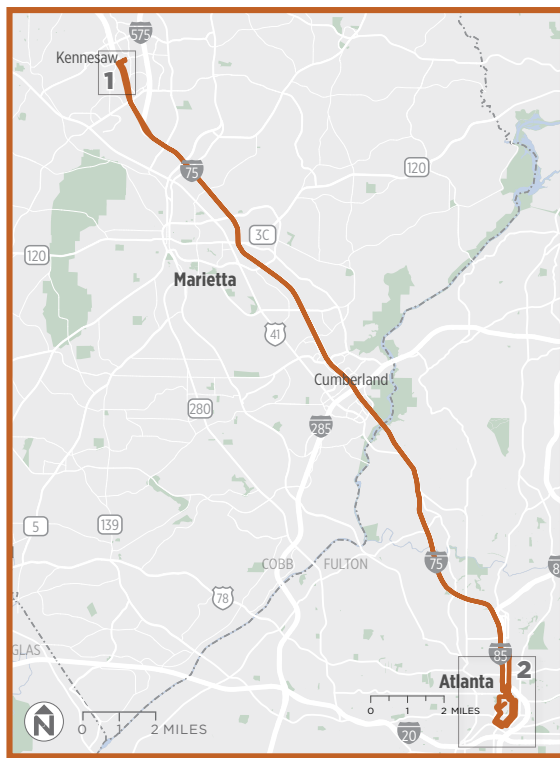

Weekday - OUTBOUND (AM)

1	2	3	4	5
Busbee Park & Ride	Town Center Park & Ride	MARTA Civic Center Station - SB*	Forsyth St + MARTA Five Points Station*	Ted Turner Dr + Peachtree Pl NW / Lanier Parking*
5:25		5:53	6:06	6:10
5:45		6:13	6:26	6:30
6:00		6:28	6:41	6:45
6:13		6:43	6:56	7:00
6:28		6:58	7:11	7:15
6:38		7:13	7:26	7:30
6:53		7:28	7:41	7:45
7:08		7:43	7:56	8:00
7:23		7:58	8:11	8:15
	7:31	8:13	8:26	8:30
	7:46	8:28	8:41	8:45

Weekday - INBOUND (PM)

6	7	8	9	10
MARTA Civic Center Station - SB	Forsyth St + MARTA Five Points Station	MARTA Civic Center Station - NB	Busbee Park & Ride*	Town Center Park & Ride*
3:15	3:28	3:42	4:17	4:22
3:45	3:58	4:12	4:52	4:57
4:00	4:13	4:27	5:12	5:17
4:15	4:28	4:42	5:27	5:32
4:30	4:43	4:57	5:42	5:47
4:45	4:58	5:12	5:57	6:02
5:00	5:13	5:27	6:12	6:17
5:15	5:28	5:42	6:27	6:32
5:30	5:43	5:57	6:42	6:47
6:00	6:13	6:27	7:02	7:07
6:30	6:43	6:57	7:27	7:32

*Estimated timepoint - bus may leave earlier than shown.