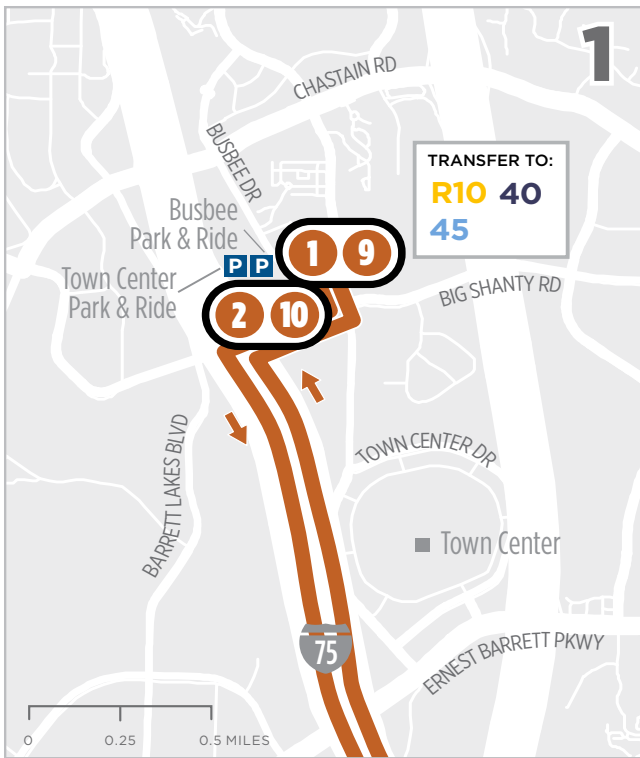

Route 100 does not operate on Saturday or Sunday

100

Route 100

Service Between:

- Busbee Park & Ride Lot
- Town Center Park & Ride Lot
- MARTA Civic Center Station
- MARTA Five Points Station
- Downtown Atlanta

All CobbLinc buses are accessible and
equipped with bike racks.

Weekday - OUTBOUND (AM)

1	2	3	4	5
Busbee Park & Ride	Town Center Park & Ride	MARTA Civic Center Station - SB*	Forsyth St + MARTA Five Points Station*	Ted Turner Dr + Peachtree Pl NW / Lanier Parking*
5:25		5:53	6:06	6:10
5:45		6:13	6:26	6:30
6:00		6:28	6:41	6:45
6:13		6:43	6:56	7:00
6:28		6:58	7:11	7:15
6:38		7:13	7:26	7:30
6:53		7:28	7:41	7:45
7:08		7:43	7:56	8:00
7:23		7:58	8:11	8:15
	7:31	8:13	8:26	8:30
	7:46	8:28	8:41	8:45

Weekday - INBOUND (PM)

6	7	8	9	10
MARTA Civic Center Station - SB	Forsyth St + MARTA Five Points Station	MARTA Civic Center Station - NB	Busbee Park & Ride*	Town Center Park & Ride*
3:15	3:28	3:42	4:17	4:22
3:45	3:58	4:12	4:52	4:57
4:00	4:13	4:27	5:12	5:17
4:15	4:28	4:42	5:27	5:32
4:30	4:43	4:57	5:42	5:47
4:45	4:58	5:12	5:57	6:02
5:00	5:13	5:27	6:12	6:17
5:15	5:28	5:42	6:27	6:32
5:30	5:43	5:57	6:42	6:47
6:00	6:13	6:27	7:02	7:07
6:30	6:43	6:57	7:27	7:32

*Estimated timepoint - bus may leave earlier than shown.

- AM TIMEPOINT & ROUTE
- PM TIMEPOINT & ROUTE
- AM/PM TIMEPOINT & ROUTE
- AM STOP
- PM STOP
- PARK & RIDE LOT
- MARTA STATION
- COUNTY BOUNDARY

Printed schedules may be out of date due to periodic route adjustments. Please visit CobbLinc.com to view and download the most up-to-date schedules and stop locations and to download schedules.