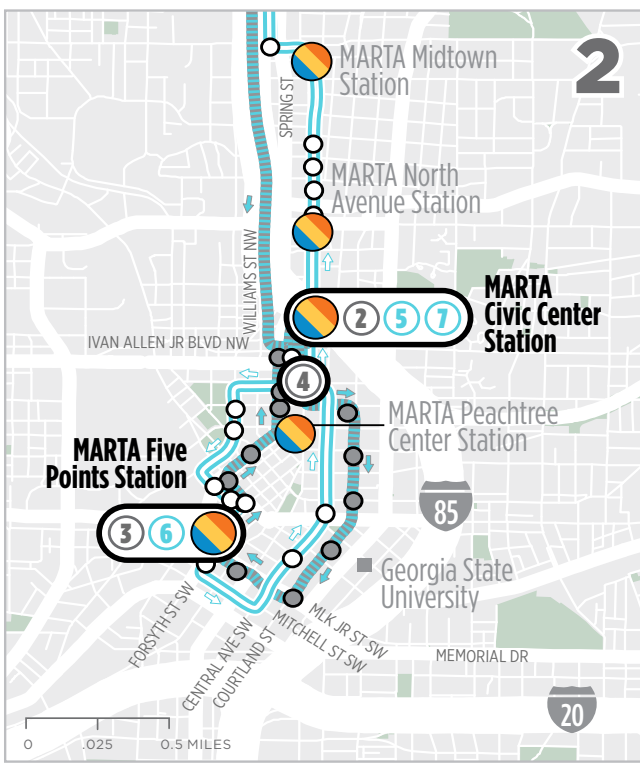

## Service Between:

- Marietta Transfer Center
- Marietta Park & Ride Lot
- MARTA Civic Center Station
- MARTA Five Points Station
- Downtown Atlanta

### Weekday - OUTBOUND (AM)

1	2	3	4
Marietta Transfer Center	MARTA Civic Center Station - SB*	Forsyth St + MARTA Five Points Station*	Ted Turner Dr + Peachtree Pl NW / Lanier Parking*
6:10	6:35	6:48	6:52
6:35	7:00	7:13	7:17
7:05	7:40	7:53	7:57
7:30	8:05	8:18	8:22
8:00	8:35	8:48	8:52

### Weekday - INBOUND (PM)

5	6	7	8
MARTA Civic Center Station - SB	Forsyth St + MARTA Five Points Station	MARTA Civic Center Station - NB	Marietta Transfer Center*
<b>3:53</b>	<b>4:06</b>	<b>4:20</b>	<b>5:00</b>
<b>4:14</b>	<b>4:27</b>	<b>4:41</b>	<b>5:21</b>
<b>4:50</b>	<b>5:03</b>	<b>5:17</b>	<b>5:57</b>
<b>5:20</b>	<b>5:33</b>	<b>5:47</b>	<b>6:27</b>
<b>5:45</b>	<b>5:58</b>	<b>6:12</b>	<b>6:52</b>
<b>6:35</b>	<b>6:48</b>	<b>6:58</b>	<b>7:33</b>

- AM TIMEPOINT & ROUTE
- PM TIMEPOINT & ROUTE
- AM/PM TIMEPOINT & ROUTE
- AM STOP
- PM STOP
- TRANSFER CENTER
- PARK & RIDE LOT
- MARTA STATION
- COUNTY BOUNDARY

Printed schedules may be out of date due to periodic route adjustments. Please visit [CobbLinc.com](http://CobbLinc.com) to view and download the most up-to-date schedules and stop locations and to download schedules.