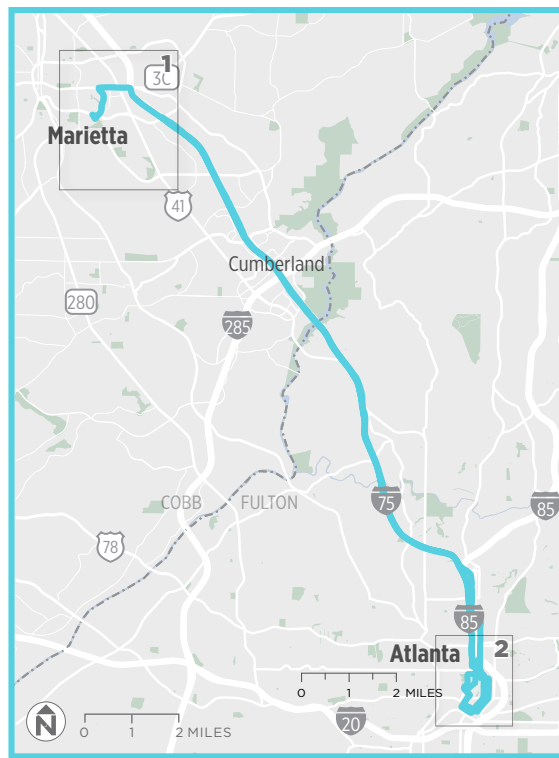

# Route 101

## Service Between:

- Marietta Transfer Center
- Marietta Park & Ride Lot
- MARTA Civic Center Station
- MARTA Five Points Station
- Downtown Atlanta

### Weekday - OUTBOUND (AM)

1	2	3	4
Marietta Transfer Center	MARTA Civic Center Station - SB*	Forsyth St + MARTA Five Points Station*	Ted Turner Dr + Peachtree Pl NW / Lanier Parking*
6:10	6:35	6:48	6:52
6:35	7:00	7:13	7:17
7:05	7:40	7:53	7:57
7:30	8:05	8:18	8:22
8:00	8:35	8:48	8:52

### Weekday - INBOUND (PM)

5	6	7	8
MARTA Civic Center Station - SB	Forsyth St + MARTA Five Points Station	MARTA Civic Center Station - NB	Marietta Transfer Center*
<b>3:53</b>	<b>4:06</b>	<b>4:20</b>	<b>5:00</b>
<b>4:14</b>	<b>4:27</b>	<b>4:41</b>	<b>5:21</b>
<b>4:50</b>	<b>5:03</b>	<b>5:17</b>	<b>5:57</b>
<b>5:20</b>	<b>5:33</b>	<b>5:47</b>	<b>6:27</b>
<b>5:45</b>	<b>5:58</b>	<b>6:12</b>	<b>6:52</b>
<b>6:35</b>	<b>6:48</b>	<b>6:58</b>	<b>7:33</b>