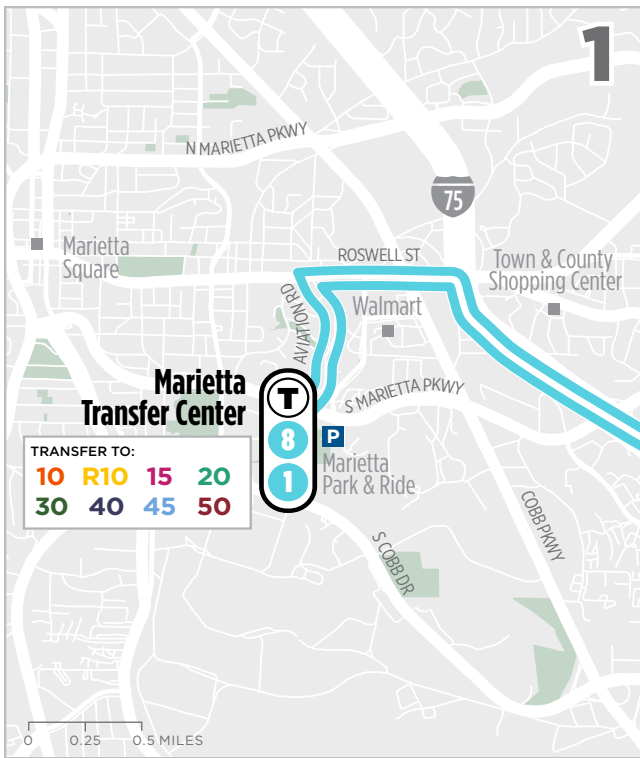

## Service Between:

- Marietta Transfer Center
- Marietta Park & Ride Lot
- MARTA Civic Center Station
- MARTA Five Points Station
- Downtown Atlanta

### Weekday - OUTBOUND (AM)

1	2	3	4
Marietta Transfer Center	MARTA Civic Center Station - SB*	Forsyth St + MARTA Five Points Station*	Ted Turner Dr + Peachtree Pl NW / Lanier Parking*
6:10	6:35	6:48	6:52
6:35	7:00	7:13	7:17
7:05	7:40	7:53	7:57
7:30	8:05	8:18	8:22
8:00	8:35	8:48	8:52

### Weekday - INBOUND (PM)

5	6	7	8
MARTA Civic Center Station - SB	Forsyth St + MARTA Five Points Station	MARTA Civic Center Station - NB	Marietta Transfer Center*
<b>3:53</b>	<b>4:06</b>	<b>4:20</b>	<b>5:00</b>
<b>4:14</b>	<b>4:27</b>	<b>4:41</b>	<b>5:21</b>
<b>4:50</b>	<b>5:03</b>	<b>5:17</b>	<b>5:57</b>
<b>5:20</b>	<b>5:33</b>	<b>5:47</b>	<b>6:27</b>
<b>5:45</b>	<b>5:58</b>	<b>6:12</b>	<b>6:52</b>
<b>6:35</b>	<b>6:48</b>	<b>6:58</b>	<b>7:33</b>

- AM TIMEPOINT & ROUTE
- PM TIMEPOINT & ROUTE
- AM/PM TIMEPOINT & ROUTE
- AM STOP
- PM STOP
- TRANSFER CENTER
- PARK & RIDE LOT
- MARTA STATION
- COUNTY BOUNDARY

Printed schedules may be out of date due to periodic route adjustments. Please visit [CobbLinc.com](http://CobbLinc.com) to view and download the most up-to-date schedules and stop locations and to download schedules.