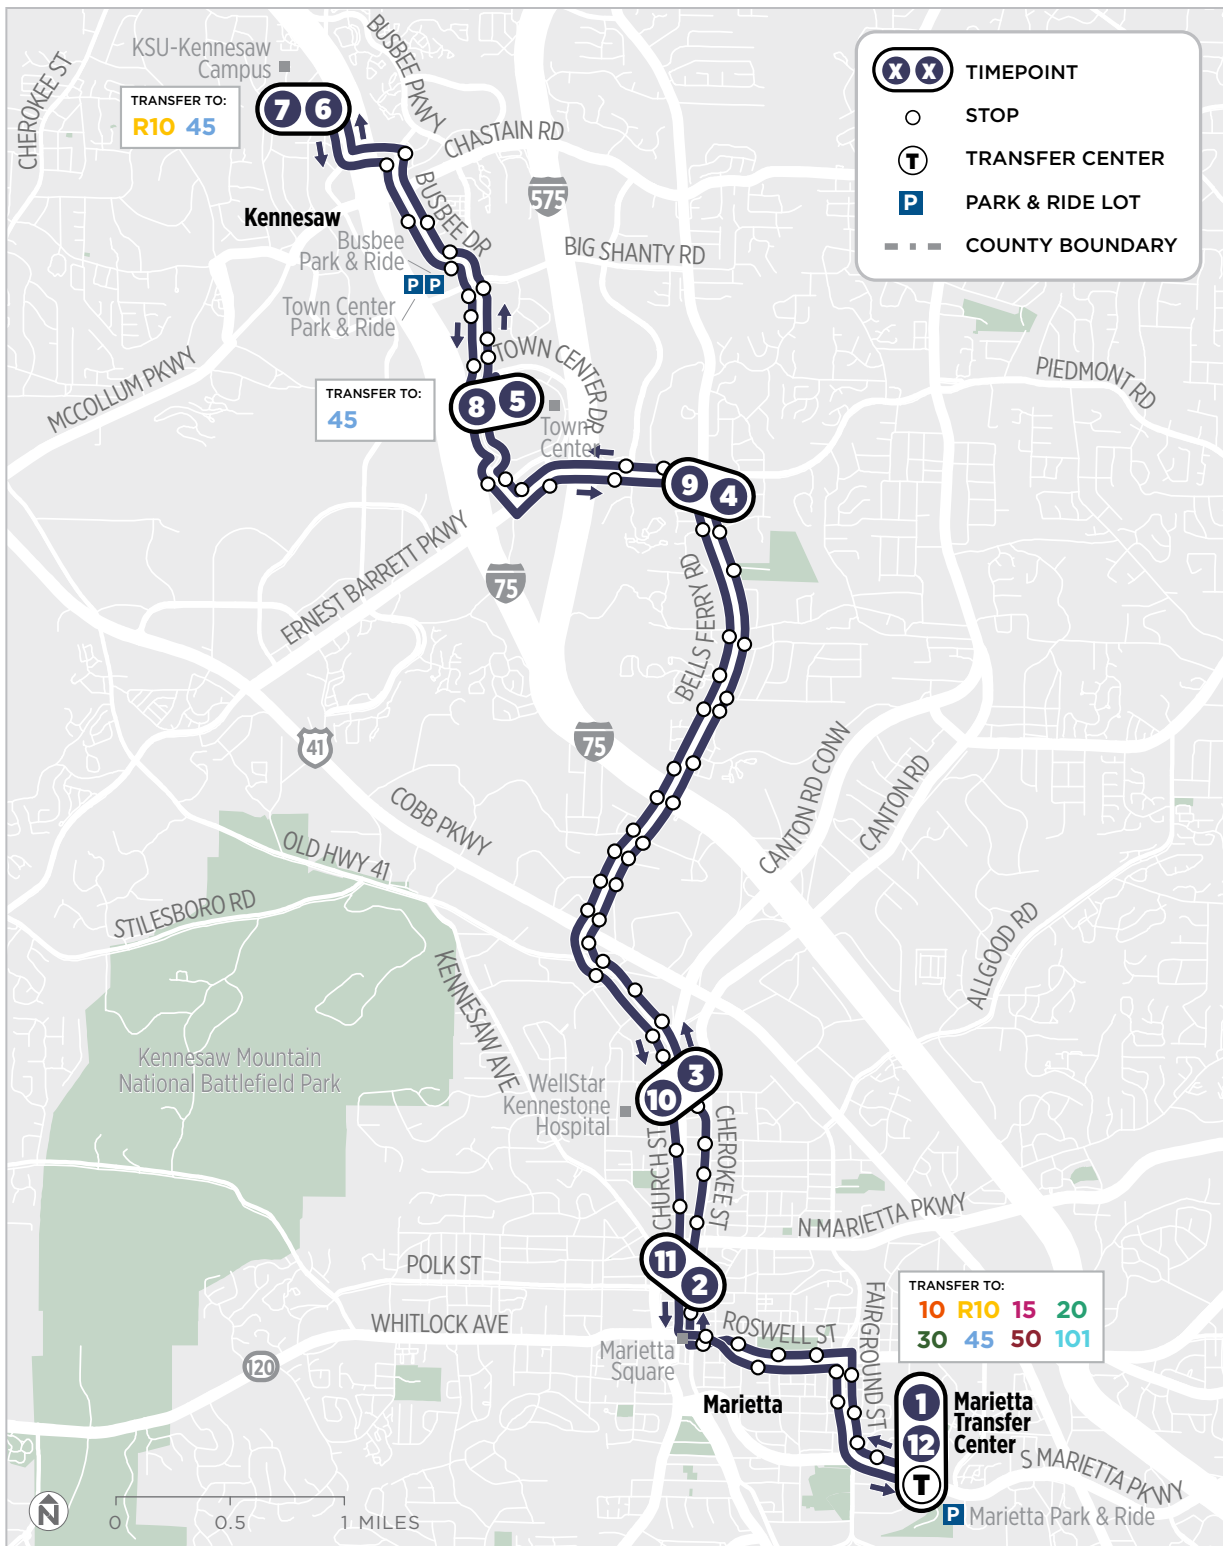

PM times are marked in **bold**.

Route 40

Service Between:

- Marietta Transfer Center
- Marietta Park & Ride Lot
- Marietta Square
- Kennestone Hospital
- Town Center Mall
- Busbee Park & Ride Lot
- KSU-Kennesaw Campus

All CobbLinc buses are accessible and equipped with bike racks.

Weekday - OUTBOUND

1	2	3	4	5	6
Marietta Transfer Center	Cherokee St + Blackwell St	Cherokee St + Lewis Dr	Barrett Pkwy + Prado Ln	Town Center Mall / JC Penney Entrance	Frey Rd + Campus Loop Rd
6:00	6:12	6:14	6:24	6:34	6:46
7:00	7:12	7:14	7:24	7:34	7:46
8:00	8:12	8:14	8:24	8:34	8:46
9:00	9:12	9:14	9:24	9:34	9:46
10:00	10:12	10:14	10:24	10:34	10:46
11:00	11:12	11:14	11:24	11:34	11:46
12:00	12:12	12:14	12:24	12:34	12:46
1:00	1:12	1:14	1:24	1:34	1:46
2:00	2:12	2:14	2:24	2:34	2:46
3:00	3:12	3:14	3:24	3:34	3:46
4:00	4:12	4:14	4:24	4:34	4:46
5:00	5:12	5:14	5:24	5:34	5:46
6:00	6:12	6:14	6:24	6:34	6:46
7:00	7:12	7:14	7:24	7:34	7:46
8:00	8:12	8:14	8:24	8:34	8:46
9:00	9:12	9:14	9:24	9:34	9:46
10:00	10:12	10:14	10:24	10:34	10:46

Weekday - INBOUND

7	8	9	10	11	12
Frey Rd + Campus Loop Rd	Town Center Mall / JC Penney Entrance	Bells Ferry Rd + Barrett Pkwy	Church St + Whitcher St	Church St + Kennesaw Ave	Marietta Transfer Center
6:00	6:09	6:17	6:28	6:31	6:46
7:00	7:09	7:17	7:28	7:31	7:46
8:00	8:09	8:17	8:28	8:31	8:46
9:00	9:09	9:17	9:28	9:31	9:46
10:00	10:09	10:17	10:28	10:31	10:46
11:00	11:09	11:17	11:28	11:31	11:46
12:00	12:09	12:17	12:28	12:31	12:46
1:00	1:09	1:17	1:28	1:31	1:46
2:00	2:09	2:17	2:28	2:31	2:46
3:00	3:09	3:17	3:28	3:31	3:46
4:00	4:09	4:17	4:28	4:31	4:46
5:00	5:09	5:17	5:28	5:31	5:46
6:00	6:09	6:17	6:28	6:31	6:46
7:00	7:09	7:17	7:28	7:31	7:46
8:00	8:09	8:17	8:28	8:31	8:46
9:00	9:09	9:17	9:28	9:31	9:46
10:00	10:09	10:17	10:28	10:31	10:46
11:00	11:09	11:17	11:28	11:31	11:46