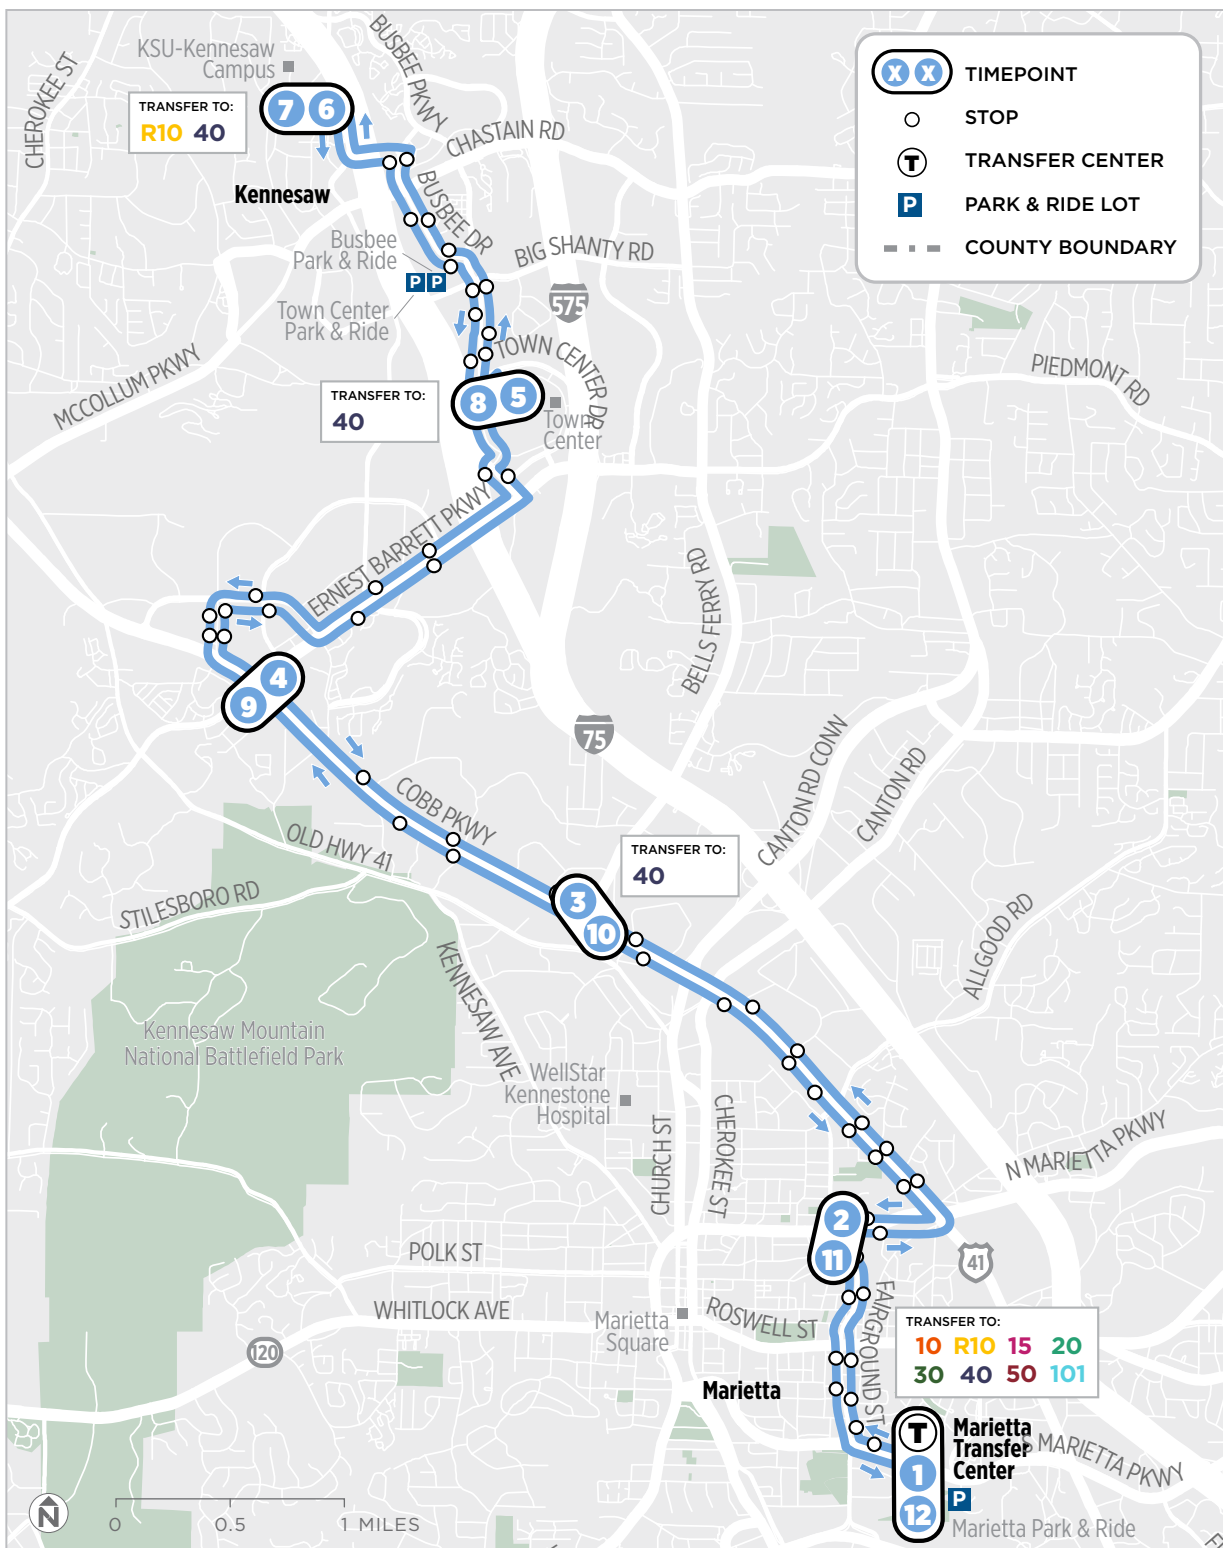

The stop locations and times listed on the schedule represent only selected stop locations and their associated bus departure times. If your stop is not a timed stop the bus will arrive between the times listed before and after the stop. Please plan to arrive at your stop at least 5 minutes prior to the time listed.

Weekday - OUTBOUND

1	2	3	4	5	6
Marietta Transfer Center	N Marietta Pkwy + Fairground St	Cobb Pkwy + Bells Ferry Rd	Vaughn Rd + Cobb Pkwy	Town Center Mall / JC Penney Entrance	Frey Rd + Campus Loop Rd
6:30	6:35	6:46	6:54	7:04	7:16
7:30	7:35	7:46	7:54	8:04	8:16
8:30	8:35	8:46	8:54	9:04	9:16
9:30	9:35	9:46	9:54	10:04	10:16
10:30	10:35	10:46	10:54	11:04	11:16
11:30	11:35	11:46	11:54	12:04	12:16
12:30	12:35	12:46	12:54	1:04	1:16
1:30	1:35	1:46	1:54	2:04	2:16
2:30	2:35	2:46	2:54	3:04	3:16
3:30	3:35	3:46	3:54	4:04	4:16
4:30	4:35	4:46	4:54	5:04	5:16
5:30	5:35	5:46	5:54	6:04	6:16
6:30	6:35	6:46	6:54	7:04	7:16
7:30	7:35	7:46	7:54	8:04	8:16
8:30	8:35	8:46	8:54	9:04	9:16

Weekday - INBOUND

7	8	9	10	11	12
Frey Rd + Campus Loop Rd	Town Center Mall / JC Penney Entrance	Cobb Pkwy + Barrett Pkwy	Cobb Pkwy + Bells Ferry Rd	Fairground St + Rigby St	Marietta Transfer Center
5:30	5:39	5:49	5:56	6:06	6:16
6:30	6:39	6:49	6:56	7:06	7:16
7:30	7:39	7:49	7:56	8:06	8:16
8:30	8:39	8:49	8:56	9:06	9:16
9:30	9:39	9:49	9:56	10:06	10:16
10:30	10:39	10:49	10:56	11:06	11:16
11:30	11:39	11:49	11:56	12:06	12:16
12:30	12:39	12:49	12:56	1:06	1:16
1:30	1:39	1:49	1:56	2:06	2:16
2:30	2:39	2:49	2:56	3:06	3:16
3:30	3:39	3:49	3:56	4:06	4:16
4:30	4:39	4:49	4:56	5:06	5:16
5:30	5:39	5:49	5:56	6:06	6:16
6:30	6:39	6:49	6:56	7:06	7:16
7:30	7:39	7:49	7:56	8:06	8:16
8:30	8:39	8:49	8:56	9:06	9:16
9:30	9:39	9:49	9:56	10:06	10:16